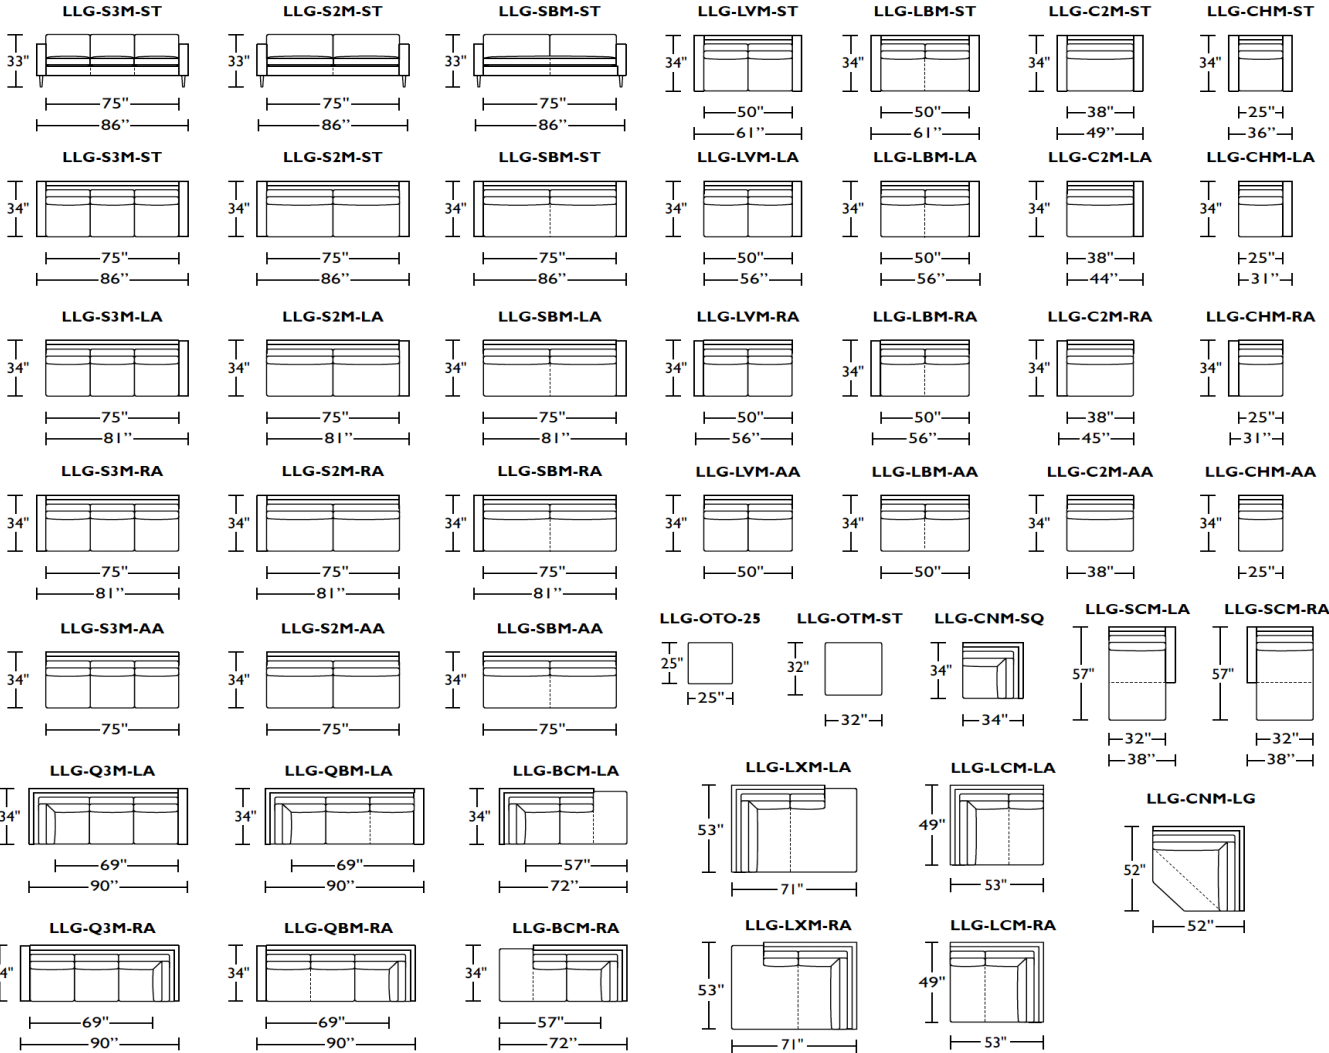

Please use actual leather, fabric, Crypton®, Sunbrella® and Ultrasuede® swatches when specifying furniture as the colors shown may vary due to the printing process.

34" Overall Depth

Note: Dotted line indicates seam on leather, Ultrasuede® and up the roll fabrics. Seams are eliminated with railroaded fabrics.