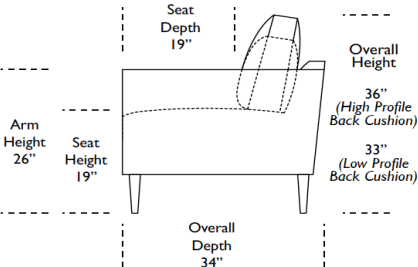

CHASE GRAND TRACK ARM - MICRO

PERSONALIZE WITH AMERICAN LEATHER®
GRAND TRACK ARM - MICRO

Standard Features:

- Advanced unidirectional suspension system
- Loose back and seat cushions
- Single-needle top-stitch
- Lifetime warranty on frame and suspension
- Quick-ship delivery

Options:

- Premium high-density, high-resiliency foam seat cushions encased in down
- Premium high-density, high-resiliency foam seat cushions
- Metal legs available in Antique Brass, Burnished Bronze or Polished Nickel finish
- Solid wood legs available in Natural Walnut or Gray Ash
- Contrasting seat and back cushions (two-tone) available
- Low profile back cushions available (overall height 33")
- High profile back cushions available (overall height 36")

Please use actual leather, fabric, Crypton®, Sunbrella® and Ultrasuede® swatches when specifying furniture as the colors shown may vary due to the printing process.

34" Overall Depth

Note: Dotted line indicates seam on leather, Ultrasuede® and up the roll fabrics. Seams are eliminated with railroaded fabrics.

Scale: 1/8 inch = 1 foot
All dimensions are approximate and subject to change. V.11.07.19