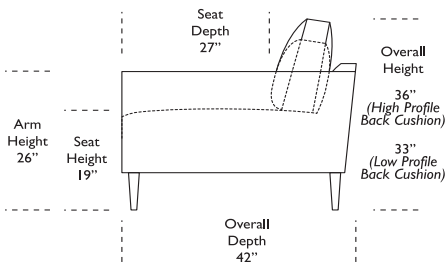

CHASE GRAND TRACK ARM - GRAND

PERSONALIZE WITH AMERICAN LEATHER®
GRAND TRACK ARM - GRAND DEPTH

42" Overall Depth

Standard Features:

- Advanced unidirectional suspension system
- Loose back and seat cushions
- Single-needle top-stitch
- Lifetime warranty on frame and suspension
- Quick-ship delivery

Options:

- Premium high-density, high-resiliency foam seat cushions encased in down
- Premium high-density, high-resiliency foam seat cushions
- Metal legs available in Antique Brass, Burnished Bronze or Polished Nickel finish
- Solid wood legs available in Natural Walnut or Gray Ash
- Contrasting seat and back cushions (two-tone) available
- Low profile back cushions available (overall height 33")
- High profile back cushions available (overall height 36")

Please use actual leather, fabric, Crypton®, Sunbrella® and Ultrasuede® swatches when specifying furniture as the colors shown may vary due to the printing process.

Note: Dotted line indicates seam on leather, Ultrasuede® and up the roll fabrics. Seams are eliminated with railroaded fabrics.

Scale: 1/8 inch = 1 foot
All dimensions are approximate and subject to change.

V05.12.17