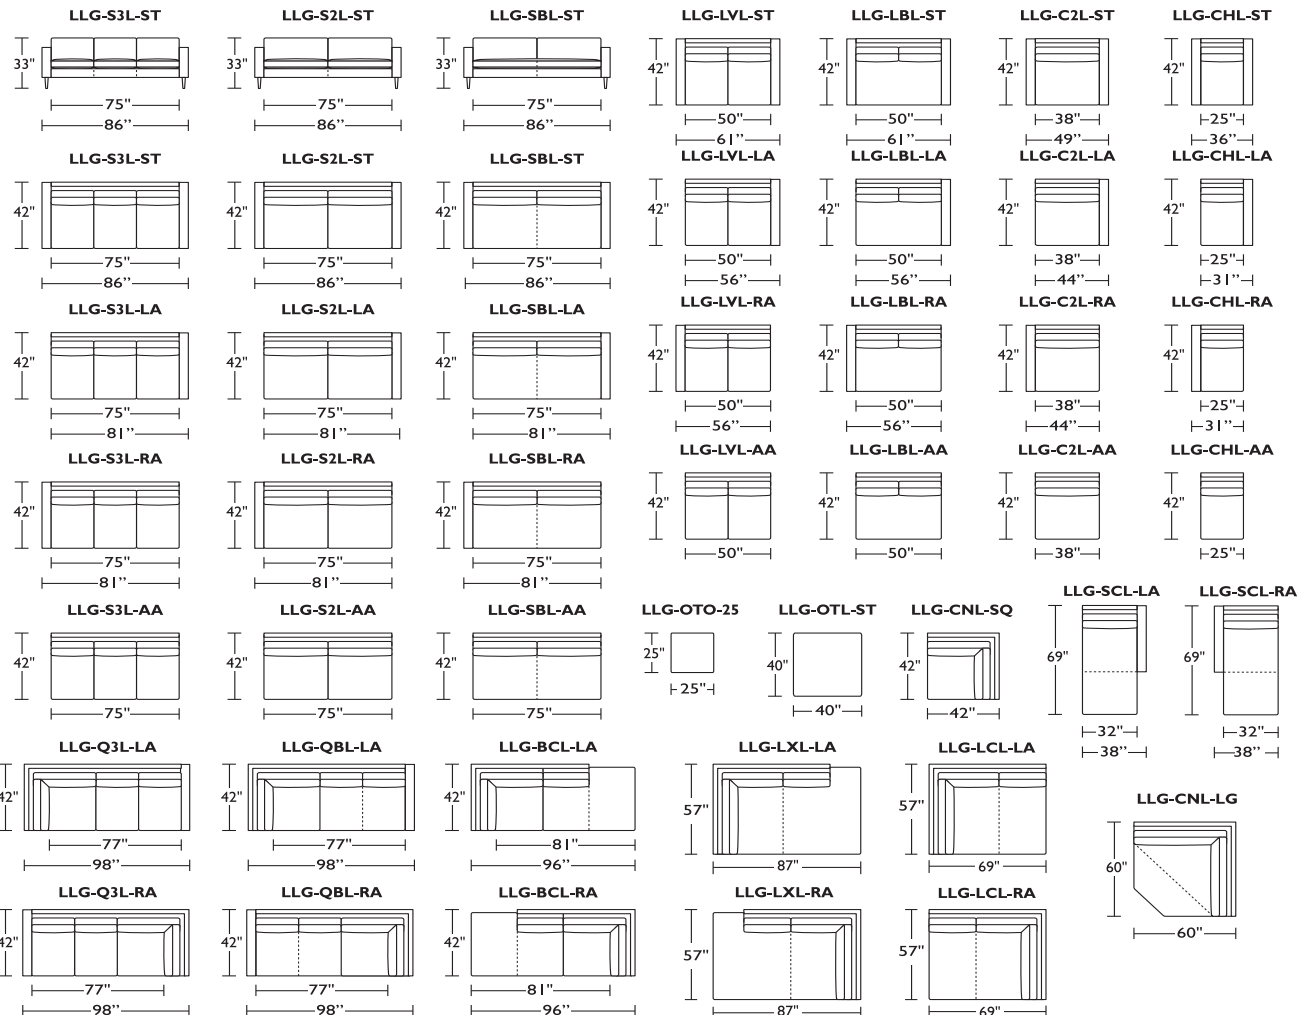

CHASE GRAND TRACK ARM - GRAND

PERSONALIZE WITH AMERICAN LEATHER®
GRAND TRACK ARM - GRAND DEPTH

42" Overall Depth

Standard Features:

- Advanced unidirectional suspension system
- Loose back and seat cushions
- Single-needle top-stitch
- Lifetime warranty on frame and suspension
- Quick-ship delivery

Options:

- Premium high-density, high-resiliency foam seat cushions encased in down
- Premium high-density, high-resiliency foam seat cushions
- Metal legs available in Antique Brass, Burnished Bronze or Polished Nickel finish
- Solid wood legs available in Natural Walnut or Gray Ash
- Contrasting seat and back cushions (two-tone) available
- Low profile back cushions available (overall height 33")
- High profile back cushions available (overall height 36")

Please use actual leather, fabric, Crypton®, Sunbrella® and Ultrasuede® swatches when specifying furniture as the colors shown may vary due to the printing process.

Note: Dotted line indicates seam on leather, Ultrasuede® and up the roll fabrics. Seams are eliminated with railroaded fabrics.

Scale: 1/8 inch = 1 foot
All dimensions are approximate and subject to change.

V05.12.17