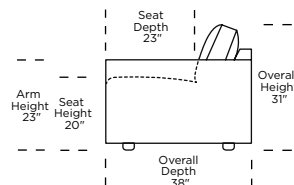

BACK & SEAT CUSHION OPTIONS: