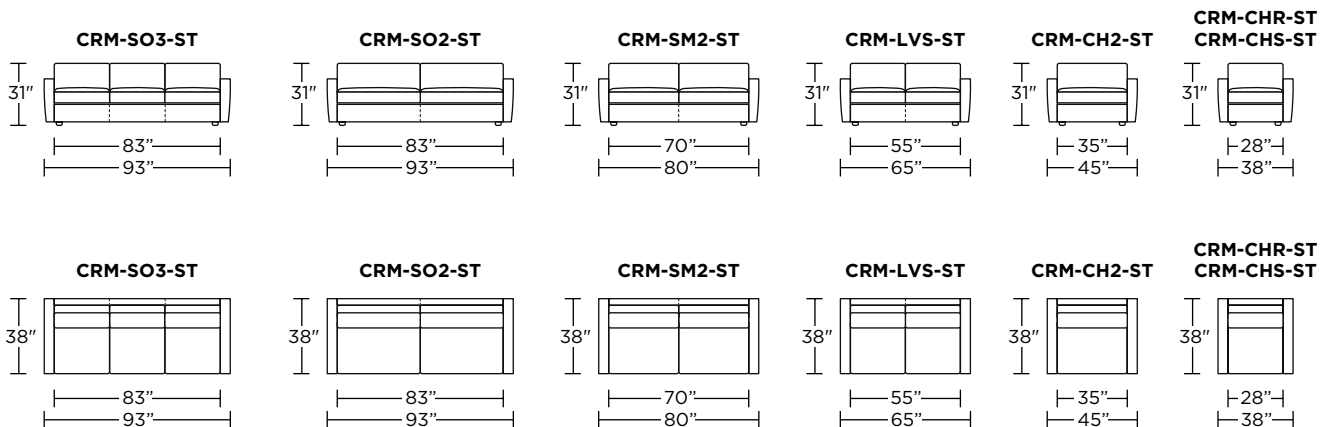

### BACK & SEAT CUSHION OPTIONS:

**CARMET PRICING**

<b>PRODUCT #:</b> 112-CRM-SO3-ST		<b>112-CRM-SO2-ST</b>		<b>112-CRM-SM2-ST</b>		<b>112-CRM-LVS-ST</b>	
<b>ITEM:</b> THREE SEAT SOFA		<b>TWO SEAT SOFA</b>		<b>TWO SEAT MID SIZE SOFA</b>		<b>LOVESEAT</b>	
GR I (1)	\$5,010	GR I (1)	\$5,010	GR I (1)	\$4,860	GR I (1)	\$4,755
GR II (2) /COM	\$5,160	GR II (2) /COM	\$5,160	GR II (2) /COM	\$5,010	GR II (2) /COM	\$4,905
GR III (3)	\$5,460	GR III (3)	\$5,460	GR III (3)	\$5,310	GR III (3)	\$5,205
GR V (5)	\$5,910	GR V (5)	\$5,910	GR V (5)	\$5,760	GR V (5)	\$5,655
COM YARDS	17	COM YARDS	16	COM YARDS	15	COM YARDS	14
<b>PRODUCT #:</b> 112-CRM-SO3-ST		<b>112-CRM-SO2-ST</b>		<b>112-CRM-SM2-ST</b>		<b>112-CRM-LVS-ST</b>	
<b>ITEM:</b> LEATHER THREE SEAT SOFA		<b>LEATHER TWO SEAT SOFA</b>		<b>LEATHER TWO SEAT MID SIZE SOFA</b>		<b>LEATHER LOVESEAT</b>	
GR D/F	\$8,340	GR D/F	\$8,340	GR D/F	\$8,115	GR D/F	\$7,065
GR G / COL	\$8,790	GR G / COL	\$8,790	GR G / COL	\$8,565	GR G / COL	\$8,415
GR H	\$9,090	GR H	\$9,090	GR H	\$8,865	GR H	\$8,715
GR J	\$9,690	GR J	\$9,690	GR J	\$9,465	GR J	\$9,315
COL SQ. FT	CALL	COL SQ. FT	CALL	COL SQ. FT	CALL	COL SQ. FT	CALL