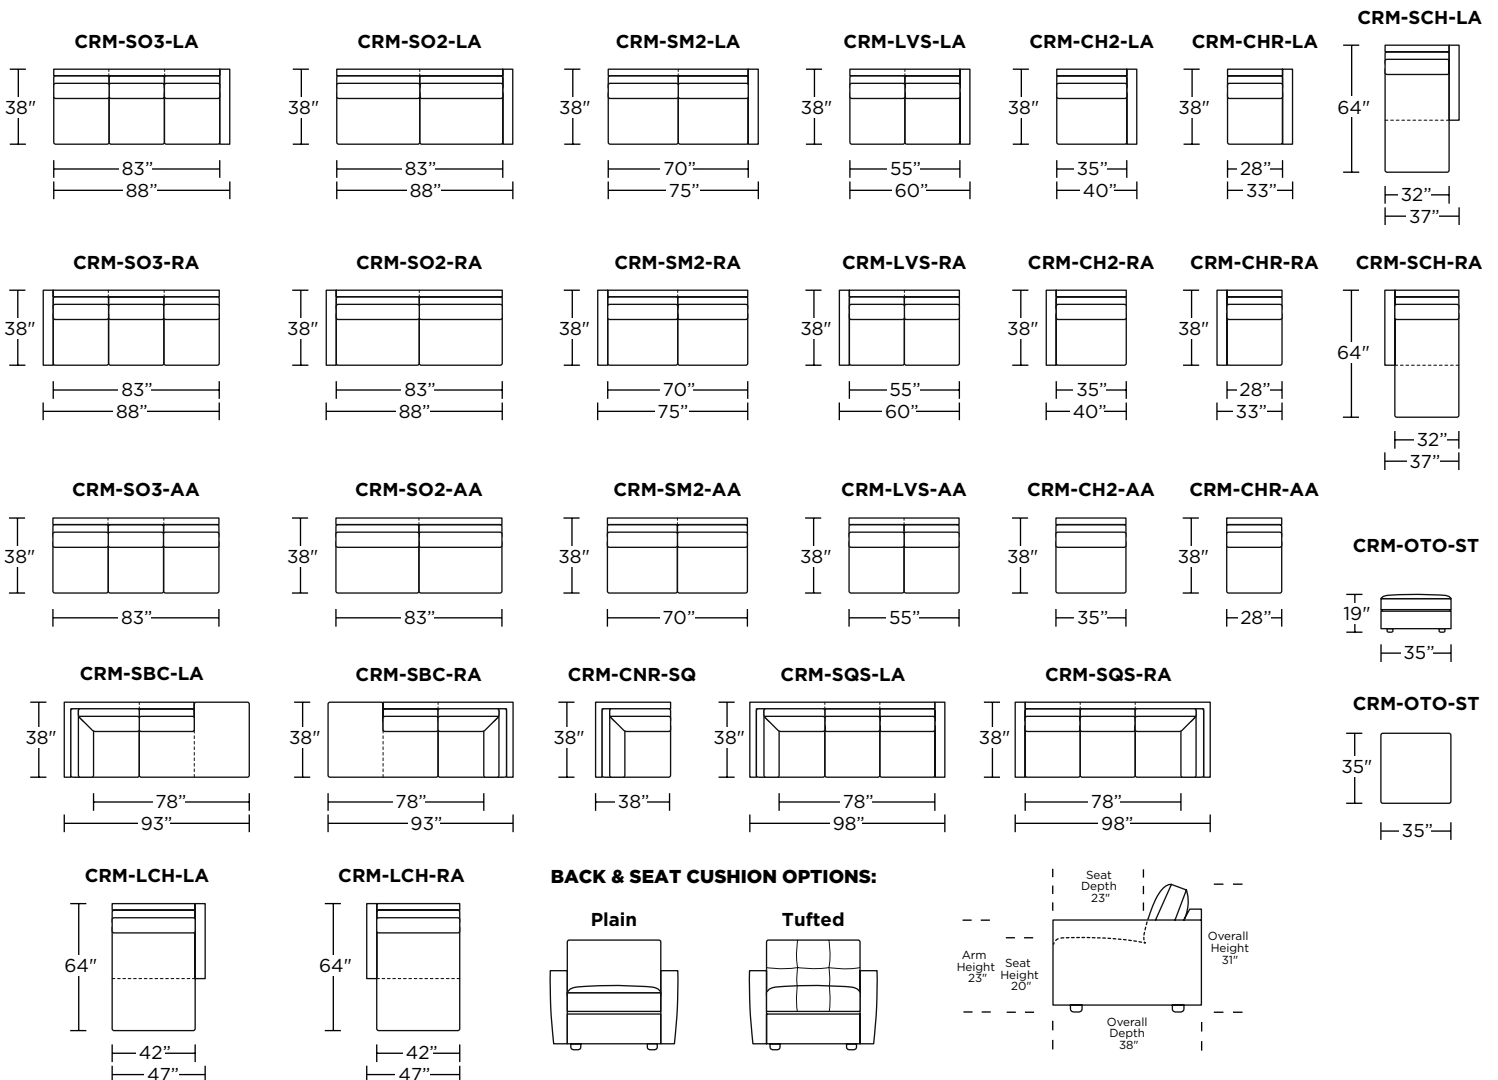

* Cushion options are calculated per seat
 Example: 2 Seats at \$195 per seat,
 TOTAL \$390 upcharge

COLLECTION PIECES

CARMET SECTIONAL PRICING

PRODUCT #: 112-CRM-SO3-LA 112-CRM-SO3-RA		112-CRM-SO3-AA		112-CRM-SO2-LA 112-CRM-SO2-RA		112-CRM-SO2-AA		112-CRM-SM2-LA 112-CRM-SM2-RA	
ITEM: THREE SEAT SOFA L/A SITTING		THREE SEAT SOFA ARMLESS		TWO SEAT SOFA L/A SITTING		TWO SEAT SOFA ARMLESS		TWO SEAT MID SIZE SOFA L/A SITTING	
THREE SEAT SOFA R/A SITTING				TWO SEAT SOFA R/A SITTING				TWO SEAT MID SIZE SOFA R/A SITTING	
GR I (1)	\$4,860	GR I (1)	\$4,710	GR I (1)	\$4,860	GR I (1)	\$4,710	GR I (1)	\$4,710
GR II (2) COM	\$5,010	GR II (2) COM	\$4,860	GR II (2) COM	\$5,010	GR II (2) COM	\$4,860	GR II (2) COM	\$4,860
GR III (3)	\$5,310	GR III (3)	\$5,160	GR III (3)	\$5,310	GR III (3)	\$5,160	GR III (3)	\$5,160
GR V (5)	\$5,760	GR V (5)	\$5,610	GR V (5)	\$5,760	GR V (5)	\$5,610	GR V (5)	\$5,610
COM YARDS	16	COM YARDS	13	COM YARDS	15	COM YARDS	14	COM YARDS	14

PRODUCT #: 112-CRH-CNR-SQ		112-CRH-OTO-ST		112-CRH-SQS-LA 112-CRH-SQS-RA	
ITEM: 90 DEGREE SQUARE CORNER UNIT		STANDARD OTTOMAN		SQUARE CORNER RETURN SOFA - L/A SITTING SQUARE CORNER RETURN SOFA - R/A SITTING	
GR I (1)	\$4,134	GR I (1)	\$2,067	GR I (1)	\$5,418
GR II (2) COM	\$4,257	GR II (2) COM	\$2,130	GR II (2) COM	\$5,589
GR III (3)	\$4,506	GR III (3)	\$2,253	GR III (3)	\$5,934
GR V (5)	\$4,875	GR V (5)	\$2,439	GR V (5)	\$6,453
COM YARDS	9	COM YARDS	4	COM YARDS	18
PRODUCT #: 112-CRH-CNR-SQ		112-CRH-OTO-ST		112-CRH-SQS-LA 112-CRH-SQS-RA	
ITEM: LEATHER 90 DEGREE SQUARE CORNER UNIT		LEATHER STANDARD OTTOMAN		LEATHER SQUARE CORNER RETURN SOFA - L/A SITTING LEATHER SQUARE CORNER RETURN SOFA - R/A SITTING	
GR D/F	\$6,147	GR D/F	\$3,072	GR D/F	\$9,075
GR G / COL	\$6,477	GR G / COL	\$3,240	GR G / COL	\$9,591
GR H	\$6,699	GR H	\$3,351	GR H	\$9,936
GR J	\$6,999	GR J	\$3,501	GR J	\$10,536
COL SQ. FT	CALL	COL SQ. FT	CALL	COL SQ. FT	CALL