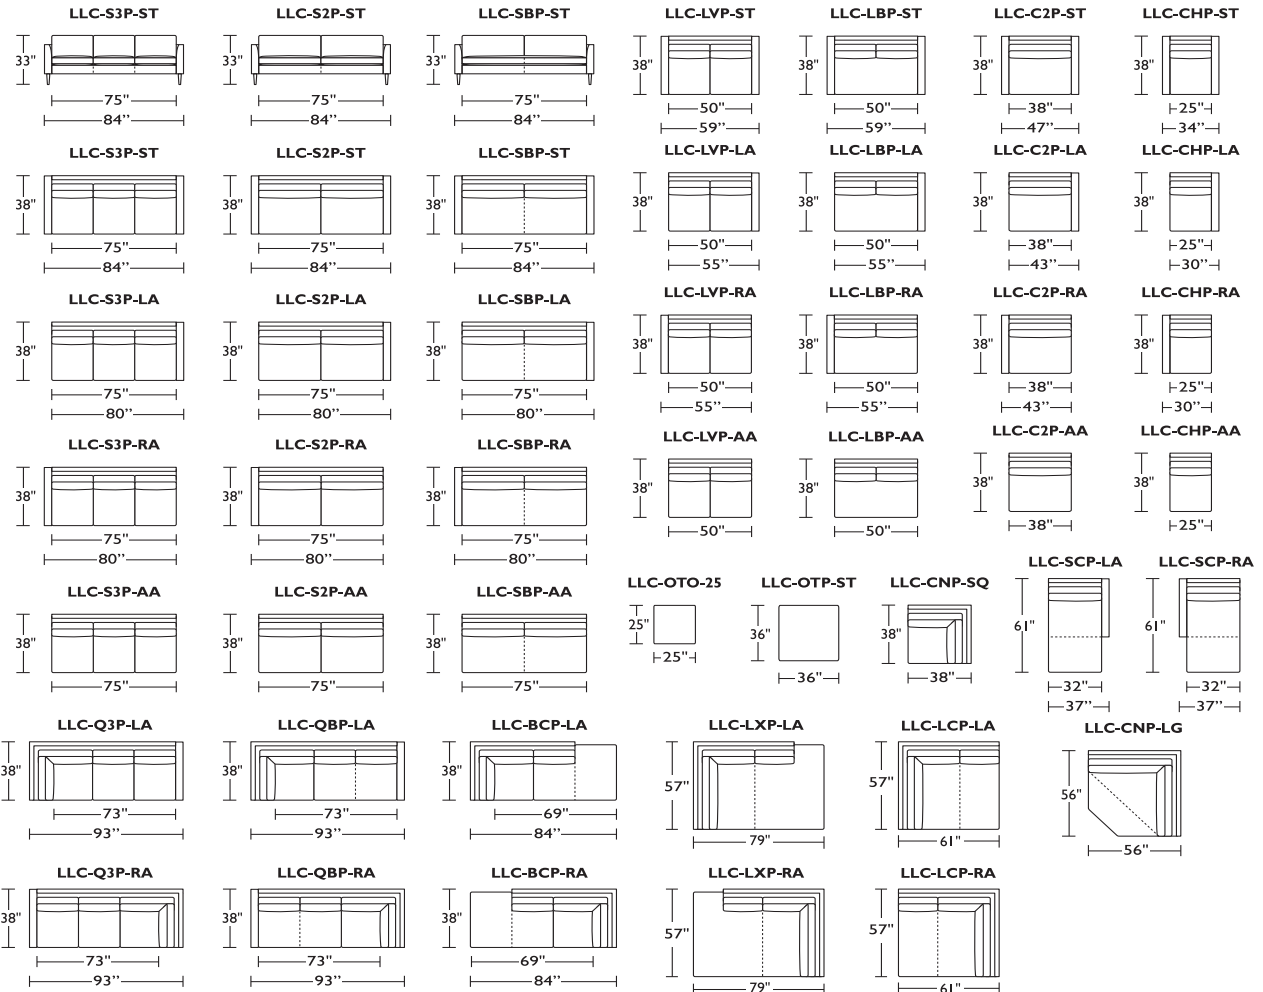

Please use actual leather, fabric, Crypton®, Sunbrella® and Ultrasuede® swatches when specifying furniture as the colors shown may vary due to the printing process.

38" Overall Depth

Note: Dotted line indicates seam on leather, Ultrasuede® and up the roll fabrics. Seams are eliminated with railroaded fabrics.