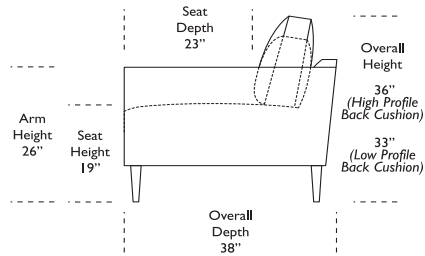

BLAIR SOFT CURVE ARM - STUDIO

PERSONALIZE WITH AMERICAN LEATHER®
SOFT CURVE ARM - STUDIO DEPTH

Standard Features:

- Advanced unidirectional suspension system
- Loose back and seat cushions
- Single-needle top-stitch
- Lifetime warranty on frame and suspension
- Quick-ship delivery

Options:

- Premium high-density, high-resiliency foam seat cushions encased in down
- Premium high-density, high-resiliency foam seat cushions
- Metal legs available in Antique Brass, Burnished Bronze or Polished Nickel finish
- Solid wood legs available in Natural Walnut or Gray Ash
- Contrasting seat and back cushions (two-tone) available
- Low profile back cushions available (overall height 33")
- High profile back cushions available (overall height 36")

Please use actual leather, fabric, Crypton®, Sunbrella® and Ultrasuede® swatches when specifying furniture as the colors shown may vary due to the printing process.