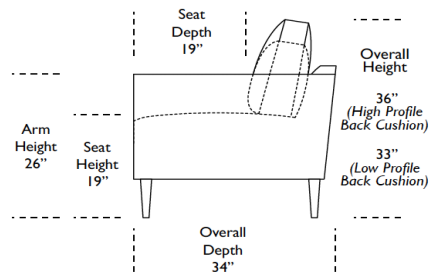

BLAIR SOFT CURVE ARM - MICRO

PERSONALIZE WITH AMERICAN LEATHER®
SOFT CURVE ARM - MICRO

Standard Features:

- Advanced unidirectional suspension system
- Loose back and seat cushions
- Single-needle top-stitch
- Lifetime warranty on frame and suspension
- Quick-ship delivery

Options:

- Premium high-density, high-resiliency foam seat cushions encased in down
- Premium high-density, high-resiliency foam seat cushions
- Metal legs available in Antique Brass, Burnished Bronze or Polished Nickel finish
- Solid wood legs available in Natural Walnut or Gray Ash
- Contrasting seat and back cushions (two-tone) available
- Low profile back cushions available (overall height 33")
- High profile back cushions available (overall height 36")

Please use actual leather, fabric, Crypton®, Sunbrella® and Ultrasuede® swatches when specifying furniture as the colors shown may vary due to the printing process.