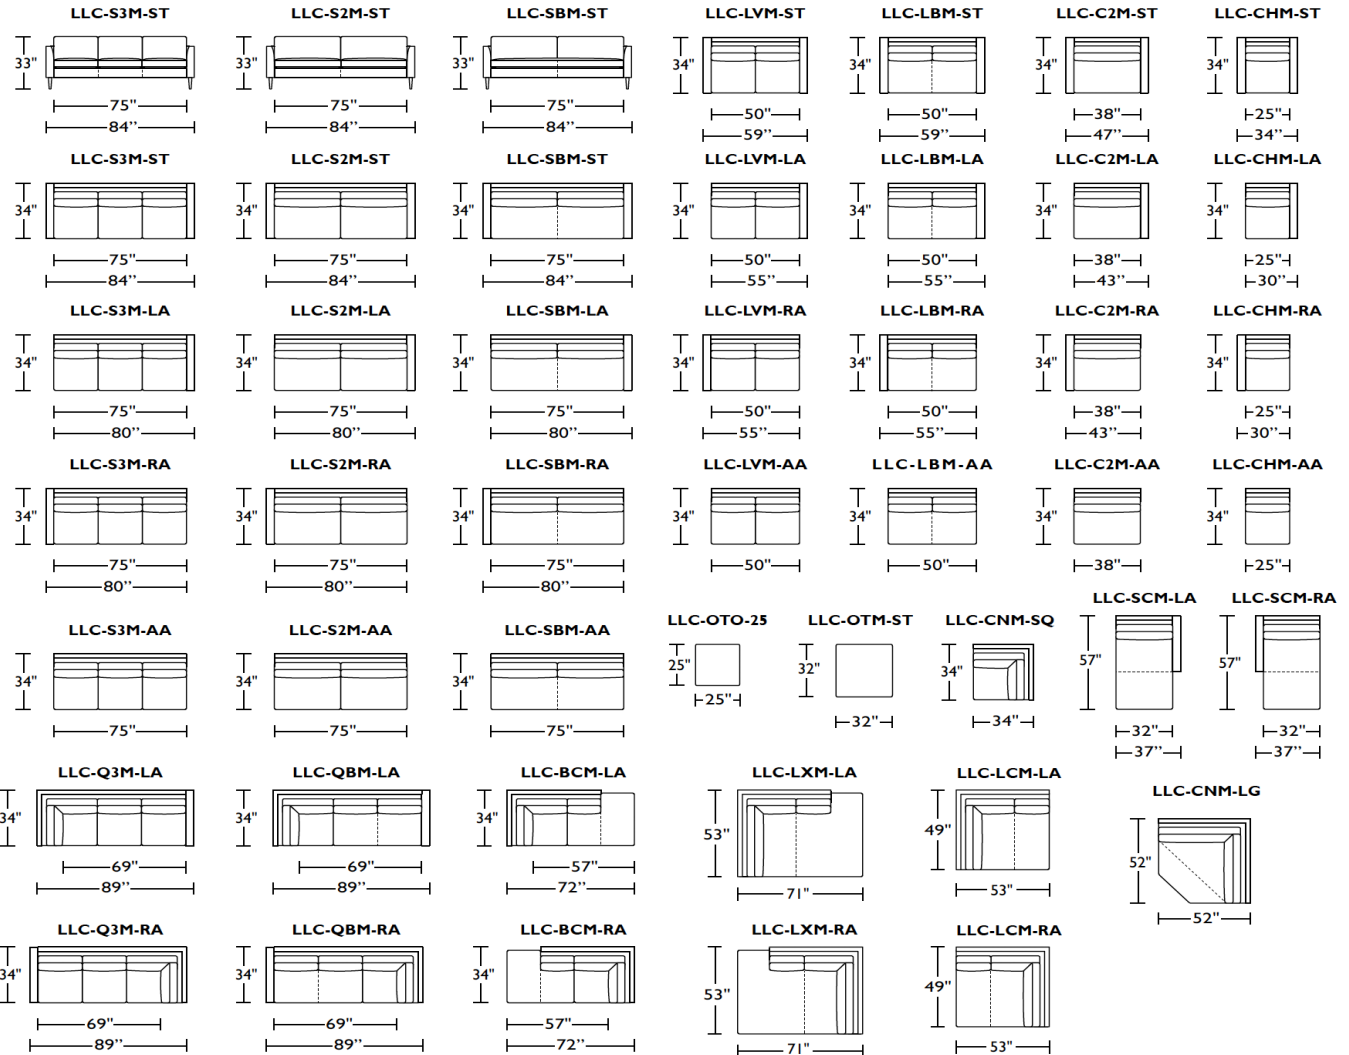

### 34" Overall Depth

**Note:** Dotted line indicates seam on leather, Ultrasuede® and up the roll fabrics. Seams are eliminated with railroaded fabrics.

Scale: 1/8 inch = 1 foot  
All dimensions are approximate and subject to change. V.11.07.19