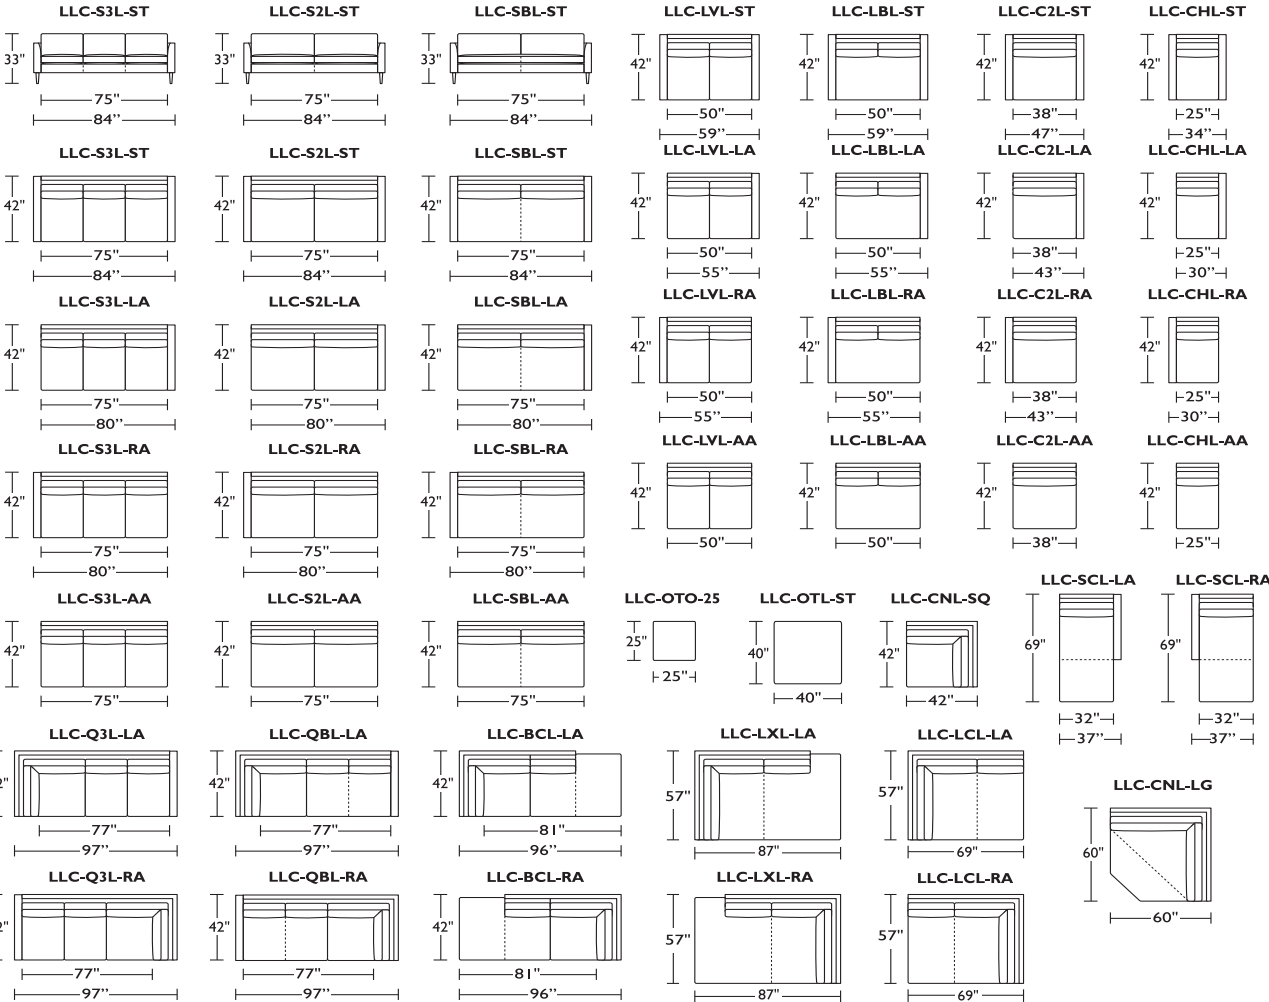

Please use actual leather, fabric, Crypton®, Sunbrella® and Ultrasuede® swatches when specifying furniture as the colors shown may vary due to the printing process.

42" Overall Depth

Note: Dotted line indicates seam on leather, Ultrasuede® and up the roll fabrics. Seams are eliminated with railroaded fabrics.