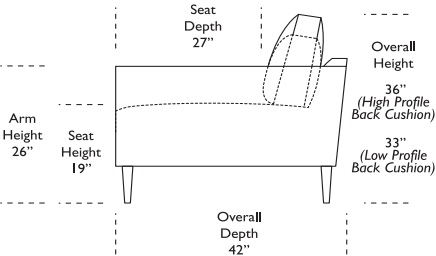

BLAIR SOFT CURVE ARM - GRAND

PERSONALIZE WITH AMERICAN LEATHER®
SOFT CURVE ARM - GRAND DEPTH

Standard Features:

- Advanced unidirectional suspension system
- Loose back and seat cushions
- Single-needle top-stitch
- Lifetime warranty on frame and suspension
- Quick-ship delivery

Options:

- Premium high-density, high-resiliency foam seat cushions encased in down
- Premium high-density, high-resiliency foam seat cushions
- Metal legs available in Antique Brass, Burnished Bronze or Polished Nickel finish
- Solid wood legs available in Natural Walnut or Gray Ash
- Contrasting seat and back cushions (two-tone) available
- Low profile back cushions available (overall height 33")
- High profile back cushions available (overall height 36")

Please use actual leather, fabric, Crypton®, Sunbrella® and Ultrasuede® swatches when specifying furniture as the colors shown may vary due to the printing process.