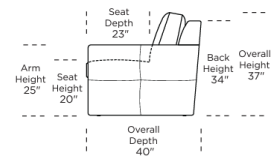

Leg height is 1/4"

Note: Seat depth includes cushion overhang which may be up to 1"