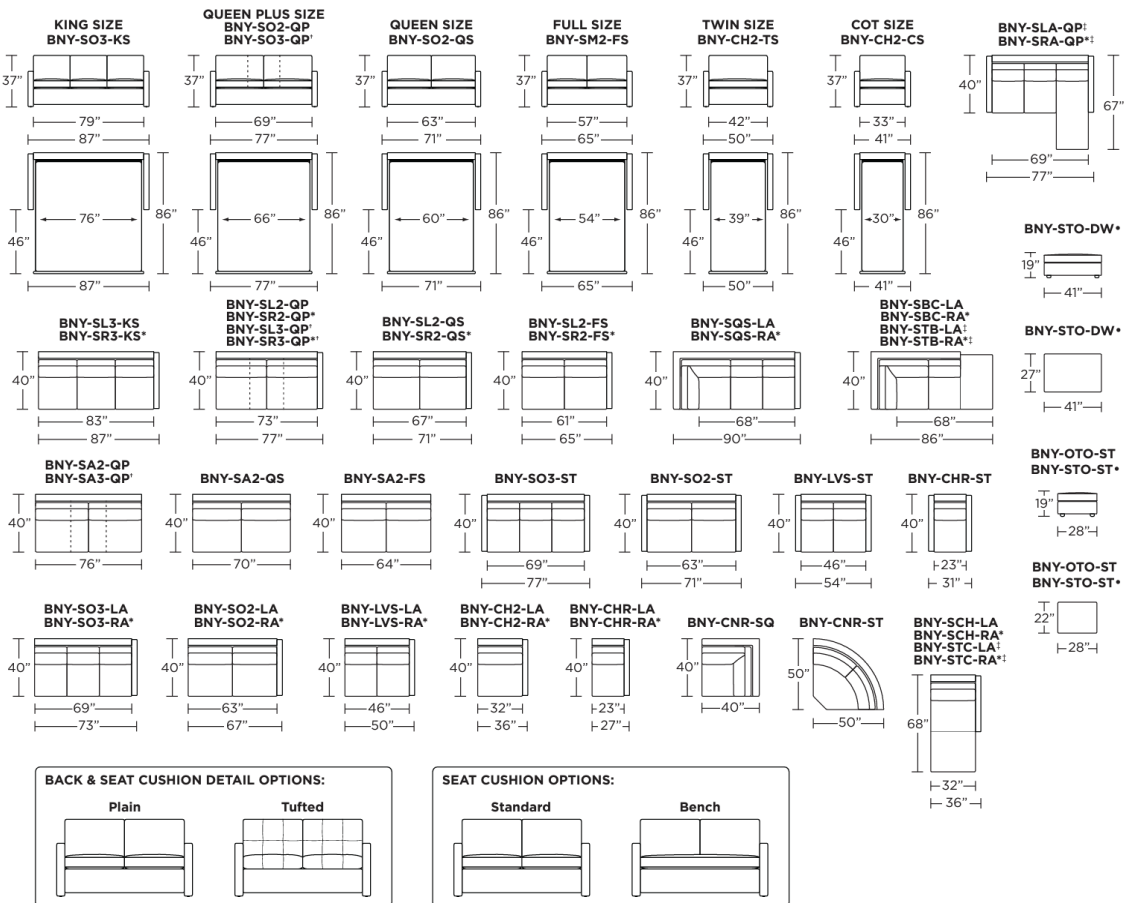

Leg height is 1/4"

Note: Seat depth includes cushion overhang which may be up to 1"

- Picture shows left arm seated. Please specify left or right arm seated when ordering.
- All orders are in seated position.
- † Dotted lines for Queen Plus sizes indicates the number of seats.
- All dimensions are approximate and subject to change.
- ‡ Chaise lifts up to reveal hidden storage space. • Storage

V0711.23
Scale:
1/8 inch = 1 foot