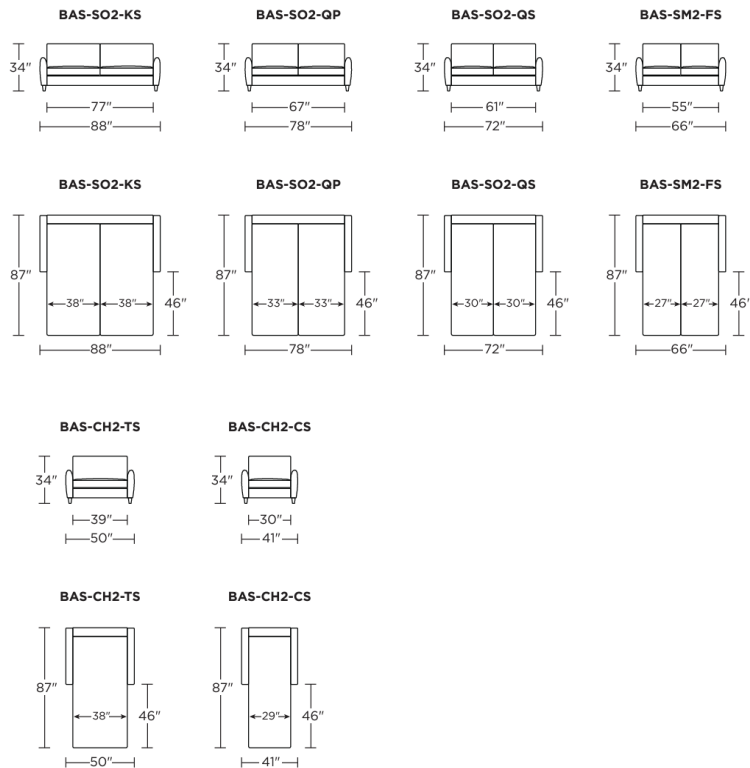

Scale: 1/8 inch = 1 foot  
All dimensions are approximate and subject to change.  
Specify components from the sitting position.

V11.30.23

**BARIS TODAY SLEEPER**

Description	Frame	C.O.M. Usage	Leather				Fabric			
			D/F C.O.L	G	H	J	I	II C.O.M.	III	V
TWO SEAT SOFA CONVERTIBLE - KING SIZE	BAS-SO2-KS	14	10515	11040	11595	12360	7545	8250	9000	9750
TWO SEAT SOFA CONVERTIBLE - QUEEN PLUS SIZE	BAS-SO2-QP	13	9540	10065	10620	11385	6570	7275	8025	8775
TWO SEAT SOFA CONVERTIBLE - QUEEN SIZE	BAS-SO2-QS	12	8235	9090	9660	10410	5595	6300	7050	7800
TWO SEAT MID SIZE SOFA CONVERTIBLE- FULL SIZE	BAS-SM2-FS	12	7905	8430	9000	9750	4935	5640	6390	7140
CHAIR AND A HALF - TWIN SIZE	BAS-CH2-TS	10	7455	7980	8550	9300	4485	5205	5940	6705
CHAIR AND A HALF - COT SIZE	BAS-CH2-CS	9	7020	7545	8100	8865	4050	4755	5490	6255