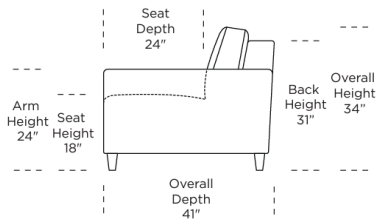

**Options:**

- Wood legs in Dune, Ebony, Mink, or Oiled Ash finish

**Mattress:**

- Four inches of high-density, high-resiliency foam

**Leg height is 4"**

Please use actual leather, fabric, Crypton®, Sunbrella® and Ultrasuede® swatches when specifying furniture as the colors shown may vary due to the printing process.

Scale: 1/8 inch = 1 foot  
All dimensions are approximate and subject to change.  
Specify components from the sitting position.

V11.30.23

**BARIS TODAY SLEEPER**

Description	Frame	C.O.M. Usage	Leather				Fabric			
			D/F C.O.L	G	H	J	I	II C.O.M.	III	V
TWO SEAT SOFA CONVERTIBLE - KING SIZE	BAS-SO2-KS	14	10515	11040	11595	12360	7545	8250	9000	9750
TWO SEAT SOFA CONVERTIBLE - QUEEN PLUS SIZE	BAS-SO2-QP	13	9540	10065	10620	11385	6570	7275	8025	8775
TWO SEAT SOFA CONVERTIBLE - QUEEN SIZE	BAS-SO2-QS	12	8235	9090	9660	10410	5595	6300	7050	7800
TWO SEAT MID SIZE SOFA CONVERTIBLE- FULL SIZE	BAS-SM2-FS	12	7905	8430	9000	9750	4935	5640	6390	7140
CHAIR AND A HALF - TWIN SIZE	BAS-CH2-TS	10	7455	7980	8550	9300	4485	5205	5940	6705
CHAIR AND A HALF - COT SIZE	BAS-CH2-CS	9	7020	7545	8100	8865	4050	4755	5490	6255