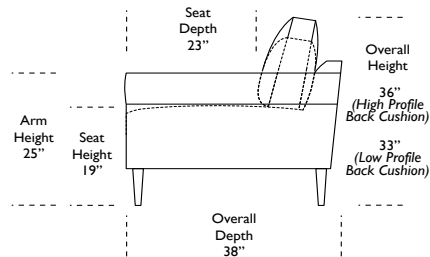

PERSONALIZE WITH AMERICAN LEATHER®
ROLLED ARM - STUDIO

Standard Features:

- Advanced unidirectional suspension system
- Loose back and seat cushions
- Single-needle top-stitch
- Lifetime warranty on frame and suspension
- Quick-ship delivery

Options:

- Premium high-density, high-resiliency foam seat cushions encased in down
- Premium high-density, high-resiliency foam seat cushions
- Metal legs available in Antique Brass, Burnished Bronze or Polished Nickel finish
- Solid wood legs available in Natural Walnut or Gray Ash
- Contrasting seat and back cushions (two-tone) available
- Low profile back cushions available (overall height 33")
- High profile back cushions available (overall height 36")

Please use actual leather, fabric, Crypton®, Sunbrella® and Ultrasuede® swatches when specifying furniture as the colors shown may vary due to the printing process.

38" Overall Depth

Note: Dotted line indicates seam on leather, Ultrasuede® and up the roll fabrics.
Seams are eliminated with railroaded fabrics.

Scale: 1/8 inch = 1 foot
All dimensions are approximate and subject to change.

V05.12.17