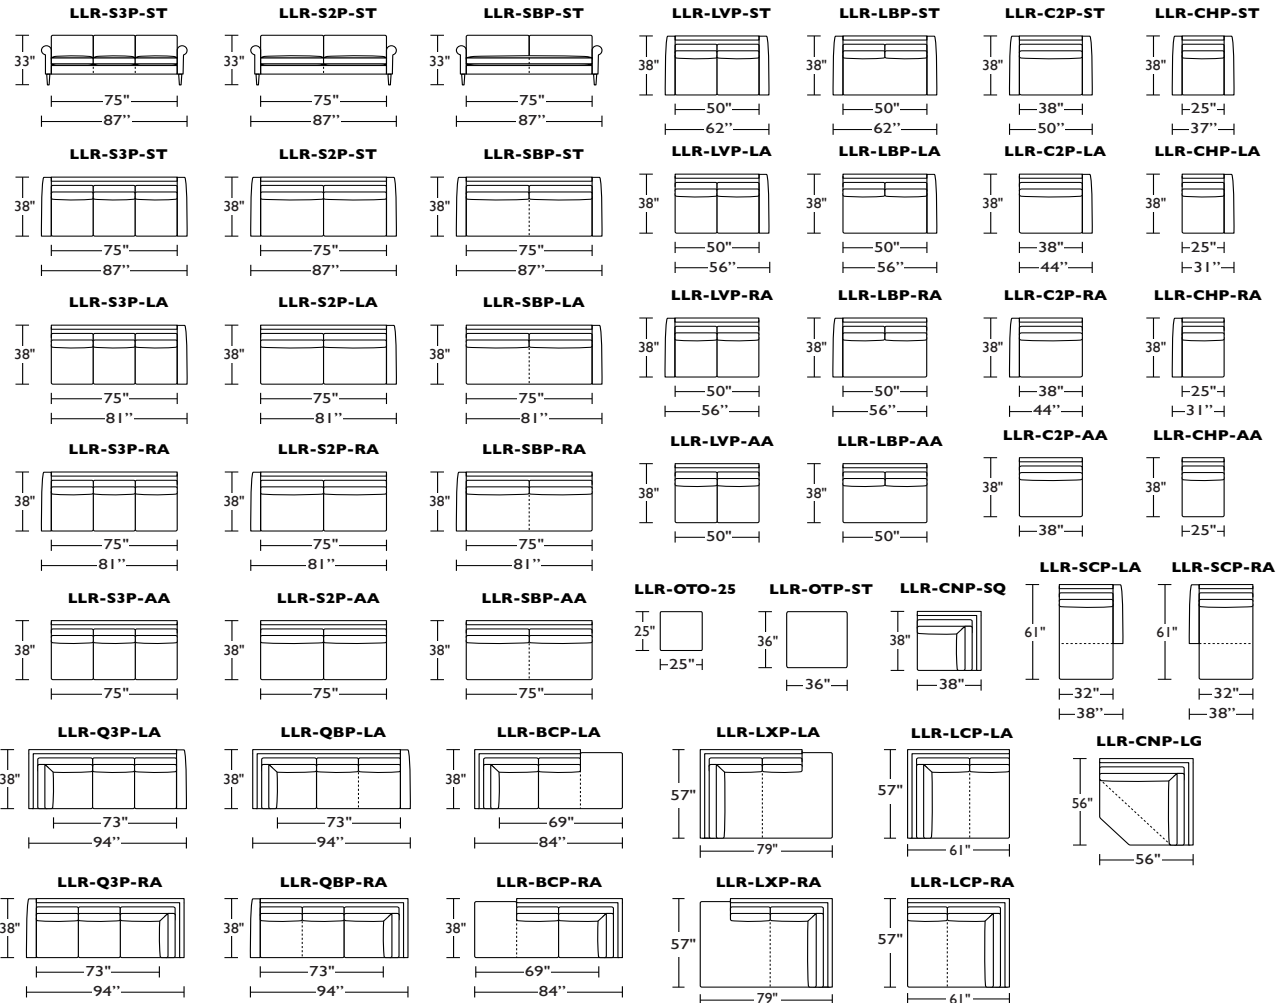

PERSONALIZE WITH AMERICAN LEATHER®
ROLLED ARM - STUDIO

Standard Features:

- Advanced unidirectional suspension system
- Loose back and seat cushions
- Single-needle top-stitch
- Lifetime warranty on frame and suspension
- Quick-ship delivery

Options:

- Premium high-density, high-resiliency foam seat cushions encased in down
- Premium high-density, high-resiliency foam seat cushions
- Metal legs available in Antique Brass, Burnished Bronze or Polished Nickel finish
- Solid wood legs available in Natural Walnut or Gray Ash
- Contrasting seat and back cushions (two-tone) available
- Low profile back cushions available (overall height 33")
- High profile back cushions available (overall height 36")

Please use actual leather, fabric, Crypton®, Sunbrella® and Ultrasuede® swatches when specifying furniture as the colors shown may vary due to the printing process.

38" Overall Depth

Note: Dotted line indicates seam on leather, Ultrasuede® and up the roll fabrics.
Seams are eliminated with railroaded fabrics.

Scale: 1/8 inch = 1 foot
All dimensions are approximate and subject to change.

V05.12.17