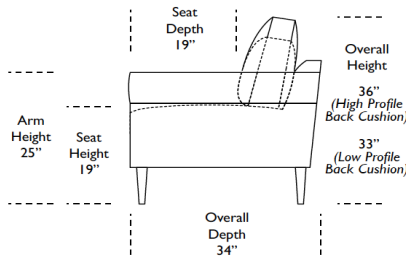

PERSONALIZE WITH AMERICAN LEATHER®
ROLLED ARM - MICRO

Standard Features:

- Advanced unidirectional suspension system
- Loose back and seat cushions
- Single-needle top-stitch
- Lifetime warranty on frame and suspension
- Quick-ship delivery

Options:

- Premium high-density, high-resiliency foam seat cushions encased in down
- Premium high-density, high-resiliency foam seat cushions
- Metal legs available in Antique Brass, Burnished Bronze or Polished Nickel finish
- Solid wood legs available in Natural Walnut or Gray Ash
- Contrasting seat and back cushions (two-tone) available
- Low profile back cushions available (overall height 33")
- High profile back cushions available (overall height 36")

Please use actual leather, fabric, Crypton®, Sunbrella® and Ultrasuede® swatches when specifying furniture as the colors shown may vary due to the printing process.

34" Overall Depth

Note: Dotted line indicates seam on leather, Ultrasuede® and up the roll fabrics. Seams are eliminated with railroaded fabrics.

Scale: 1/8 inch = 1 foot
All dimensions are approximate and subject to change. V.11.07.19