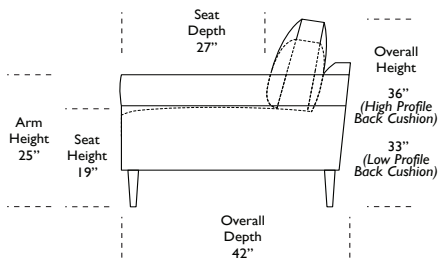

PERSONALIZE WITH AMERICAN LEATHER®
ROLLED ARM - GRAND

Standard Features:

- Advanced unidirectional suspension system
- Loose back and seat cushions
- Single-needle top-stitch
- Lifetime warranty on frame and suspension
- Quick-ship delivery

Options:

- Premium high-density, high-resiliency foam seat cushions encased in down
- Premium high-density, high-resiliency foam seat cushions
- Metal legs available in Antique Brass, Burnished Bronze or Polished Nickel finish
- Solid wood legs available in Natural Walnut or Gray Ash
- Contrasting seat and back cushions (two-tone) available
- Low profile back cushions available (overall height 33")
- High profile back cushions available (overall height 36")

Please use actual leather, fabric, Crypton®, Sunbrella® and Ultrasuede® swatches when specifying furniture as the colors shown may vary due to the printing process.

Note: Dotted line indicates seam on leather, Ultrasuede® and up the roll fabrics.
Seams are eliminated with railroaded fabrics.