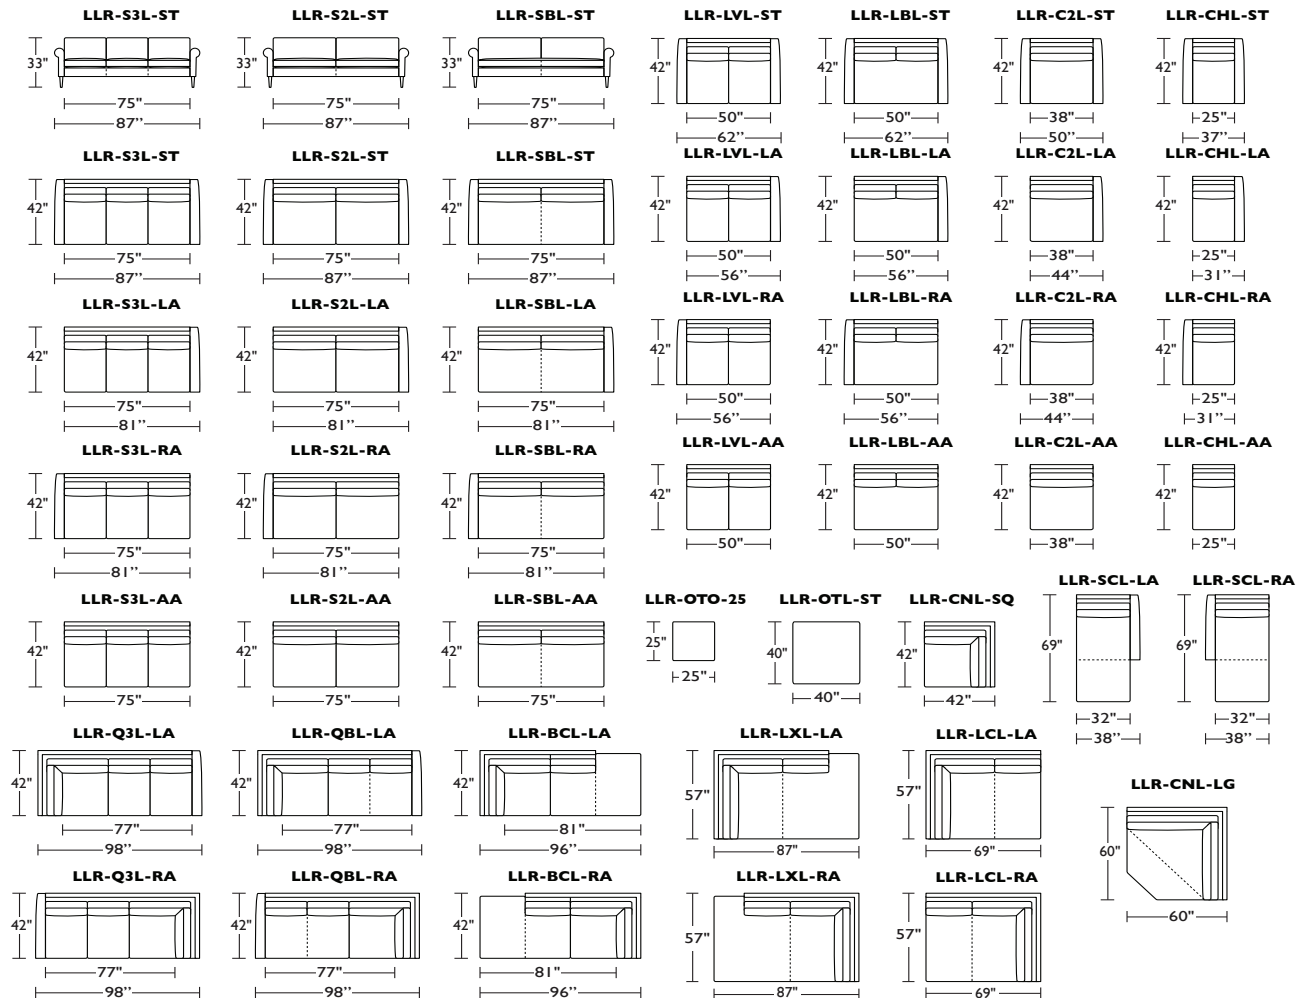

42" Overall Depth

Scale: 1/8 inch = 1 foot
All dimensions are approximate and subject to change.

V05.12.17