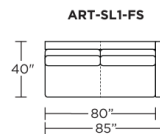

Please use actual leather, fabric, Crypton®, Sunbrella® and Ultrasuede® swatches when specifying furniture as the colors shown may vary due to the printing process.

Low Leg:

High Leg:

Note: Dotted line indicates seam on leather, Ultrasuede® and up the roll fabrics. Seams are eliminated with railroaded fabrics.

STORAGE CHAISE:

V10.31.23

Scale: 1/4 inch = 1 foot
All dimensions are approximate and subject to change.
Specify components from the sitting position.

ARTHUR ALL DAY SLEEPER

Description	Frame	C.O.M. Usage	Leather				Fabric			
			D/F C.O.L	G	H	J	I	II C.O.M.	III	V
TWO SEAT FULL SIZE SOFA - L/A SITTING	ART-SL2-FS	14	8400	8955	9360	10095	5160	5370	5745	6300
TWO SEAT FULL SIZE SOFA - R/A SITTING	ART-SR2-FS	14	8400	8955	9360	10095	5160	5370	5745	6300
TWO SEAT FULL SIZE SOFA BED	ART-SM2-FS	15	8685	9255	9615	10380	5370	5565	5940	6495
BENCH SEAT FULL SIZE SOFA - L/A SITTING	ART-SL1-FS	14	8400	8955	9360	10095	5160	5370	5745	6300
BENCH SEAT FULL SIZE SOFA BED	ART-SM1-FS	14	8685	9255	9615	10380	5370	5565	5940	6495
BENCH SEAT FULL SIZE SOFA - R/A SITTING	ART-SR1-FS	14	8400	8955	9360	10095	5160	5370	5745	6300
CHAISE - L/A SITTING	ART-SCH-LA	12	6705	7140	7440	8205	4635	4800	5115	5610
CHAISE - R/A SITTING	ART-SCH-RA	12	6705	7140	7440	8205	4635	4800	5115	5610
STORAGE CHAISE - L/A SITTING	ART-STC-LA	12	6975	7425	7725	8475	4830	4995	5310	5790
STORAGE CHAISE - R/A SITTING	ART-STC-RA	12	6975	7425	7725	8475	4830	4995	5310	5790