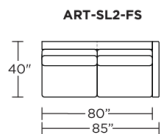

Please use actual leather, fabric, Crypton®, Sunbrella® and Ultrasuede® swatches when specifying furniture as the colors shown may vary due to the printing process.

Low Leg:

High Leg:

Note: Dotted line indicates seam on leather, Ultrasuede® and up the roll fabrics. Seams are eliminated with railroaded fabrics.

STORAGE CHAISE:

V10.31.23

Scale: 1/4 inch = 1 foot
All dimensions are approximate and subject to change.
Specify components from the sitting position.

ARTHUR ALL DAY SLEEPER

Description	Frame	C.O.M. Usage	Leather				Fabric			
			D/F C.O.L	G	H	J	I	II C.O.M.	III	V
TWO SEAT FULL SIZE SOFA - L/A SITTING	ART-SL2-FS	14	8400	8955	9360	10095	5160	5370	5745	6300
TWO SEAT FULL SIZE SOFA - R/A SITTING	ART-SR2-FS	14	8400	8955	9360	10095	5160	5370	5745	6300
TWO SEAT FULL SIZE SOFA BED	ART-SM2-FS	15	8685	9255	9615	10380	5370	5565	5940	6495
BENCH SEAT FULL SIZE SOFA - L/A SITTING	ART-SL1-FS	14	8400	8955	9360	10095	5160	5370	5745	6300
BENCH SEAT FULL SIZE SOFA BED	ART-SM1-FS	14	8685	9255	9615	10380	5370	5565	5940	6495
BENCH SEAT FULL SIZE SOFA - R/A SITTING	ART-SR1-FS	14	8400	8955	9360	10095	5160	5370	5745	6300
CHAISE - L/A SITTING	ART-SCH-LA	12	6705	7140	7440	8205	4635	4800	5115	5610
CHAISE - R/A SITTING	ART-SCH-RA	12	6705	7140	7440	8205	4635	4800	5115	5610
STORAGE CHAISE - L/A SITTING	ART-STC-LA	12	6975	7425	7725	8475	4830	4995	5310	5790
STORAGE CHAISE - R/A SITTING	ART-STC-RA	12	6975	7425	7725	8475	4830	4995	5310	5790