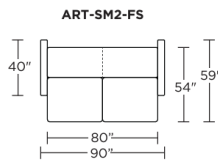

Please use actual leather, fabric, Crypton®, Sunbrella® and Ultrasuede® swatches when specifying furniture as the colors shown may vary due to the printing process.

Low Leg:

High Leg:

Note: Dotted line indicates seam on leather, Ultrasuede® and up the roll fabrics. Seams are eliminated with railroaded fabrics.

STORAGE CHAISE:

V10.31.23

Scale: 1/4 inch = 1 foot
All dimensions are approximate and subject to change.
Specify components from the sitting position.

ARTHUR ALL DAY SLEEPER

Description	Frame	C.O.M. Usage	Leather				Fabric			
			D/F C.O.L	G	H	J	I	II C.O.M.	III	V
TWO SEAT FULL SIZE SOFA - L/A SITTING	ART-SL2-FS	14	8400	8955	9360	10095	5160	5370	5745	6300
TWO SEAT FULL SIZE SOFA - R/A SITTING	ART-SR2-FS	14	8400	8955	9360	10095	5160	5370	5745	6300
TWO SEAT FULL SIZE SOFA BED	ART-SM2-FS	15	8685	9255	9615	10380	5370	5565	5940	6495
BENCH SEAT FULL SIZE SOFA - L/A SITTING	ART-SL1-FS	14	8400	8955	9360	10095	5160	5370	5745	6300
BENCH SEAT FULL SIZE SOFA BED	ART-SM1-FS	14	8685	9255	9615	10380	5370	5565	5940	6495
BENCH SEAT FULL SIZE SOFA - R/A SITTING	ART-SR1-FS	14	8400	8955	9360	10095	5160	5370	5745	6300
CHAISE - L/A SITTING	ART-SCH-LA	12	6705	7140	7440	8205	4635	4800	5115	5610
CHAISE - R/A SITTING	ART-SCH-RA	12	6705	7140	7440	8205	4635	4800	5115	5610
STORAGE CHAISE - L/A SITTING	ART-STC-LA	12	6975	7425	7725	8475	4830	4995	5310	5790
STORAGE CHAISE - R/A SITTING	ART-STC-RA	12	6975	7425	7725	8475	4830	4995	5310	5790