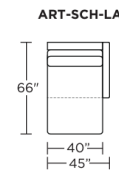

Please use actual leather, fabric, Crypton®, Sunbrella® and Ultrasuede® swatches when specifying furniture as the colors shown may vary due to the printing process.

Low Leg:

High Leg:

Note: Dotted line indicates seam on leather, Ultrasuede® and up the roll fabrics. Seams are eliminated with railroaded fabrics.

STORAGE CHAISE:

V10.31.23

Scale: 1/4 inch = 1 foot
All dimensions are approximate and subject to change.
Specify components from the sitting position.

ARTHUR ALL DAY SLEEPER

Description	Frame	C.O.M. Usage	Leather				Fabric			
			D/F C.O.L	G	H	J	I	II C.O.M.	III	V
TWO SEAT FULL SIZE SOFA - L/A SITTING	ART-SL2-FS	14	8400	8955	9360	10095	5160	5370	5745	6300
TWO SEAT FULL SIZE SOFA - R/A SITTING	ART-SR2-FS	14	8400	8955	9360	10095	5160	5370	5745	6300
TWO SEAT FULL SIZE SOFA BED	ART-SM2-FS	15	8685	9255	9615	10380	5370	5565	5940	6495
BENCH SEAT FULL SIZE SOFA - L/A SITTING	ART-SL1-FS	14	8400	8955	9360	10095	5160	5370	5745	6300
BENCH SEAT FULL SIZE SOFA BED	ART-SM1-FS	14	8685	9255	9615	10380	5370	5565	5940	6495
BENCH SEAT FULL SIZE SOFA - R/A SITTING	ART-SR1-FS	14	8400	8955	9360	10095	5160	5370	5745	6300
CHAISE - L/A SITTING	ART-SCH-LA	12	6705	7140	7440	8205	4635	4800	5115	5610
CHAISE - R/A SITTING	ART-SCH-RA	12	6705	7140	7440	8205	4635	4800	5115	5610
STORAGE CHAISE - L/A SITTING	ART-STC-LA	12	6975	7425	7725	8475	4830	4995	5310	5790
STORAGE CHAISE - R/A SITTING	ART-STC-RA	12	6975	7425	7725	8475	4830	4995	5310	5790