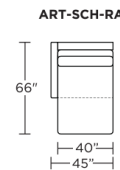

Please use actual leather, fabric, Crypton®, Sunbrella® and Ultrasuede® swatches when specifying furniture as the colors shown may vary due to the printing process.

Low Leg:

High Leg:

Note: Dotted line indicates seam on leather, Ultrasuede® and up the roll fabrics. Seams are eliminated with railroaded fabrics.

STORAGE CHAISE:

V10.31.23

Scale: 1/4 inch = 1 foot
All dimensions are approximate and subject to change.
Specify components from the sitting position.

ARTHUR ALL DAY SLEEPER

Description	Frame	C.O.M. Usage	Leather				Fabric			
			D/F C.O.L	G	H	J	I	II C.O.M.	III	V
TWO SEAT FULL SIZE SOFA - L/A SITTING	ART-SL2-FS	14	8400	8955	9360	10095	5160	5370	5745	6300
TWO SEAT FULL SIZE SOFA - R/A SITTING	ART-SR2-FS	14	8400	8955	9360	10095	5160	5370	5745	6300
TWO SEAT FULL SIZE SOFA BED	ART-SM2-FS	15	8685	9255	9615	10380	5370	5565	5940	6495
BENCH SEAT FULL SIZE SOFA - L/A SITTING	ART-SL1-FS	14	8400	8955	9360	10095	5160	5370	5745	6300
BENCH SEAT FULL SIZE SOFA BED	ART-SM1-FS	14	8685	9255	9615	10380	5370	5565	5940	6495
BENCH SEAT FULL SIZE SOFA - R/A SITTING	ART-SR1-FS	14	8400	8955	9360	10095	5160	5370	5745	6300
CHAISE - L/A SITTING	ART-SCH-LA	12	6705	7140	7440	8205	4635	4800	5115	5610
CHAISE - R/A SITTING	ART-SCH-RA	12	6705	7140	7440	8205	4635	4800	5115	5610
STORAGE CHAISE - L/A SITTING	ART-STC-LA	12	6975	7425	7725	8475	4830	4995	5310	5790
STORAGE CHAISE - R/A SITTING	ART-STC-RA	12	6975	7425	7725	8475	4830	4995	5310	5790