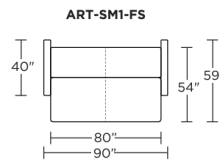

Please use actual leather, fabric, Crypton®, Sunbrella® and Ultrasuede® swatches when specifying furniture as the colors shown may vary due to the printing process.

Low Leg:

High Leg:

Note: Dotted line indicates seam on leather, Ultrasuede® and up the roll fabrics. Seams are eliminated with railroaded fabrics.

STORAGE CHAISE:

V10.31.23

Scale: 1/4 inch = 1 foot
All dimensions are approximate and subject to change.
Specify components from the sitting position.

ARTHUR ALL DAY SLEEPER

Description	Frame	C.O.M. Usage	Leather				Fabric			
			D/F C.O.L	G	H	J	I	II C.O.M.	III	V
TWO SEAT FULL SIZE SOFA - L/A SITTING	ART-SL2-FS	14	8400	8955	9360	10095	5160	5370	5745	6300
TWO SEAT FULL SIZE SOFA - R/A SITTING	ART-SR2-FS	14	8400	8955	9360	10095	5160	5370	5745	6300
TWO SEAT FULL SIZE SOFA BED	ART-SM2-FS	15	8685	9255	9615	10380	5370	5565	5940	6495
BENCH SEAT FULL SIZE SOFA - L/A SITTING	ART-SL1-FS	14	8400	8955	9360	10095	5160	5370	5745	6300
BENCH SEAT FULL SIZE SOFA BED	ART-SM1-FS	14	8685	9255	9615	10380	5370	5565	5940	6495
BENCH SEAT FULL SIZE SOFA - R/A SITTING	ART-SR1-FS	14	8400	8955	9360	10095	5160	5370	5745	6300
CHAISE - L/A SITTING	ART-SCH-LA	12	6705	7140	7440	8205	4635	4800	5115	5610
CHAISE - R/A SITTING	ART-SCH-RA	12	6705	7140	7440	8205	4635	4800	5115	5610
STORAGE CHAISE - L/A SITTING	ART-STC-LA	12	6975	7425	7725	8475	4830	4995	5310	5790
STORAGE CHAISE - R/A SITTING	ART-STC-RA	12	6975	7425	7725	8475	4830	4995	5310	5790