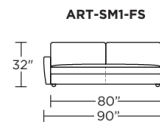

Please use actual leather, fabric, Crypton®, Sunbrella® and Ultrasuede® swatches when specifying furniture as the colors shown may vary due to the printing process.

Low Leg:

High Leg:

Note: Dotted line indicates seam on leather, Ultrasuede® and up the roll fabrics. Seams are eliminated with railroaded fabrics.

STORAGE CHAISE:

V10.31.23

Scale: 1/4 inch = 1 foot
All dimensions are approximate and subject to change.
Specify components from the sitting position.

ARTHUR ALL DAY SLEEPER

Description	Frame	C.O.M. Usage	Leather				Fabric			
			D/F C.O.L	G	H	J	I	II C.O.M.	III	V
TWO SEAT FULL SIZE SOFA - L/A SITTING	ART-SL2-FS	14	8400	8955	9360	10095	5160	5370	5745	6300
TWO SEAT FULL SIZE SOFA - R/A SITTING	ART-SR2-FS	14	8400	8955	9360	10095	5160	5370	5745	6300
TWO SEAT FULL SIZE SOFA BED	ART-SM2-FS	15	8685	9255	9615	10380	5370	5565	5940	6495
BENCH SEAT FULL SIZE SOFA - L/A SITTING	ART-SL1-FS	14	8400	8955	9360	10095	5160	5370	5745	6300
BENCH SEAT FULL SIZE SOFA BED	ART-SM1-FS	14	8685	9255	9615	10380	5370	5565	5940	6495
BENCH SEAT FULL SIZE SOFA - R/A SITTING	ART-SR1-FS	14	8400	8955	9360	10095	5160	5370	5745	6300
CHAISE - L/A SITTING	ART-SCH-LA	12	6705	7140	7440	8205	4635	4800	5115	5610
CHAISE - R/A SITTING	ART-SCH-RA	12	6705	7140	7440	8205	4635	4800	5115	5610
STORAGE CHAISE - L/A SITTING	ART-STC-LA	12	6975	7425	7725	8475	4830	4995	5310	5790
STORAGE CHAISE - R/A SITTING	ART-STC-RA	12	6975	7425	7725	8475	4830	4995	5310	5790