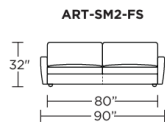

Please use actual leather, fabric, Crypton®, Sunbrella® and Ultrasuede® swatches when specifying furniture as the colors shown may vary due to the printing process.

Low Leg:

High Leg:

Note: Dotted line indicates seam on leather, Ultrasuede® and up the roll fabrics. Seams are eliminated with railroaded fabrics.

STORAGE CHAISE:

V10.31.23

Scale: 1/4 inch = 1 foot
All dimensions are approximate and subject to change.
Specify components from the sitting position.

ARTHUR ALL DAY SLEEPER

Description	Frame	C.O.M. Usage	Leather				Fabric			
			D/F C.O.L	G	H	J	I	II C.O.M.	III	V
TWO SEAT FULL SIZE SOFA - L/A SITTING	ART-SL2-FS	14	8400	8955	9360	10095	5160	5370	5745	6300
TWO SEAT FULL SIZE SOFA - R/A SITTING	ART-SR2-FS	14	8400	8955	9360	10095	5160	5370	5745	6300
TWO SEAT FULL SIZE SOFA BED	ART-SM2-FS	15	8685	9255	9615	10380	5370	5565	5940	6495
BENCH SEAT FULL SIZE SOFA - L/A SITTING	ART-SL1-FS	14	8400	8955	9360	10095	5160	5370	5745	6300
BENCH SEAT FULL SIZE SOFA BED	ART-SM1-FS	14	8685	9255	9615	10380	5370	5565	5940	6495
BENCH SEAT FULL SIZE SOFA - R/A SITTING	ART-SR1-FS	14	8400	8955	9360	10095	5160	5370	5745	6300
CHAISE - L/A SITTING	ART-SCH-LA	12	6705	7140	7440	8205	4635	4800	5115	5610
CHAISE - R/A SITTING	ART-SCH-RA	12	6705	7140	7440	8205	4635	4800	5115	5610
STORAGE CHAISE - L/A SITTING	ART-STC-LA	12	6975	7425	7725	8475	4830	4995	5310	5790
STORAGE CHAISE - R/A SITTING	ART-STC-RA	12	6975	7425	7725	8475	4830	4995	5310	5790