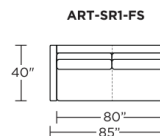

Please use actual leather, fabric, Crypton®, Sunbrella® and Ultrasuede® swatches when specifying furniture as the colors shown may vary due to the printing process.

Low Leg:

High Leg:

Note: Dotted line indicates seam on leather, Ultrasuede® and up the roll fabrics. Seams are eliminated with railroaded fabrics.

STORAGE CHAISE:

V10.31.23

Scale: 1/4 inch = 1 foot
All dimensions are approximate and subject to change.
Specify components from the sitting position.

ARTHUR ALL DAY SLEEPER

Description	Frame	C.O.M. Usage	Leather				Fabric			
			D/F C.O.L	G	H	J	I	II C.O.M.	III	V
TWO SEAT FULL SIZE SOFA - L/A SITTING	ART-SL2-FS	14	8400	8955	9360	10095	5160	5370	5745	6300
TWO SEAT FULL SIZE SOFA - R/A SITTING	ART-SR2-FS	14	8400	8955	9360	10095	5160	5370	5745	6300
TWO SEAT FULL SIZE SOFA BED	ART-SM2-FS	15	8685	9255	9615	10380	5370	5565	5940	6495
BENCH SEAT FULL SIZE SOFA - L/A SITTING	ART-SL1-FS	14	8400	8955	9360	10095	5160	5370	5745	6300
BENCH SEAT FULL SIZE SOFA BED	ART-SM1-FS	14	8685	9255	9615	10380	5370	5565	5940	6495
BENCH SEAT FULL SIZE SOFA - R/A SITTING	ART-SR1-FS	14	8400	8955	9360	10095	5160	5370	5745	6300
CHAISE - L/A SITTING	ART-SCH-LA	12	6705	7140	7440	8205	4635	4800	5115	5610
CHAISE - R/A SITTING	ART-SCH-RA	12	6705	7140	7440	8205	4635	4800	5115	5610
STORAGE CHAISE - L/A SITTING	ART-STC-LA	12	6975	7425	7725	8475	4830	4995	5310	5790
STORAGE CHAISE - R/A SITTING	ART-STC-RA	12	6975	7425	7725	8475	4830	4995	5310	5790