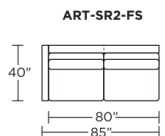

Please use actual leather, fabric, Crypton®, Sunbrella® and Ultrasuede® swatches when specifying furniture as the colors shown may vary due to the printing process.

Low Leg:

High Leg:

Note: Dotted line indicates seam on leather, Ultrasuede® and up the roll fabrics. Seams are eliminated with railroaded fabrics.

STORAGE CHAISE:

V10.31.23

Scale: 1/4 inch = 1 foot
All dimensions are approximate and subject to change.
Specify components from the sitting position.

ARTHUR ALL DAY SLEEPER

Description	Frame	C.O.M. Usage	Leather				Fabric			
			D/F C.O.L	G	H	J	I	II C.O.M.	III	V
TWO SEAT FULL SIZE SOFA - L/A SITTING	ART-SL2-FS	14	8400	8955	9360	10095	5160	5370	5745	6300
TWO SEAT FULL SIZE SOFA - R/A SITTING	ART-SR2-FS	14	8400	8955	9360	10095	5160	5370	5745	6300
TWO SEAT FULL SIZE SOFA BED	ART-SM2-FS	15	8685	9255	9615	10380	5370	5565	5940	6495
BENCH SEAT FULL SIZE SOFA - L/A SITTING	ART-SL1-FS	14	8400	8955	9360	10095	5160	5370	5745	6300
BENCH SEAT FULL SIZE SOFA BED	ART-SM1-FS	14	8685	9255	9615	10380	5370	5565	5940	6495
BENCH SEAT FULL SIZE SOFA - R/A SITTING	ART-SR1-FS	14	8400	8955	9360	10095	5160	5370	5745	6300
CHAISE - L/A SITTING	ART-SCH-LA	12	6705	7140	7440	8205	4635	4800	5115	5610
CHAISE - R/A SITTING	ART-SCH-RA	12	6705	7140	7440	8205	4635	4800	5115	5610
STORAGE CHAISE - L/A SITTING	ART-STC-LA	12	6975	7425	7725	8475	4830	4995	5310	5790
STORAGE CHAISE - R/A SITTING	ART-STC-RA	12	6975	7425	7725	8475	4830	4995	5310	5790