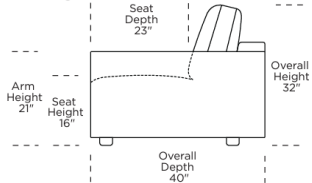

ARTHUR ALL DAY SLEEPER

AMERICAN LEATHER® ALL DAY SLEEPER

ARTHUR

Standard Features:

- Advanced unidirectional suspension system
- Premium high-density, high-resiliency foam seat cushions
- Loose back cushions
- Semi-attached seat cushions
- Single-needle top-stitch
- Limited lifetime warranty on frame and suspension
- Three-year warranty on mechanism
- Quick-ship delivery

Options:

- Premium high-density, high-resiliency foam bench seat cushion
- Premium high-density, high-resiliency foam bench seat cushion with memory foam encased in down (Back section of sofa is constructed of fiber, even when seat cushions are ordered in down)
- Premium high-density, high-resiliency foam seat cushions with memory foam encased in down (Back section of sofa is constructed of fiber, even when seat cushions are ordered in down)
- Loose down-filled back cushions
- Low leg available with black plastic leg
- High leg available with wood leg in Dune, Ebony, Mink, or Oiled Ash finish

Please use actual leather, fabric, Crypton®, Sunbrella® and Ultrasuede® swatches when specifying furniture as the colors shown may vary due to the printing process.

Low Leg:

High Leg:

Note: Dotted line indicates seam on leather, Ultrasuede® and up the roll fabrics. Seams are eliminated with railroaded fabrics.

STORAGE CHAISE:

V10.31.23

Scale: 1/4 inch = 1 foot
All dimensions are approximate and subject to change.
Specify components from the sitting position.