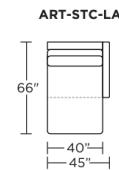

Please use actual leather, fabric, Crypton®, Sunbrella® and Ultrasuede® swatches when specifying furniture as the colors shown may vary due to the printing process.

Low Leg:

High Leg:

Note: Dotted line indicates seam on leather, Ultrasuede® and up the roll fabrics. Seams are eliminated with railroaded fabrics.

STORAGE CHAISE:

V10.31.23

Scale: 1/4 inch = 1 foot
All dimensions are approximate and subject to change.
Specify components from the sitting position.

ARTHUR ALL DAY SLEEPER

Description	Frame	C.O.M. Usage	Leather				Fabric			
			D/F C.O.L	G	H	J	I	II C.O.M.	III	V
TWO SEAT FULL SIZE SOFA - L/A SITTING	ART-SL2-FS	14	8400	8955	9360	10095	5160	5370	5745	6300
TWO SEAT FULL SIZE SOFA - R/A SITTING	ART-SR2-FS	14	8400	8955	9360	10095	5160	5370	5745	6300
TWO SEAT FULL SIZE SOFA BED	ART-SM2-FS	15	8685	9255	9615	10380	5370	5565	5940	6495
BENCH SEAT FULL SIZE SOFA - L/A SITTING	ART-SL1-FS	14	8400	8955	9360	10095	5160	5370	5745	6300
BENCH SEAT FULL SIZE SOFA BED	ART-SM1-FS	14	8685	9255	9615	10380	5370	5565	5940	6495
BENCH SEAT FULL SIZE SOFA - R/A SITTING	ART-SR1-FS	14	8400	8955	9360	10095	5160	5370	5745	6300
CHAISE - L/A SITTING	ART-SCH-LA	12	6705	7140	7440	8205	4635	4800	5115	5610
CHAISE - R/A SITTING	ART-SCH-RA	12	6705	7140	7440	8205	4635	4800	5115	5610
STORAGE CHAISE - L/A SITTING	ART-STC-LA	12	6975	7425	7725	8475	4830	4995	5310	5790
STORAGE CHAISE - R/A SITTING	ART-STC-RA	12	6975	7425	7725	8475	4830	4995	5310	5790