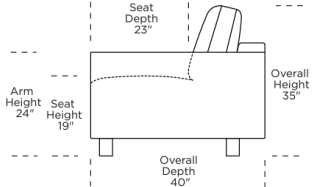

High Leg:

Note: Dotted line indicates seam on leather, Ultrasuede® and up the roll fabrics. Seams are eliminated with railroaded fabrics.