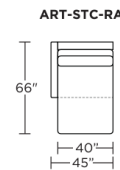

Please use actual leather, fabric, Crypton®, Sunbrella® and Ultrasuede® swatches when specifying furniture as the colors shown may vary due to the printing process.

Low Leg:

High Leg:

Note: Dotted line indicates seam on leather, Ultrasuede® and up the roll fabrics. Seams are eliminated with railroaded fabrics.

STORAGE CHAISE:

V10.31.23

Scale: 1/4 inch = 1 foot
All dimensions are approximate and subject to change.
Specify components from the sitting position.

ARTHUR ALL DAY SLEEPER

Description	Frame	C.O.M. Usage	Leather				Fabric			
			D/F C.O.L	G	H	J	I	II C.O.M.	III	V
TWO SEAT FULL SIZE SOFA - L/A SITTING	ART-SL2-FS	14	8400	8955	9360	10095	5160	5370	5745	6300
TWO SEAT FULL SIZE SOFA - R/A SITTING	ART-SR2-FS	14	8400	8955	9360	10095	5160	5370	5745	6300
TWO SEAT FULL SIZE SOFA BED	ART-SM2-FS	15	8685	9255	9615	10380	5370	5565	5940	6495
BENCH SEAT FULL SIZE SOFA - L/A SITTING	ART-SL1-FS	14	8400	8955	9360	10095	5160	5370	5745	6300
BENCH SEAT FULL SIZE SOFA BED	ART-SM1-FS	14	8685	9255	9615	10380	5370	5565	5940	6495
BENCH SEAT FULL SIZE SOFA - R/A SITTING	ART-SR1-FS	14	8400	8955	9360	10095	5160	5370	5745	6300
CHAISE - L/A SITTING	ART-SCH-LA	12	6705	7140	7440	8205	4635	4800	5115	5610
CHAISE - R/A SITTING	ART-SCH-RA	12	6705	7140	7440	8205	4635	4800	5115	5610
STORAGE CHAISE - L/A SITTING	ART-STC-LA	12	6975	7425	7725	8475	4830	4995	5310	5790
STORAGE CHAISE - R/A SITTING	ART-STC-RA	12	6975	7425	7725	8475	4830	4995	5310	5790