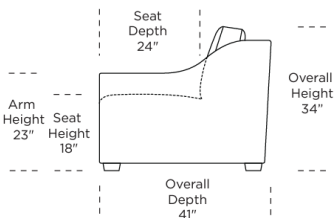

ALORA TODAY SLEEPER

AMERICAN LEATHER® TODAY SLEEPER

Alora

Standard Features:

- Premium high-density, high-resiliency foam seat
- Loose back and tight seat cushions
- Unique seat cushion design doubles as a mattress section
- Zero wall clearance
- Single-needle top-stitch
- Limited lifetime warranty on frame
- Limited three-year warranty on mechanism
- Quick-ship delivery

Scale: 1/8 inch = 1 foot
All dimensions are approximate and subject to change.
Specify components from the sitting position.

V11.30.23

ALORA TODAY SLEEPER

Description	Frame	C.O.M. Usage	Leather				Fabric			
			D/F C.O.L	G	H	J	I	II C.O.M.	III	V
TWO SEAT SOFA CONVERTIBLE - KING SIZE	AOA-SO2-KS	15	10515	11040	11595	12360	7545	8250	9000	9750
TWO SEAT SOFA CONVERTIBLE - QUEEN PLUS SIZE	AOA-SO2-QP	14	9540	10065	10620	11385	6570	7275	8025	8775
TWO SEAT SOFA CONVERTIBLE - QUEEN SIZE	AOA-SO2-QS	13	8235	9090	9660	10410	5595	6300	7050	7800
TWO SEAT SOFA CONVERTIBLE - FULL SIZE	AOA-SM2-FS	12	7905	8430	9000	9750	4935	5640	6390	7140
CHAIR AND A HALF - TWIN SIZE	AOA-CH2-TS	10	7455	7980	8550	9300	4485	5205	5940	6705
CHAIR AND A HALF - COT SIZE	AOA-CH2-CS	9	7020	7545	8100	8865	4050	4755	5490	6255