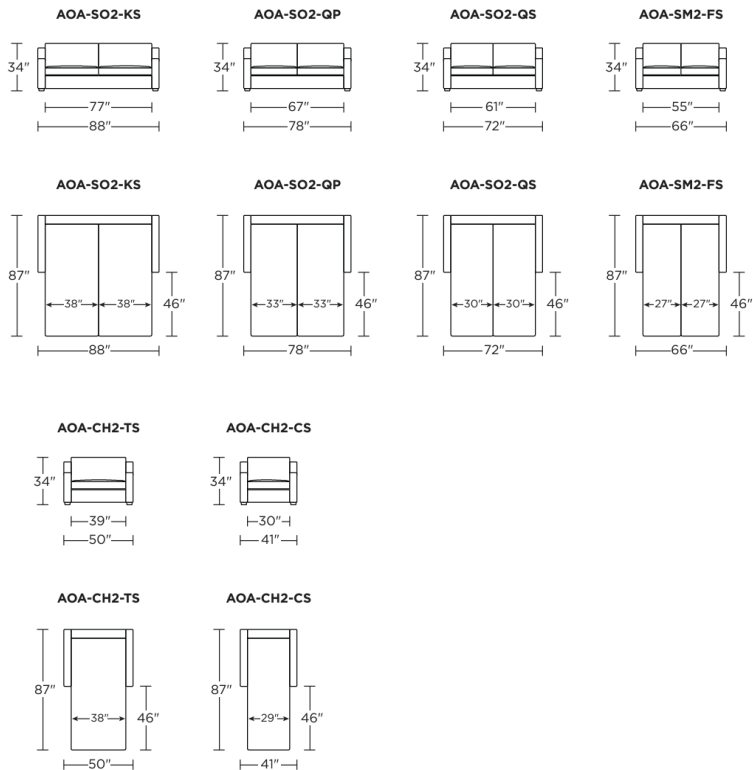

ALORA TODAY SLEEPER

AMERICAN LEATHER® TODAY SLEEPER

Alora

Standard Features:

- Premium high-density, high-resiliency foam seat
- Loose back and tight seat cushions
- Unique seat cushion design doubles as a mattress section
- Zero wall clearance
- Single-needle top-stitch
- Limited lifetime warranty on frame
- Limited three-year warranty on mechanism
- Quick-ship delivery

Scale: 1/8 inch = 1 foot
All dimensions are approximate and subject to change.
Specify components from the sitting position.

V11.30.23

ALORA TODAY SLEEPER

Description	Frame	C.O.M. Usage	Leather				Fabric			
			D/F C.O.L	G	H	J	I	II C.O.M.	III	V
TWO SEAT SOFA CONVERTIBLE - KING SIZE	AOA-SO2-KS	15	10515	11040	11595	12360	7545	8250	9000	9750
TWO SEAT SOFA CONVERTIBLE - QUEEN PLUS SIZE	AOA-SO2-QP	14	9540	10065	10620	11385	6570	7275	8025	8775
TWO SEAT SOFA CONVERTIBLE - QUEEN SIZE	AOA-SO2-QS	13	8235	9090	9660	10410	5595	6300	7050	7800
TWO SEAT SOFA CONVERTIBLE - FULL SIZE	AOA-SM2-FS	12	7905	8430	9000	9750	4935	5640	6390	7140
CHAIR AND A HALF - TWIN SIZE	AOA-CH2-TS	10	7455	7980	8550	9300	4485	5205	5940	6705
CHAIR AND A HALF - COT SIZE	AOA-CH2-CS	9	7020	7545	8100	8865	4050	4755	5490	6255