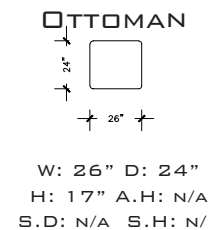

COLLECTION PIECES

ORMONT SOFA

111-ORMONT		111-ORMONT		111-ORMONT		111-ORMONT		111-ORMONT		111-ORMONT	
SOFA PLUS		SOFA		APARTMENT SOFA		LOVESEAT		CHAIR		OTTOMAN	
GR A	\$4,726	GR A	\$4,059	GR A	\$3,767	GR A	\$3,461	GR A	\$2,794	GR A	\$1,335
GR B	\$5,032	GR B	\$4,323	GR B	\$3,990	GR B	\$3,642	GR B	\$2,919	GR B	\$1,390
GR C	\$5,338	GR C	\$4,573	GR C	\$4,212	GR C	\$3,837	GR C	\$3,058	GR C	\$1,432
GR D	\$5,644	GR D	\$4,838	GR D	\$4,434	GR D	\$4,031	GR D	\$3,183	GR D	\$1,488
GR E	\$5,950	GR E	\$5,088	GR E	\$4,657	GR E	\$4,226	GR E	\$3,309	GR E	\$1,529
GR F	\$6,255	GR F	\$5,352	GR F	\$4,879	GR F	\$4,421	GR F	\$3,434	GR F	\$1,571
GR G	\$6,547	GR G	\$5,602	GR G	\$5,116	GR G	\$4,615	GR G	\$3,573	GR G	\$1,627
GR H	\$6,853	GR H	\$5,866	GR H	\$5,338	GR H	\$4,810	GR H	\$3,698	GR H	\$1,668
GR I	\$7,159	GR I	\$6,116	GR I	\$5,560	GR I	\$4,990	GR I	\$3,823	GR I	\$1,724
GR J	\$7,465	GR J	\$6,380	GR J	\$5,783	GR J	\$5,185	GR J	\$3,948	GR J	\$1,766
COM FRAME	\$4,421	COM FRAME	\$3,809	COM FRAME	\$3,531	COM FRAME	\$3,267	COM FRAME	\$2,669	COM FRAME	\$1,293
COM YARDS	20	COM YARDS	17	COM YARDS	15	COM YARDS	13	COM YARDS	8	COM YARDS	3
111-ORMONT		111-ORMONT		111-ORMONT		111-ORMONT		111-ORMONT		111-ORMONT	
LEATHER SOFA PLUS		LEATHER SOFA		LEATHER APARTMENT SOFA		LEATHER LOVESEAT		LEATHER CHAIR		LEATHER OTTOMAN	
GR L1	\$7,560	GR L1	\$6,475	GR L1	\$5,825	GR L1	\$5,270	GR L1	\$3,820	GR L1	\$1,670
GR L2	\$8,060	GR L2	\$6,910	GR L2	\$6,200	GR L2	\$5,600	GR L2	\$4,015	GR L2	\$1,750
GR L3	\$8,560	GR L3	\$7,340	GR L3	\$6,575	GR L3	\$5,950	GR L3	\$4,210	GR L3	\$1,835
GR L4	\$9,060	GR L4	\$7,770	GR L4	\$6,935	GR L4	\$6,280	GR L4	\$4,405	GR L4	\$1,920
GR L5	\$9,550	GR L5	\$8,200	GR L5	\$7,310	GR L5	\$6,615	GR L5	\$4,600	GR L5	\$1,985
GR L6	\$10,050	GR L6	\$8,645	GR L6	\$7,670	GR L6	\$6,950	GR L6	\$4,780	GR L6	\$2,070