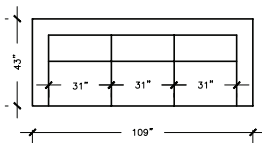

NEW YORK SECTIONAL

- Custom built in Canada
- Choice of leg finish and wide selection of fabrics and leathers
- Choice of leg finish
- COM yardage requirements may vary depending on pattern repeat
- Each arm & corner - 1-18x18 toss pillow. Lounge, lounge grand, lounger and lounger grand - 2 18x18 toss pillows. Lounge and lounge grand - 2 rectangular pillows. *Toss pillows only available in Fabric options not leather*

COLLECTION PIECES

SOFA PLUS

W: 109" D: 43"
H: 32"

SOFA PLUS B

W: 101" D: 43"
H: 32"

SOFA PLUS D

W: 113" D: 43"
H: 32"

SOFA

W: 88" D: 43"
H: 32"

SOFA B

W: 80" D: 43"
H: 32"

SOFA D

W: 99" D: 43"
H: 32"

LOVE SEAT

W: 64" D: 43"
H: 32"

LOVE SEAT B

W: 41"
D: 74"
H: 32"

LOUNGER

W: 43"
D: 91"
H: 32"

LOUNGER GRAND

W: 43"
D: 98"
H: 32"

CORNER SEAT

W: 43"
D: 43"
H: 32"

OTTOMAN