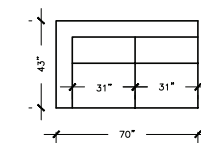

W: 88" D: 43"
H: 32"

SOFA B

W: 80" D: 43"
H: 32"

SOFA D

W: 99" D: 43"
H: 32"

LOVE SEAT

W: 64" D: 43"
H: 32"

LOVE SEAT B

W: 56" D: 43"
H: 32"

APARTMENT SOFA

W: 78" D: 43"
H: 32"

APARTMENT SOFA B

W: 70" D: 43"
H: 32"

APARTMENT SOFA D

W: 82" D: 43"
H: 32"

CHAIR

W: 41"
D: 74"
H: 32"

LOUNGER

W: 43"
D: 91"
H: 32"

LOUNGER GRAND

W: 43"
D: 98"
H: 32"

CORNER SEAT

W: 43"
D: 43"
H: 32"

OTTOMAN