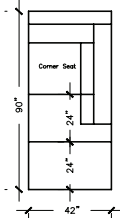

LOVE SEAT B
W:57" D:42" H:36"
AH: 27" SD: 26"

APARTMENT SOFA
W:78" D:42" H:36"
AH: 27" SD: 26"

APARTMENT SOFA B
W:78" D:42" H:36"
AH: 27" SD: 26"

APARTMENT SOFA D
W:81" D:42" H:36"
AH: 27" SD: 26"

CHAIR
W:42" D:42" H:36"
AH: 27" SD: 26"

CHAIR B
W:33" D:42" H:36"
AH: 27" SD: 26"

CHAIR & HALF
W:48" D:42" H:36"
AH: 27" SD: 26"

LOUNGE
W:33" D:60" H:36"
AH: 27" SD: 26"

LOUNGE GRAND
W:39" D:60" H:36"
AH: 27" SD: 26"

LOUNGER
W:42" D:90" H:36"
AH: 27" SD: 26"