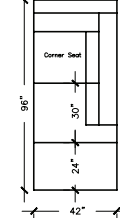

LOUNGER GRAND
W:42" D:96" H:36"
SD: 26" AH: 27"