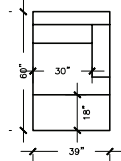

LOVE SEAT B
W:57" D:42" H:36"
AH: 27" SD: 26"

APARTMENT SOFA
W:78" D:42" H:36"
AH: 27" SD: 26"

APARTMENT SOFA B
W:78" D:42" H:36"
AH: 27" SD: 26"

APARTMENT SOFA D
W:81" D:42" H:36"
AH: 27" SD: 26"

CHAIR
W:42" D:42" H:36"
AH: 27" SD: 26"

CHAIR B
W:33" D:42" H:36"
AH: 27" SD: 26"

CHAIR & HALF
W:48" D:42" H:36"
AH: 27" SD: 26"

LOUNGE
W:33" D:60" H:36"
AH: 27" SD: 26"

LOUNGE GRAND
W:39" D:60" H:36"
AH: 27" SD: 26"

LOUNGER
W:42" D:90" H:36"
AH: 27" SD: 26"