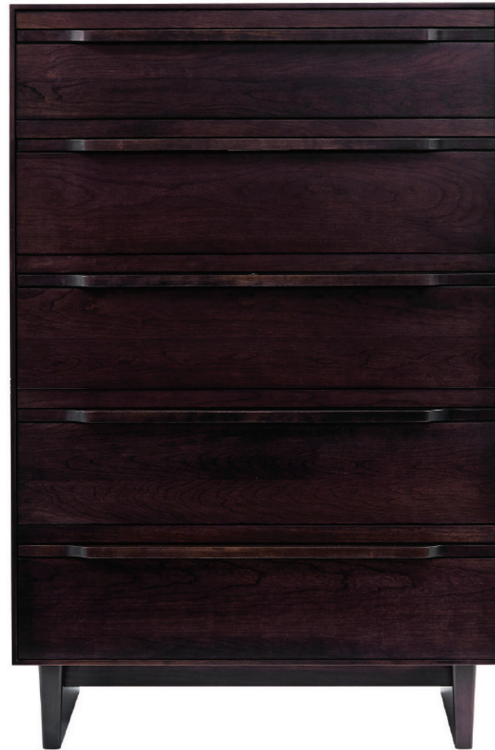

CAMBER CHEST OF DRAWERS

- Made in Canada
- Constructed in Cherry
- Available in choice of Standard Finish
37-Fruitwood / 38-Bourbon / 79-Toast
80-Walnut / 83-Rustic / 84-Onyx
87-Coffee / 89- Sand / 90-Pewter
92-Graphite / 91-Sable / 88-Umber
93-Tamarind / 94-Carbon / 85-Driftwood

PRODUCT #:	ITEM	WIDTH	DEPTH	HEIGHT	PRICE	ADDITIONAL INFORMATION
065-221-551	CAMBER BEDSIDE CHEST	24	18	24.75	\$1,450	
065-221-552	CAMBER OPEN NIGHT STAND	26	18	23	\$1,275	
065-221-512	CAMBER 6 DRAWER DRESSER	67	19	32	\$3,440	
065-221-514	CAMBER DOOR DRESSER	60	19	42	\$3,575	
065-221-531	CAMBER CHEST OF DRAWERS*	34	19	52	\$3,215	