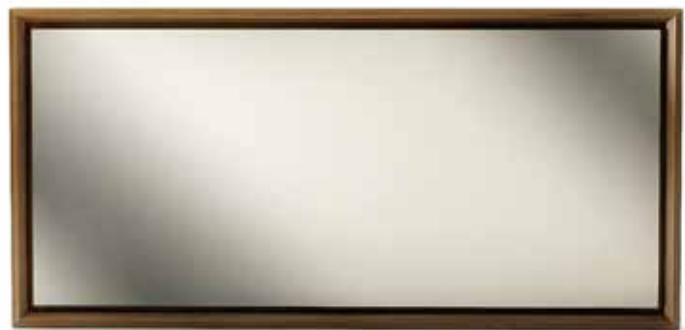

MOMENT WALL MIRROR

- Made In Canada
- Constructed In Quarter Sawn Walnut
- Choice Of Walnut Wood Stain Finishes:
500 Light/504 Natural/511 Smokey/
514 Bleached/519 Chocolate/523 Blackend/
532 Tobacco/536 Torta/549 Espresso