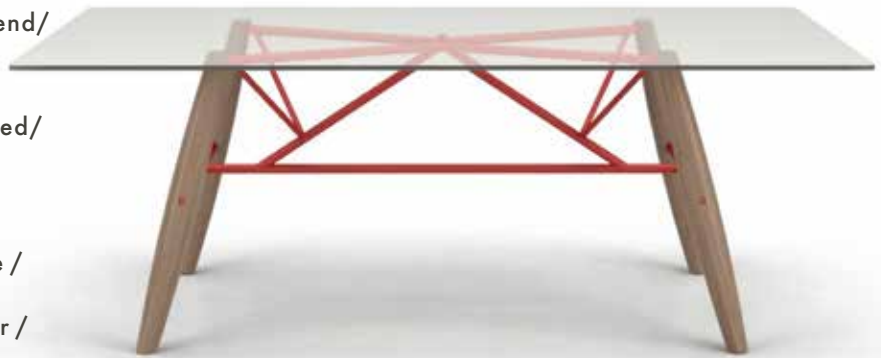

CONNECTION DINING TABLE-GLASS TOP

- Made in Canada
- Made in QS Walnut or White oak and is available in stain finish. All microtextured lacquer finishes available for steel frames
- Choice Of Walnut Wood Stain Finishes:
500 Light/504 Natural/511 Smokey/
514 Bleached/519 Chocolate/523 Blackend/
532 Tobacco/536 Torta/549 Espresso
- Choice Of Oak Wood Stain Finishes:
404 Natural/405 Raw/407 Drift/411 Aged/
423 Blackend/424 Black/432 Smoked/
434 Noce/435 Grey/436 Torta/
439 Torredied/469 Espresso
- Choice of 13 lacquer finishes: 605 Red Orange /
606 Boreal Blue / 621 Cream / 624 Black /
627 White / 631 Clay / 652 Fog / 653 Amber /
654 Acovado / 667 Slate / 683 Charcoal /
690 Brass / 695 Graphite

PRODUCT #:	ITEM	WIDTH	DEPTH	HEIGHT	PRICE	ADDITIONAL INFORMATION
056-6087C-VCB	76" CLEAR GLASS TOP TABLE / WHITE OAK LEGS	76	40	40	\$ 3,885	
056-6087C-VNO	76" CLEAR GLASS TOP TABLE / WALNUT LEGS	76	40	40	\$4,155	
056-6088C-VCB	84" CLEAR GLASS TOP TABLE / WHITE OAK LEGS	84	40	30	\$3,990	
056-6088C-VNO	84" CLEAR GLASS TOP TABLE / WALNUT LEGS	84	40	30	\$4,260	
056-6089C-VCB	98" CLEAR GLASS TOP TABLE / WHITE OAK LEGS	98	40	30	\$4,260	
056-6089C-VNO	98" CLEAR GLASS TOP TABLE / WALNUT LEGS	98	40	30	\$4,525	
056-6090C-VCB	108" CLEAR GLASS TOP TABLE / WHITE OAK LEGS	108	40	30	\$4,380	
056-6090C-VNO	108" CLEAR GLASS TOP TABLE / WALNUT LEGS	108	40	30	\$4,650	