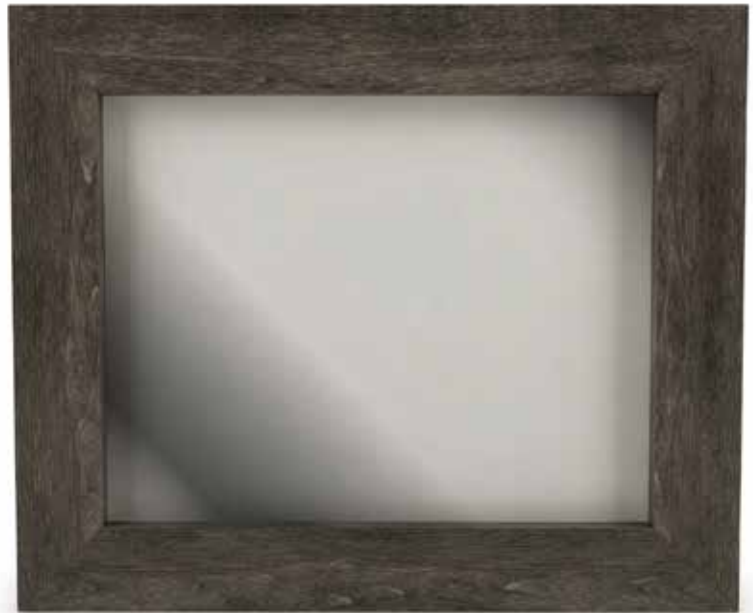

CLOE HORIZONTAL MIRROR

- Made in Canada
- Constructed in a combination of solid Birch and Birch veneer
- Choice of 15 wood stain finishes: 05 Raw / 11 Charcoal / 14 Bleached / 16 Natural / 21 Anthracite / 23 Blackened / 24 Black / 29 Brown / 32 Smoke / 34 Noce / 36 Tortora / 39 Brownie / 49 Hazelnut / 69 Chocolate / 79 Beaver

PRODUCT #:	ITEM	WIDTH	DEPTH	HEIGHT	PRICE	ADDITIONAL INFORMATION
056-4240	CLOE HORIZONTAL MIRROR*	40	1 1/2	35	\$655	
056-4242	CLOE FLOOR MIRROR	43	1 3/4	79 3/4	\$1,035	