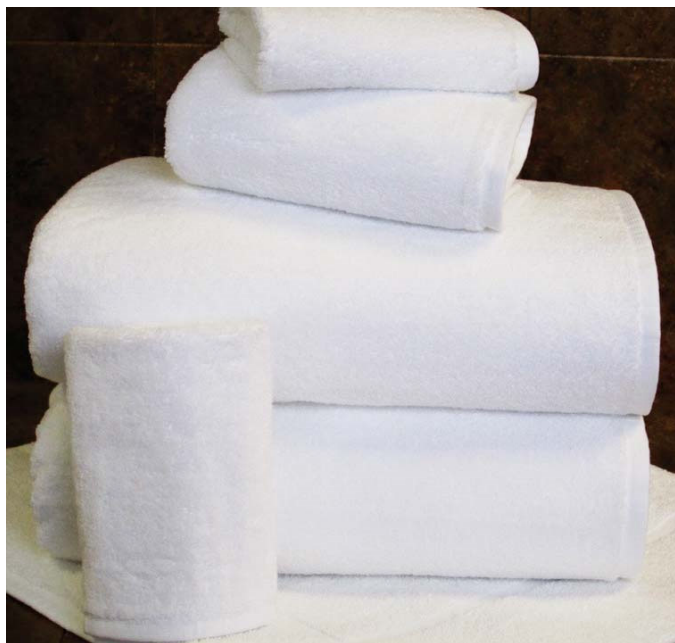

# True Comfort Towels—1888 Mills

**TEX-PRO WESTERN LTD.**

*Quality, Selection & Service Since 1967*

True Comfort is manufactured with EnduraWeave™ which is a unique blended base construction that provides greater dimensional stability in both the width and length for superior shape retention.

Made of 100% combed cotton 2 ply loops. Plush & super soft.

Full terry—no borders to worry about shrinking.

Improve your guest experience with True Comfort from 1888 Mills.

## True Comfort Hotel Towels