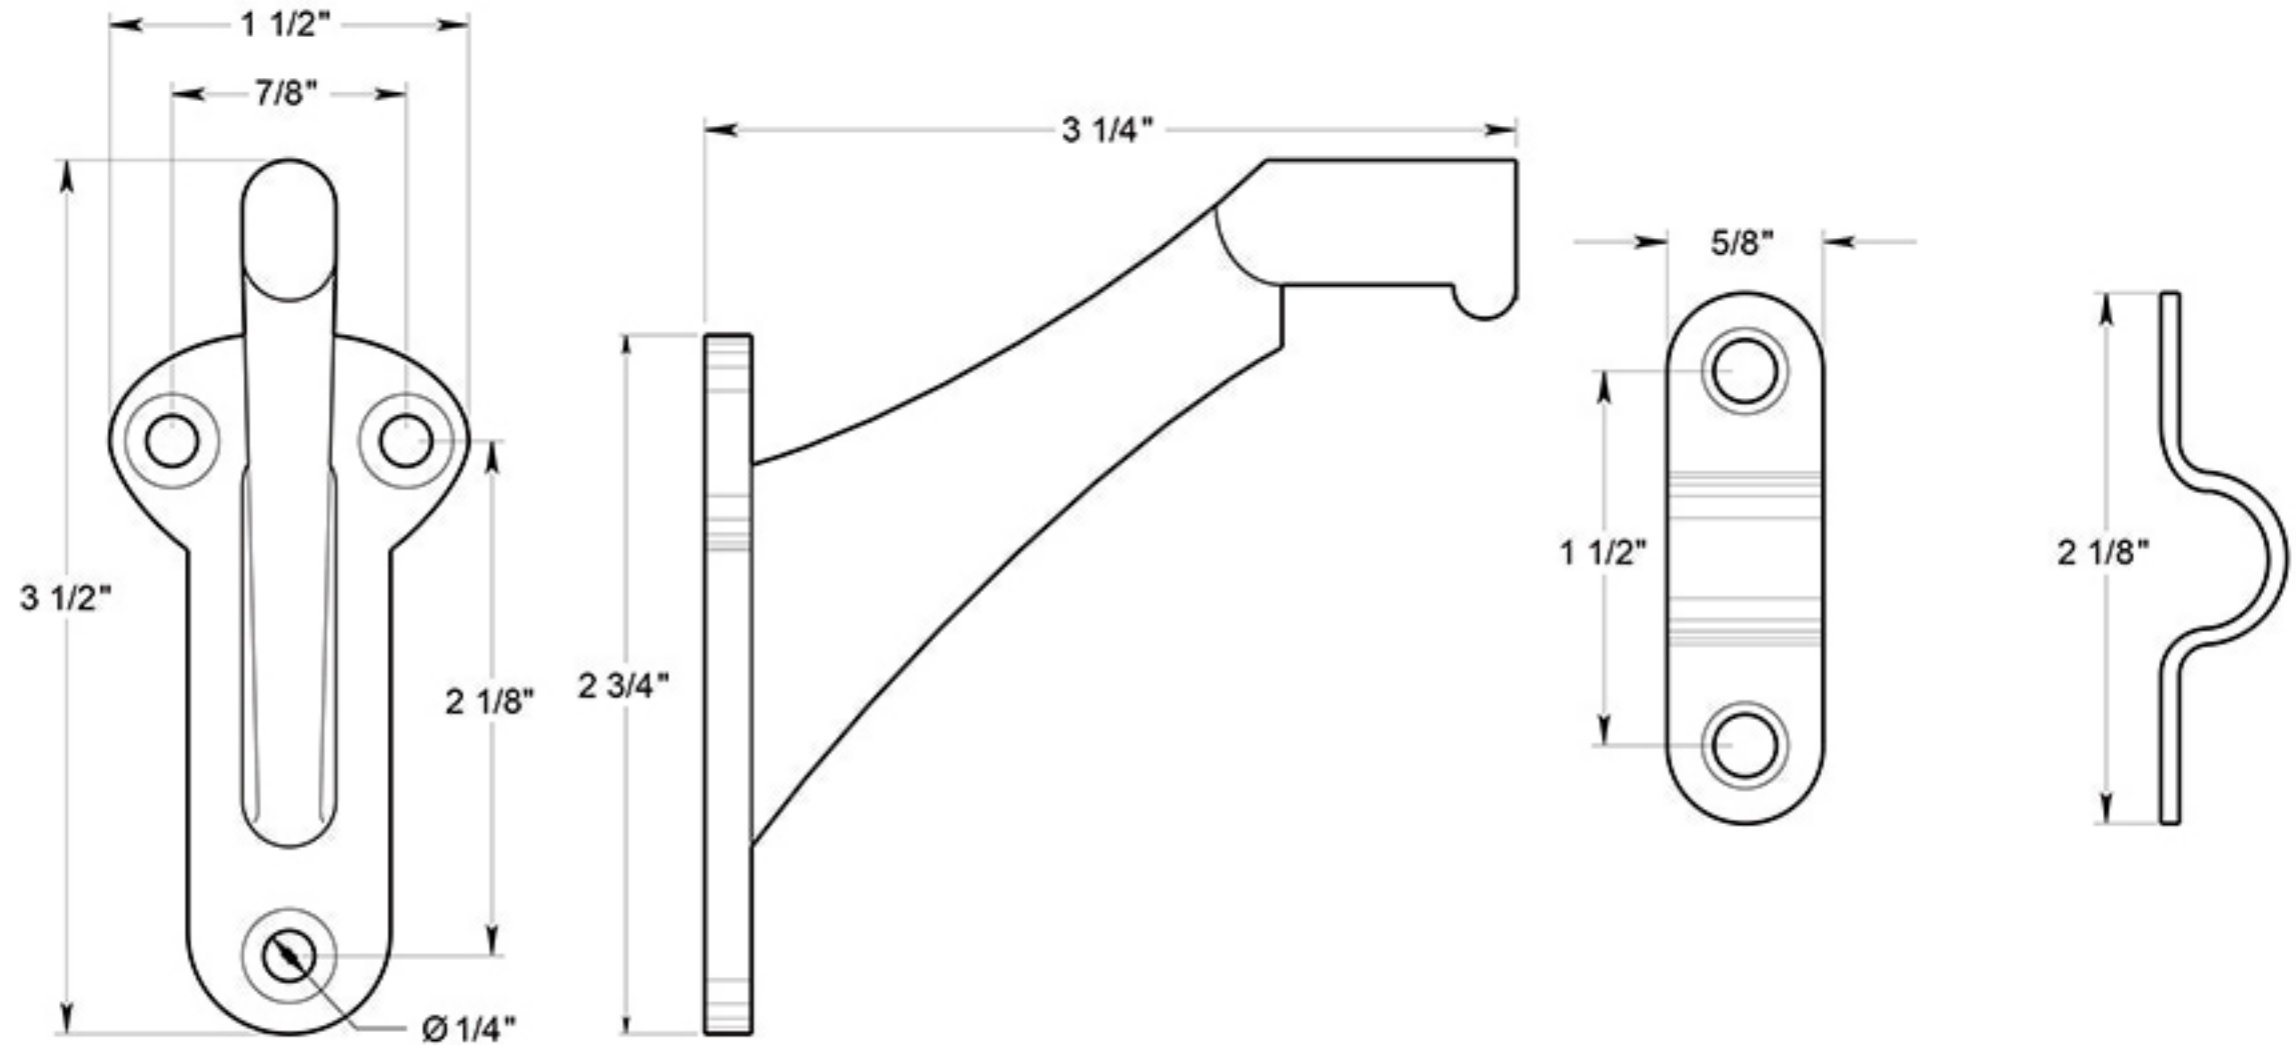

ZHRBB325

HAND RAIL BRACKET / 3-1/4" PROJECTION / ZINC

DRAWING NOT TO SCALE

NOTE: Deltana reserves the right to constantly improve its products and is not responsible for differences between the product in-hand and the specifications contained in this drawing. We do not recommend to pre-drill holes or pre-cut woods or metals based on the drawing information if the veracity of the specifications has not been proven by the live product.