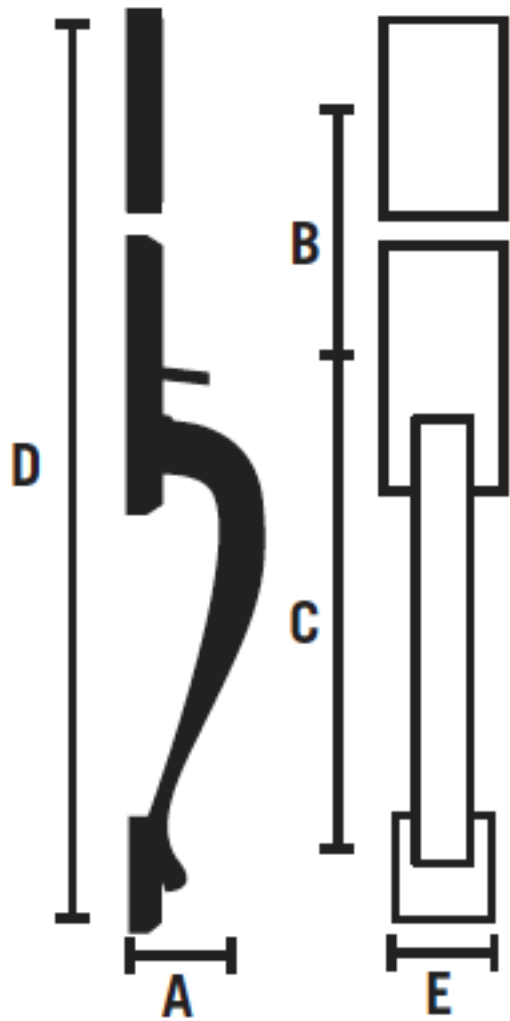

General Specifications

Traditionale Collection	Cylinder		Strikes		Faceplates
	Standard	Optional	Deadbolt	Handle	Standard
Handlesets	5 Pin Weslock Keyway	5 Pin Schlage C or Kwikset Keyway	2-1/4" full lip and 1" x 2-1/4", Radius & Square	2-1/4" full lip, Radius & Square	1" x 2-1/4", Removable Radius Square
Knobs	5 Pin Weslock Keyway	5 Pin Schlage C or Kwikset Keyway	2-1/4" full lip, Radius & Square		1" x 2-1/4", Removable Radius Square
Levers	5 Pin Weslock Keyway	5 Pin Schlage C or Kwikset Keyway	2-1/4" full lip, Radius & Square		1" x 2-1/4", Removable Radius Square
Deadbolts	5 Pin Weslock Keyway	5 Pin Schlage C or Kwikset Keyway	1" x 2-1/4", Radius & Square		1" x 2-1/4", Removable Radius Square

Entry Handles

Model	A	B	C	D	E
2100 Lexington™	2-7/8"	5-1/2"	9-1/4"	18"	2-3/4"

2100 Colonial™	2-1/2"	5-1/2"	9-1/4"	18"	2-3/4"
1300 Lexington™	2-7/8"	*8"	8-3/16"	19-1/2"	3-3/8"
1300 Colonial™	2-1/2"	*8"	8-3/16"	19-1/2"	3-1/6"

***7-1/2" minimum**

Knobs

Model	A	B	C	D	E
Ball	2-3/4"	-	-	-	2-1/2"
Julienne	2-1/2"	-	-	-	2-1/2"
Eleganti™	2-1/8"	-	-	-	2-1/2"
Savannah™	2-1/8"	-	-	-	2-1/2"
Impresa™	2-1/8"	-	-	-	2-1/2"

Levers

Model	A	B	C	D	E
Bordeáu™ Handed Leverset	2-3/8"	-	-	-	2-1/2"
Calais Handed Leverset	2"	-	-	-	2-1/2"
Access™ Non- Handed Leverset	2-1/4"	-	-	-	2-1/2"
Legacy Non- Handed Leverset	2-3/4"	-	-	-	2-1/2"
Urbana Non- Handed Leverset	2-3/8"	-	-	-	2-1/2"

Deadbolts

Model			A	B	C	D	E
671	Single Cylinder	Interior	7/8"	-	-	-	2-3/4"
		Exterior	7/8"	-	-	-	2-3/4"
672	Double Cylinder	Interior	7/8"	-	-	-	2-3/4"
		Exterior	7/8"	-	-	-	2-3/4"
667	Single Non-Cylinder	Interior	7/8"	-	-	-	2-3/4"
		Exterior	-	-	-	-	-
668	Non-Cylinder w/ Plate	Interior	7/8"	-	-	-	2-3/4"
		Exterior	3/8"	-	-	-	2-3/4"