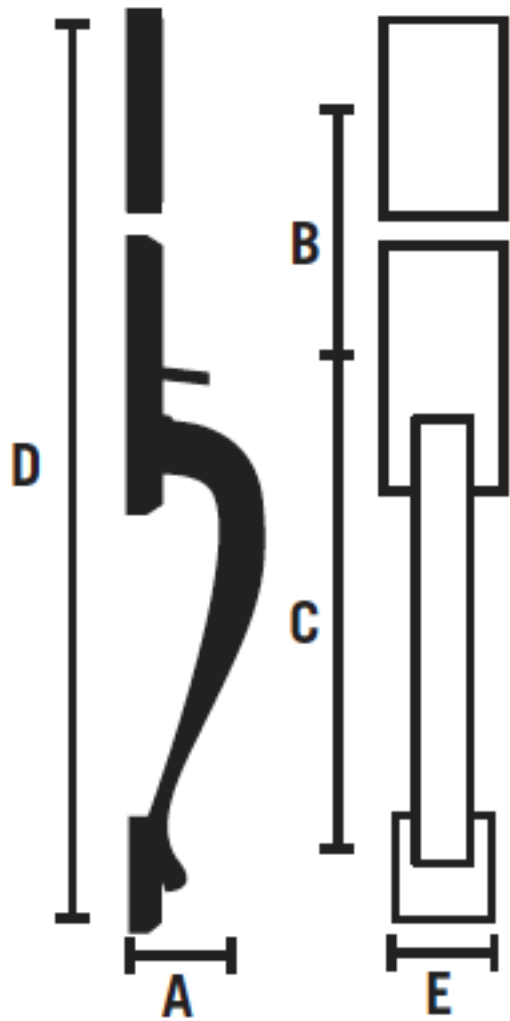

General Specifications

Molten Bronze Collection	Cylinder		Strikes		Faceplates
	Standard	Optional	Deadbolt	Handle	Standard
Handlesets	5 Pin Weslock Keyway	5 Pin Schlage C or Kwikset Keyway	2-1/4" full lip and 1" x 2-1/4", Radius & Square	2-1/4" full lip, Radius & Square	1" x 2-1/4", Removable Radius Square
Knobs	5 Pin Weslock Keyway	5 Pin Schlage C or Kwikset Keyway	2-1/4" full lip, Radius & Square		1" x 2-1/4", Removable Radius Square
Levers	5 Pin Weslock Keyway	5 Pin Schlage C or Kwikset Keyway	2-1/4" full lip, Radius & Square		1" x 2-1/4", Removable Radius Square
Deadbolts	5 Pin Weslock Keyway	5 Pin Schlage C or Kwikset Keyway	1" x 2-1/4", Radius & Square		1" x 2-1/4", Removable Radius Square

Entry Handles

Model	A	B	C	D	E
Castletown	2-3/4"	*5-1/2"	9-1/4"	18-1/2"	2-3/4"

Stonebriar	2-3/4"	5-1/2"	9-1/4"	18-1/2"	2-3/4"
Tramore	2-5/16"	5-1/2"	-	10-3/16"	2-3/4"
Wiltshire	2-3/4"	5-1/2"	9-1/4"	19-1/4"	2-3/4"
Rockford	2-3/4"	5-1/2"	9-1/4"	19-1/4"	2-3/4"
Greystone	2-3/4"	5-1/2"	9-1/4"	18-1/2"	2-3/4"
Aspen	2-3/4"	5-1/2"	9-1/4"	18-1/2"	2-3/4"

***5-1/4" minimum - Projection from Door**

Knobs

Model	A	B	C	D	E
Wexford Premiere	2-1/2"	-	-	5"	2-3/4"
Wexford Square	2-1/2"	-	-	5"	2-3/4"
Wexford Sutton	2-1/2"	-	-	7-5/8"	2-3/4"
Durham Premiere	2-1/2"	-	-	5"	2-3/4"
Durham Square	2-1/2"	-	-	5"	2-3/4"
Durham Sutton	2-1/2"	-	-	7-5/8"	2-3/4"

Levers

Model	A	B	C	D	E
Carlow Premiere	2-1/2"	-	-	5"	2-3/4"
Carlow Square	2-1/2"	-	-	5"	2-3/4"
Carlow Sutton	2-1/2"	-	-	7-5/8"	2-3/4"
Waterford Premiere	2-3/4"	-	-	5"	2-3/4"
Waterford Square	2-3/4"	-	-	5"	2-3/4"
Waterford Sutton	2-3/4"	-	-	7-5/8"	2-3/4"
Monaghan Square	2-3/4"	-	-	5"	2-3/4"