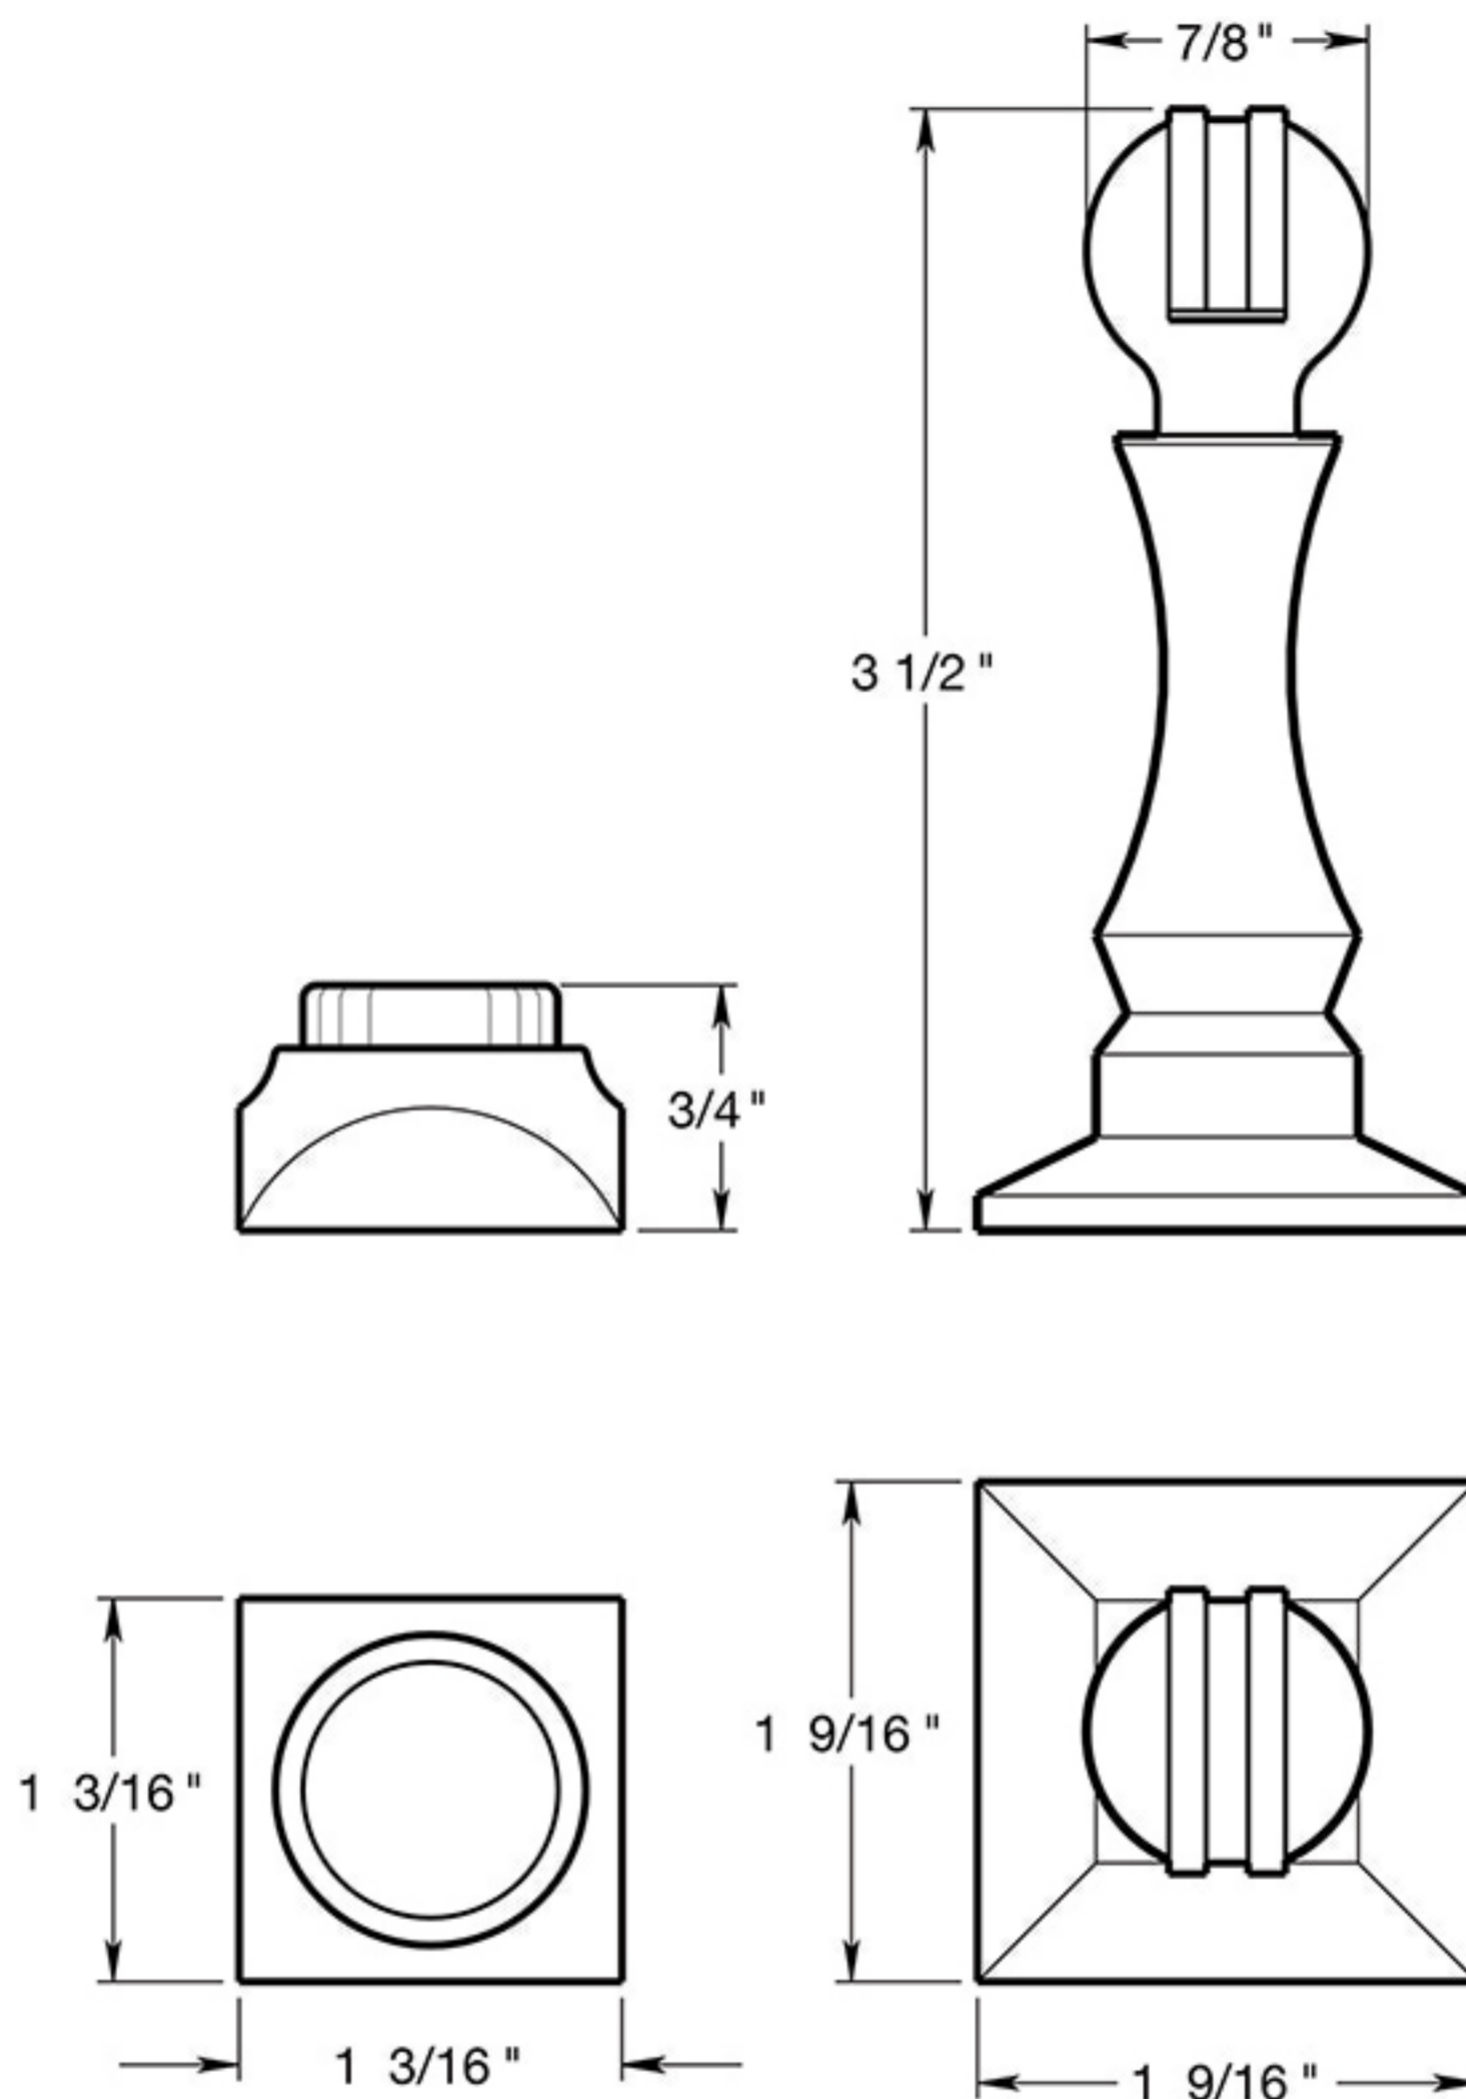

# MDH35

3-1/2" MAGNETIC DOOR HOLDER / SOLID BRASS

DRAWING NOT TO SCALE

NOTE: Deltana reserves the right to constantly improve its products and is not responsible for differences between the product in-hand and the specifications contained in this drawing. We do not recommend to pre-drill holes or pre-cut woods or metals based on the drawing information if the veracity of the specifications has not been proven by the live product.