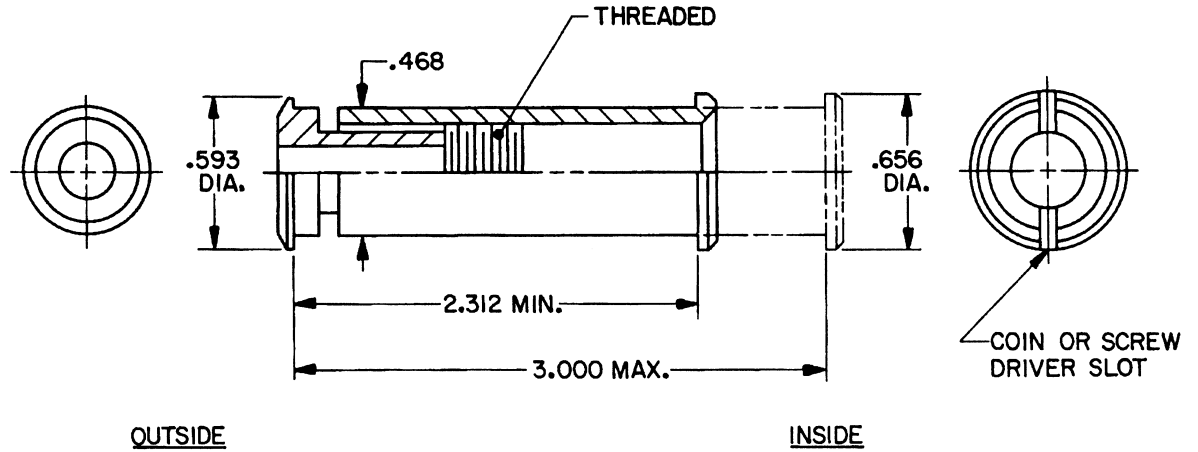

DOOR DETAIL

OBSERV-O-SCOPE DETAIL

NOTE:

1.) THIS O156 SCOPE USES A STANDARD QUALITY LENS.

EFFECTIVE: 9-1-86 R.A.A.S

B. BALDWIN	
O156 OBSERV-O-SCOPE	
TEMPLATE NO. VARIATIONS A070 , A074 , A075	TEMPLATE NO. A071