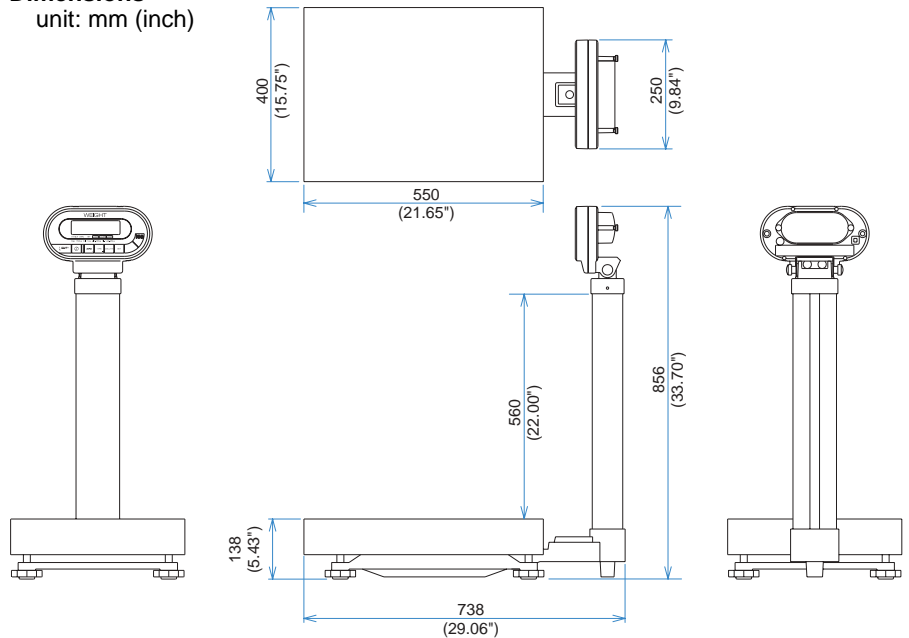

Choose a large bright VFD display or a vivid LCD display to meet your application needs and ease operator reliability.

For optimum viewing, and to help eliminate errors, the indicator head can be vertically adjusted with the turn knobs.

Check Weighing Function Simplifies Control

When the user defined upper limit is exceeded, the letter "H" is displayed.

When the value is under the lower limit, "L" is displayed. An audible beep warns the operator that the item is out of tolerance.

Auto Power Off Function

The IGB model features battery operation with a selectable automatic power-off function (10, 20, 30, 40, 50, 60 minutes or off) to extend battery life.

For those applications where AC power is available select either the IGB with optional AC adaptor or IGX.

Specifications (IGX & IGB)

Model	IGX	IGB
Capacity (Minimum graduation)	150 kg (50 g) 60 kg (20 g) ----- 150 kg / 300 lb (0.05 kg / 0.1 lb) <USA, Canada only> 60 kg / 150 lb (0.02 kg / 0.05 lb)	
Accuracy	Selectable 1 / 3000, 1 / 6000, 1 / 7500, NOTE: Legal for Trade setting is 1 / 3000	
Weight indicator	5 digit, 29 mm (1.14") VFD	5 digit, 25 mm (0.98") LCD
Display annunciators	ZERO (▼) TARE (▼)	
Weight	16.8 kg / 37.04 lb	16.0 kg / 35.23 lb
Operating temperature	-5 °C to 40 °C (23 °F to 109 °F)	
Electrical power	AC100 V, 120 V, 220 V, 240 V	(2) D size batteries or AC Adaptor Note: Up to 500 hours of continuous use with alkaline, dry batteries

Dimensions

unit: mm (inch)

ISHIDA

ISHIDA CO., LTD.

44 SANNO-CHO, SHOGAIN, SAKYO-KU
KYOTO, 606-8392 JAPAN
PHONE : 81-75-771-4141
FACSIMILE: 81-75-751-1634
URL: <http://www.ishidajapan.com>

Specifications subject to change without notice