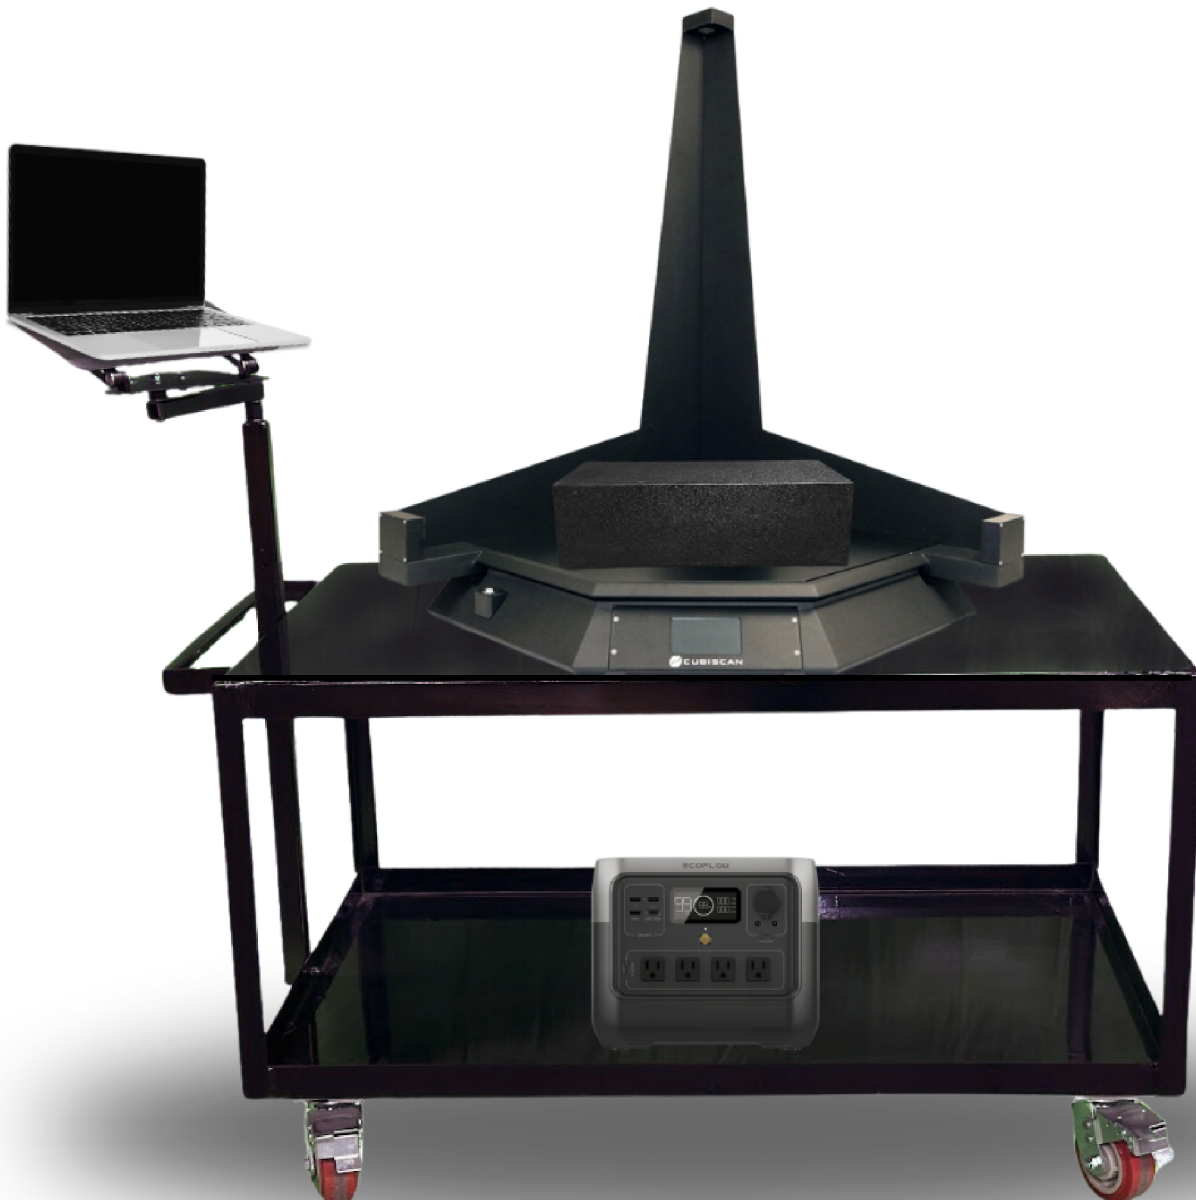

Cubiscan Accessories

Applications /Benefits

Optimize Your Cubiscan Investment with Essential Accessories - Enhance Performance and Safeguard Your Equipment!

Unlock Unmatched Flexibility with Our Mobile Cubiscan Setup! Enjoy the Reliability of a Sturdy Metal Cart and the Convenience of a Rapid Portable Battery System - Fully Charged from 0 to 100% in just 70 minutes! Boost Efficiency with our Laptop Tray Arm Attachment, and Ensure Accuracy with Accessible Test Weights and Calibration Cubes for Maintaining Precise Weighing Performance.

Bundled Accessories

Calibration Cube

12" x 5" x 3.6" plexiglass cube used to calibrate the cubiscan sensors.

Dust Cover

Black cordura nylon dust cover for the Cubiscan 100.

Optional Accessories

Calibration Weights

Calibration weights used to calibrate the Cubiscan scale.

Barcode Scanner

The LS2208 1D laser scanner can capture the everyday 13 mil UPC barcodes on items over 25 in (63.5 cm) away.

EcoFlow River 2 Pro Portable Battery

This powerful portable battery has a sizeable 768Wh capacity and 800W output. Charges 0-100% in only 70 minutes.

Computer Platform

Easy operation is the key. This swinging platform holds a laptop at a convenient level.