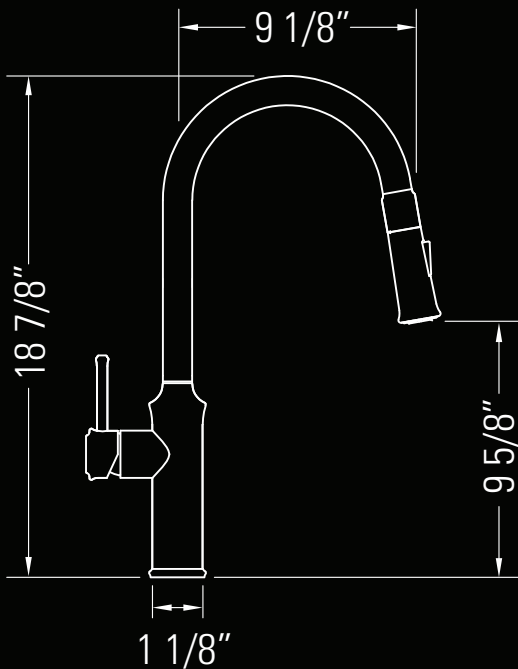

VERA

Kitchen Faucet with Pull-Out Variable Spray

Robinet de cuisine avec douchette variable rétractable

Dimensions

Overall Size
9 1/8" x 1 1/8" x 18 7/8"

Weight
6.9lbs

Dimensions

Taille globale
9 1/8" x 1 1/8" x 18 7/8"

Poids
6.9lbs

KATO®

No. **GKF126-SS**

Brushed Stainless Steel
Acier inoxydable brossé

Features

- Intuitive single-handle lever
- Flexible pull-out spout
- Integrated dual variable spray
- Swivel deck design
- Rust-proof internals
- Ceramic cartridge
- 8.3 L/min (2.2 gal/min) at 60 psi

Finishes

Brushed stainless steel

Installation

- Counter Gasket
- Lock Clamp and Nut
- Ø1 3/8" to Ø1 1/2" Hole Required
- Counter weight

Warranty

KATO® Faucet Limited Lifetime
Warranty (See website for details)
5 year commercial

Finitions

Acier inoxydable brossé

Installation

- Joint de compteur
- Collier de serrage et écrou
- Orifice Ø1 3/8" à Ø1 1/2" requis
- Contrepoids

Garantie

Robinet KATO® à durée de vie limitée
Garantie (voir le site Web pour plus de détails)
Commercial de 5 ans