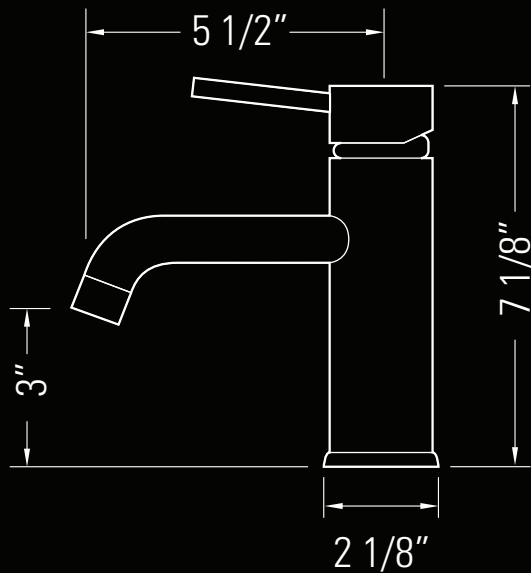

OSKAR

Vanity Faucet Robinet de vanité

Dimensions

Overall Size
5 1/2" x 2 1/8" x 7 1/8"

Weight
3.4lbs

Dimensions

Taille globale
5 1/2" x 2 1/8" x 7 1/8"

Poids
3.4lbs

KATO®

No. **GKF831**

Chrome Plated
Plaqué chrome

Features

Intuitive single-handle lever
Rust-proof internals
Ceramic cartridge
4.5 L/min (1.2 gal/min) at 60psi
Direct Flow
Overflow Strainer Included

Finishes

Chrome Plated

Installation

Counter Gasket
Lock Clamp and Nut
1 3/8" Hole Required

Warranty

KATO® Faucet Limited Lifetime
Warranty (See website for details)
5 year commercial

Standards

IAPMO (cUPC)
CSA B125
ASME A112.18.1
ADA for lever handle

Caractéristiques

Levier intuitif à poignée unique
Pièces internes antirouille
Cartouche céramique
4,5 L / min (1,2 gal / min) à 60 psi
Flux direct
Filtre à débordement inclus

Finitions

Plaqué chrome

Installation