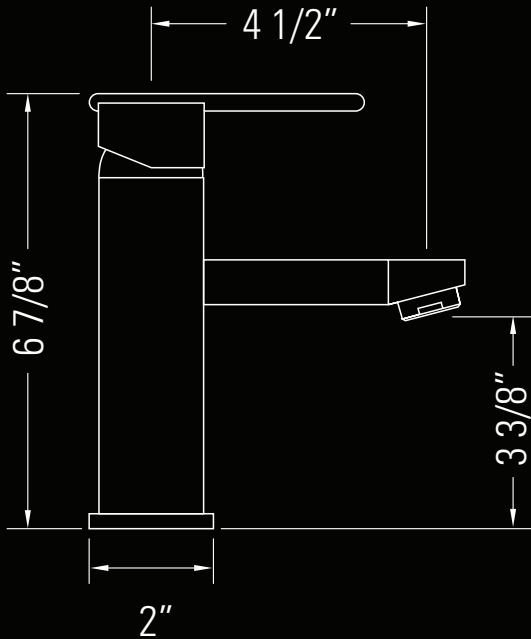

## Dimensions

Overall Size  
4 1/2" x 2" x 6 7/8"

Weight  
3.8lbs

## Dimensions

Taille globale  
4 1/2" x 2" x 6 7/8"

Poids  
3.8lbs

No. **GKF832**

Chrome Plated  
Plaqué chrome