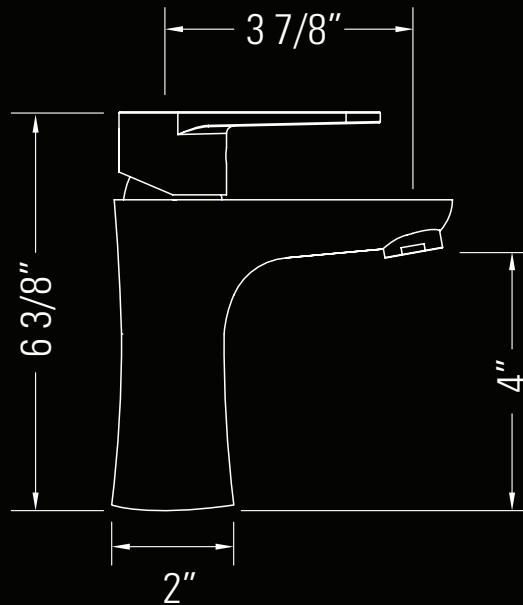

LUKA

Vanity Faucet Robinet de vanité

Dimensions

Overall Size
3 7/8" x 2" x 6 3/8"

Weight
4.5lbs

Dimensions

Taille globale
3 7/8" x 2" x 6 3/8"

Poids
4.5lbs

KATO®

No. **GKF281-SS**

Brushed Stainless Steel
Acier inoxydable brossé

Features

Intuitive single-handle lever
Rust-proof internals
Ceramic cartridge
4.5 L/min (1.2 gal/min) at 60psi
Direct Flow
Overflow Strainer Included

Finishes

Brushed Stainless Steel

Installation

Counter Gasket
Lock Clamp and Nut
1 3/8" Hole Required

Warranty

KATO® Faucet Limited Lifetime
Warranty (See website for details)
5 year commercial

Standards

IAPMO (cUPC)
CSA B125
ASME A112.18.1
ADA for lever handle

Caractéristiques

Levier intuitif à poignée unique
Pièces internes antirouille
Cartouche céramique
4,5 L / min (1,2 gal / min) à 60 psi
Flux direct
Filtre à débordement inclus

Finitions

Acier inoxydable brossé