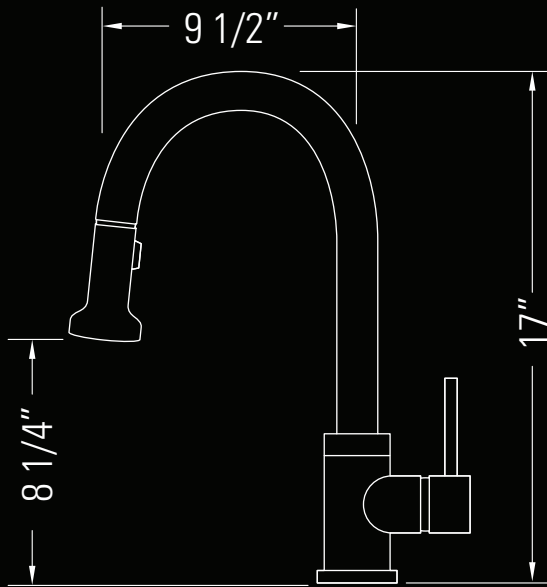

### Dimensions

Overall Size  
9 1/2" x 17"

Weight  
4.6lbs

### Dimensions

Taille globale  
9 1/2" x 17"

Poids  
4.6lbs

No. **GKF856**

Chrome Plated  
Plaqué chrome

### Features

- Intuitive single-handle lever
- Flexible pull-out spout
- Integrated dual variable spray
- Swivel deck design
- Rust-proof internals
- Ceramic cartridge
- 8.3 L/min (2.2 gal/min) at 60 psi

### Installation

- Counter Gasket
- Lock Clamp and Nut
- Ø1 3/8" to Ø1 1/2" Hole Required
- Counter weight