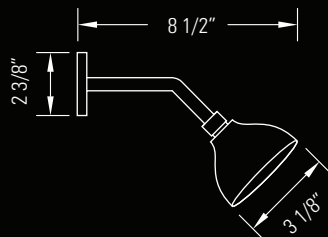

KONOR

Shower Set

Ensemble de douche

Dimensions

Overall Size
16" x 9 1/2"

Weight
6.4lbs

Dimensions

Taille globale
16" x 9 1/2"

Poids
6.4lbs

Shower Head

No. **GKBR-SH**

Tub Spout with Diverter

No. **GKBR-SP**

Chrome Plated

Plaqué Chrome

Features

Intuitive single-lever valve

Direct flow

Shower head 8.3 L/min at 60 psi

Tub spout 34 L/min at 60 psi

Finishes

Chrome plated

Installation

In wall rough-in

Caractéristiques

Valve intuitive à levier unique

Débit direct

Pommeau de douche 8,3 L/min à 60 psi

Bec de baignoire 34 L/min à 60 psi

Finitions

Plaqué chrome

Installation