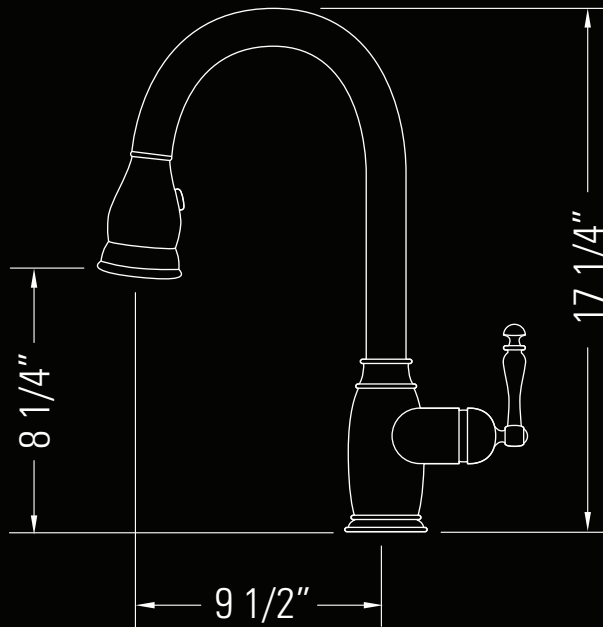

### Dimensions

Overall Size  
9 1/2" x 17 1/4"

Weight  
4.8lbs

### Dimensions

Taille globale  
9 1/2" x 17 1/4"

Poids  
4.8lbs

### Features

- Intuitive single-handle lever
- Flexible pull-out spout
- Integrated dual variable spray
- Swivel deck design
- Rust-proof internals
- Ceramic cartridge
- 8.3 L/min (2.2 gal/min) at 60 psi

### Installation

- Counter Gasket
- Lock Clamp and Nut
- Ø1 3/8" to Ø1 1/2" Hole Required
- Counter weight