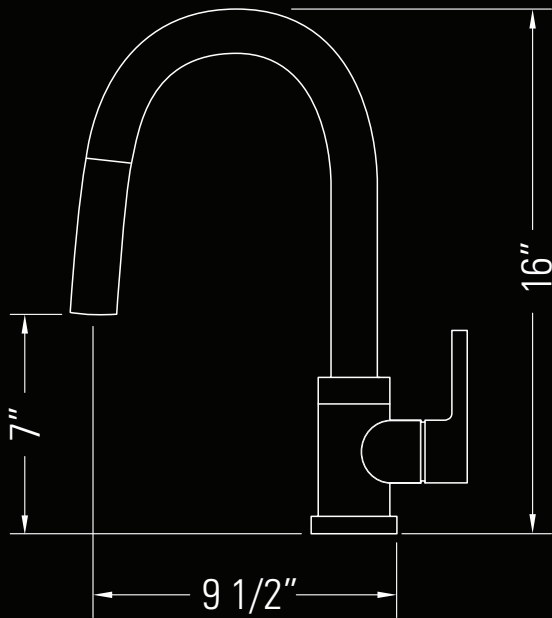

### Dimensions

Overall Size  
9 1/2" x 16"

Weight  
6.8lbs

### Dimensions

Taille globale  
9 1/2" x 16"

Poids  
6.8lbs

### Features

- Intuitive single-handle lever
- Flexible pull-out spout
- Integrated dual variable spray
- Swivel deck design
- Rust-proof internals
- Ceramic cartridge
- 8.3 L/min (2.2 gal/min) at 60 psi

### Installation

- Counter Gasket
- Lock Clamp and Nut
- Ø1 3/8" to Ø1 1/2" Hole Required
- Counter weight