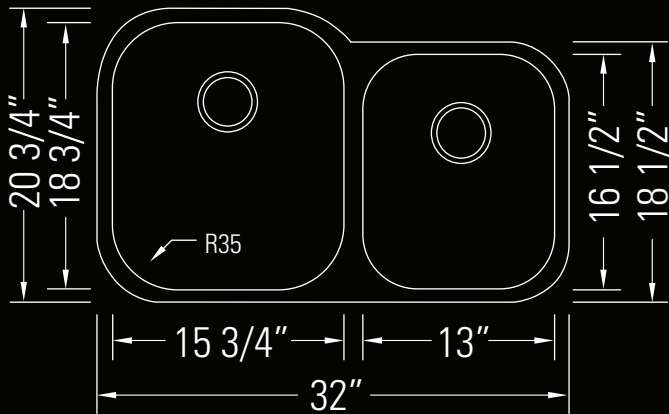

## Dimensions

Overall Size  
32" x 20 3/4" x 9"

Minimum Cabinet Width  
34"

Weight  
18lbs

## Dimensions

Taille globale  
32" x 20 3/4" x 9"

Largeur minimale de l'armoire  
34"

Poids  
18lbs

No. **GKD341L**

Stainless Steel  
Acier inoxydable

## Features

Double offset bowls  
18 Gauge T304 Stainless steel  
35mm radius corners  
FelsenTech™ undercoat  
FelsenTech™ sound and vibration dampening  
3 1/2" drain opening