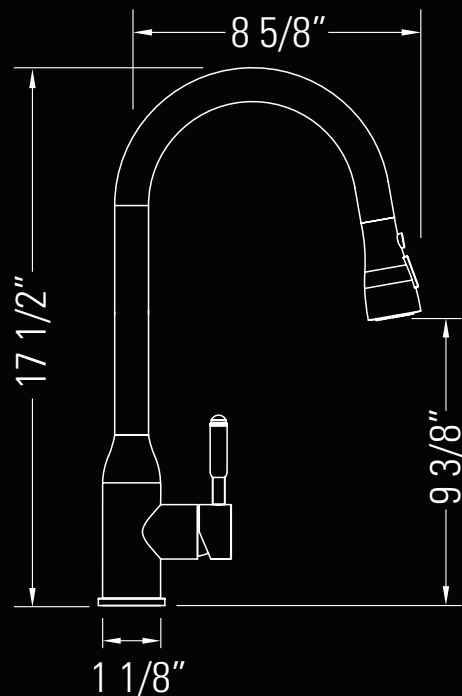

### Dimensions

Overall Size  
8 5/8" x 1 1/8" x 17 1/2"

Weight  
6.8lbs

### Dimensions

Taille globale  
8 5/8" x 1 1/8" x 17 1/2"

Poids  
6.8lbs

KATOLIVING.COM

### Installation

- Counter Gasket
- Lock Clamp and Nut
- Ø1 3/8" to Ø1 1/2" Hole Required
- Counter weight