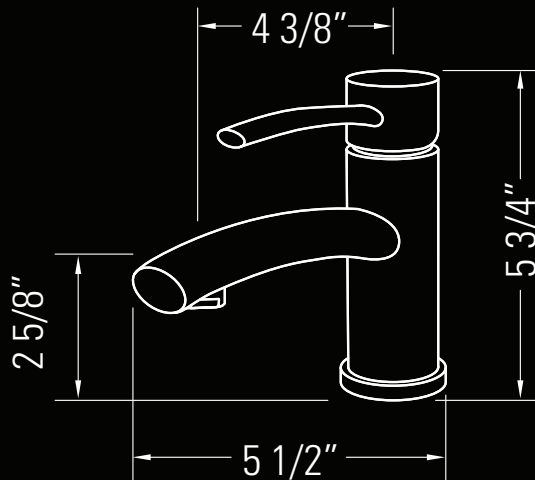

ERIKA

Vanity Faucet Robinet de vanité

Dimensions

Overall Size
5 1/2" x 5 3/4"

Weight
3.5lbs

Dimensions

Taille globale
5 1/2" x 5 3/4"

Poids
3.5lbs

KATO®

No. **GKF849**

Chrome Plated
Plaqué chrome

Features

Intuitive single-handle lever
Rust-proof internals
Ceramic cartridge
4.5 L/min (1.2 gal/min) at 60psi
Direct Flow
Overflow Strainer Included

Finishes

Chrome Plated

Installation

Counter Gasket
Lock Clamp and Nut
1 3/8" Hole Required

Warranty

KATO® Faucet Limited Lifetime
Warranty (See website for details)
5 year commercial

Standards

IAPMO (cUPC)
CSA B125
ASME A112.18.1
ADA for lever handle

Caractéristiques

Levier intuitif à poignée unique
Pièces internes antirouille
Cartouche céramique
4,5 L / min (1,2 gal / min) à 60 psi
Flux direct
Filtre à débordement inclus

Finitions

Plaqué chrome

Installation