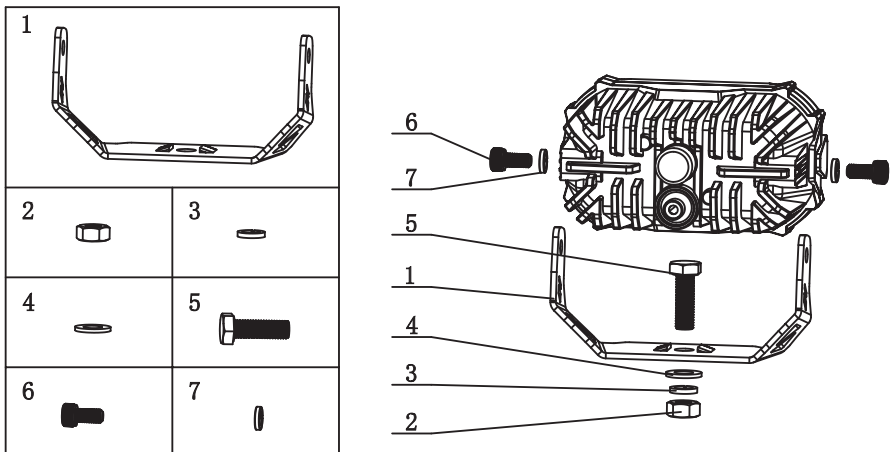

NOVSiGHT
OFFROAD LIGHTING

INSTALLATION MANUAL

4.5" OFFROAD POD SPOT BEAM

SPECIFICATIONS:

<p>Beam pattern: Spot</p>	<p>Voltage: 9 - 36V DC</p>	<p>Operating Temperature: -40°F ~ 185°F</p>
<p>What's Included: 2 x Offroad Pod 2 x Black cover 2 x Yellow cover Mounting brackets & hardware</p>		

DIMENSIONS (MM/INCH):

MOUNTING INSTALL INSTRUCTION:

INSTALL INSTRUCTION

4.5" Offroad Pod

1. Determine and suitable mounting locations to install the offroad pod, wiring harness and switch. Once all mounting locations are confirmed, connect the wires as shown above. Proper insulation at connections is required.
2. Connect positive wire and negative wire properly. Press the switch to test if the lights are functioning properly.
3. Adjust the light to the desired angle and then secure by tightening all mounting screws.