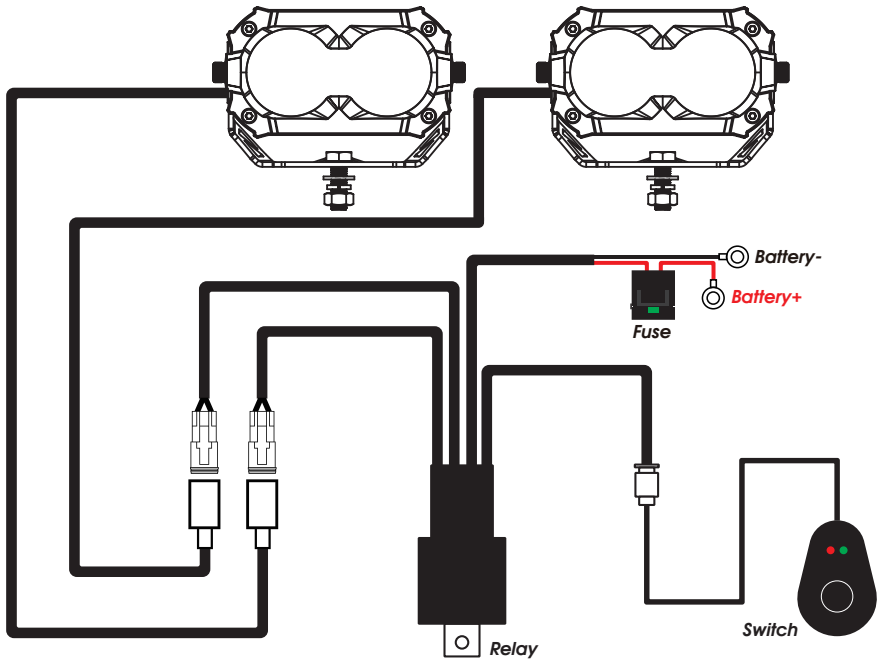

NOVSiGHT
OFFROAD LIGHTING

INSTALLATION MANUAL

4.5" OFFROAD POD SPOT BEAM

SPECIFICATIONS:

<p>Beam pattern: Spot</p>	<p>Voltage: 9 - 36V DC</p>	<p>Operating Temperature: -40°F ~ 185°F</p>
<p>What's Included: 2 x Offroad Pod 2 x Black cover 2 x Yellow cover Mounting brackets & hardware</p>		

DIMENSIONS (MM/INCH):

MOUNTING INSTALL INSTRUCTION:

INSTALL INSTRUCTION

4.5" Offroad Pod

1. Determine and suitable mounting locations to install the offroad pod, wiring harness and switch. Once all mounting locations are confirmed, connect the wires as shown above. Proper insulation at connections is required.
2. Connect positive wire and negative wire properly. Press the switch to test if the lights are functioning properly.
3. Adjust the light to the desired angle and then secure by tightening all mounting screws.