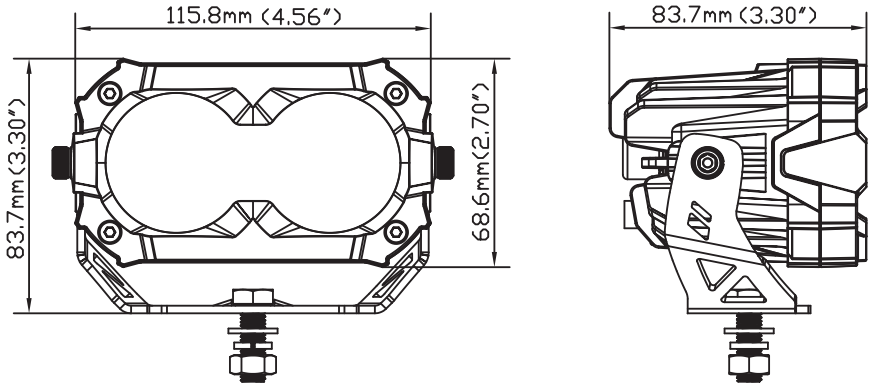

NOVSiGHT
OFFROAD LIGHTING

INSTALLATION MANUAL

4.5" OFFROAD POD SPOT BEAM

SPECIFICATIONS:

<p>Beam pattern: Spot</p>	<p>Voltage: 9 - 36V DC</p>	<p>Operating Temperature: -40°F ~ 185°F</p>
<p>What's Included: 2 x Offroad Pod 2 x Black cover 2 x Yellow cover Mounting brackets & hardware</p>		

DIMENSIONS (MM/INCH):

MOUNTING INSTALL INSTRUCTION:

INSTALL INSTRUCTION

4.5" Offroad Pod

1. Determine and suitable mounting locations to install the offroad pod, wiring harness and switch. Once all mounting locations are confirmed, connect the wires as shown above. Proper insulation at connections is required.
2. Connect positive wire and negative wire properly. Press the switch to test if the lights are functioning properly.
3. Adjust the light to the desired angle and then secure by tightening all mounting screws.