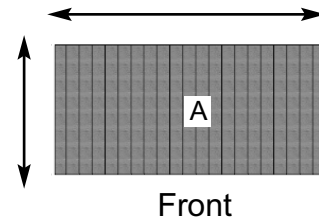

Looking for convenient storage
close to your garden or deck?

The Space Master Kit Includes:

- Organize your outdoor space like never before with our 6 ft. x 3 ft. Space Master.
- 2 Adjustable shelves for versatile storage options
- Western Red Cedar Double Doors, Trim & Floors
- Western Red Cedar Shingle Roof
- Sturdy panelized walls, with Tongue and Groove siding
- OLT recommends to paint or stain panels to protect the wood
- Accepts a wide range of finishes
- All hardware included
- Quick and easy assembly
- Approximately 5 hours to assemble, no cutting required

Specifications:

- A:** Floor Footprint = 73" wide x 35" deep
- B:** Overall Width Incl. Roof Overhang = 84"
- C:** Overall Depth Incl. Roof Overhang = 43"
- D:** Overall Max Height Incl. Floor & Roof = 86 3/4"
- E:** Overall Min. Height Incl. Floor & Roof = 70"
- F:** Interior Width frame to frame = 70"
- G:** Interior Depth frame to frame = 32"
- H:** Interior Max. Height from floor = 79" Interior
- I:** Interior Min. Height from floor = 68 1/2" Door
- J:** Opening = 43 1/2" wide x 60" high