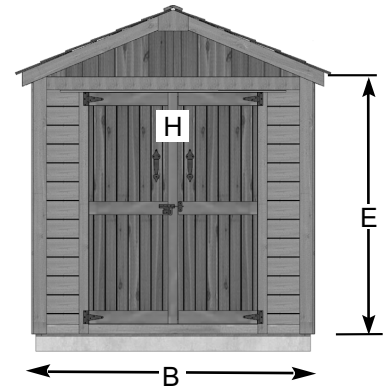

Looking for convenient storage
close to your garden or deck?

The Space Master Kit Includes:

- Organize your outdoor space like never before with our 6 ft. x 3 ft. Space Master.
- 2 Adjustable shelves for versatile storage options
- Western Red Cedar Double Doors, Trim & Floors
- Western Red Cedar Shingle Roof
- Sturdy panelized walls, with Tongue and Groove siding
- OLT recommends to paint or stain panels to protect the wood
- Accepts a wide range of finishes
- All hardware included
- Quick and easy assembly
- Approximately 5 hours to assemble, no cutting required

Specifications:

- A:** Floor Footprint = 73" wide x 35" deep
- B:** Overall Width Incl. Roof Overhang = 84"
- C:** Overall Depth Incl. Roof Overhang = 43"
- D:** Overall Max Height Incl. Floor & Roof = 86 3/4"
- E:** Overall Min. Height Incl. Floor & Roof = 70"
- F:** Interior Width frame to frame = 70"
- G:** Interior Depth frame to frame = 32"
- H:** Interior Max. Height from floor = 79" Interior
- I:** Interior Min. Height from floor = 68 1/2" Door
- J:** Opening = 43 1/2" wide x 60" high