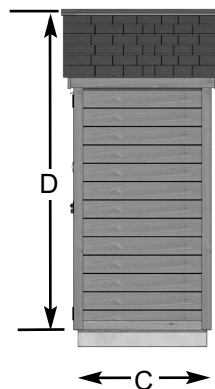

Looking for convenient storage
close to your garden or deck?

The Space Master Kit Includes:

- Organize your outdoor space like never before with our 6 ft. x 3 ft. Space Master.
- 2 Adjustable shelves for versatile storage options
- Western Red Cedar Double Doors, Trim & Floors
- Western Red Cedar Shingle Roof
- Sturdy panelized walls, with Tongue and Groove siding
- OLT recommends to paint or stain panels to protect the wood
- Accepts a wide range of finishes
- All hardware included
- Quick and easy assembly
- Approximately 5 hours to assemble, no cutting required

Specifications:

- A:** Floor Footprint = 73" wide x 35" deep
- B:** Overall Width Incl. Roof Overhang = 84"
- C:** Overall Depth Incl. Roof Overhang = 43"
- D:** Overall Max Height Incl. Floor & Roof = 86 3/4"
- E:** Overall Min. Height Incl. Floor & Roof = 70"
- F:** Interior Width frame to frame = 70"
- G:** Interior Depth frame to frame = 32"
- H:** Interior Max. Height from floor = 79" Interior
- I:** Interior Min. Height from floor = 68 1/2" Door
- J:** Opening = 43 1/2" wide x 60" high