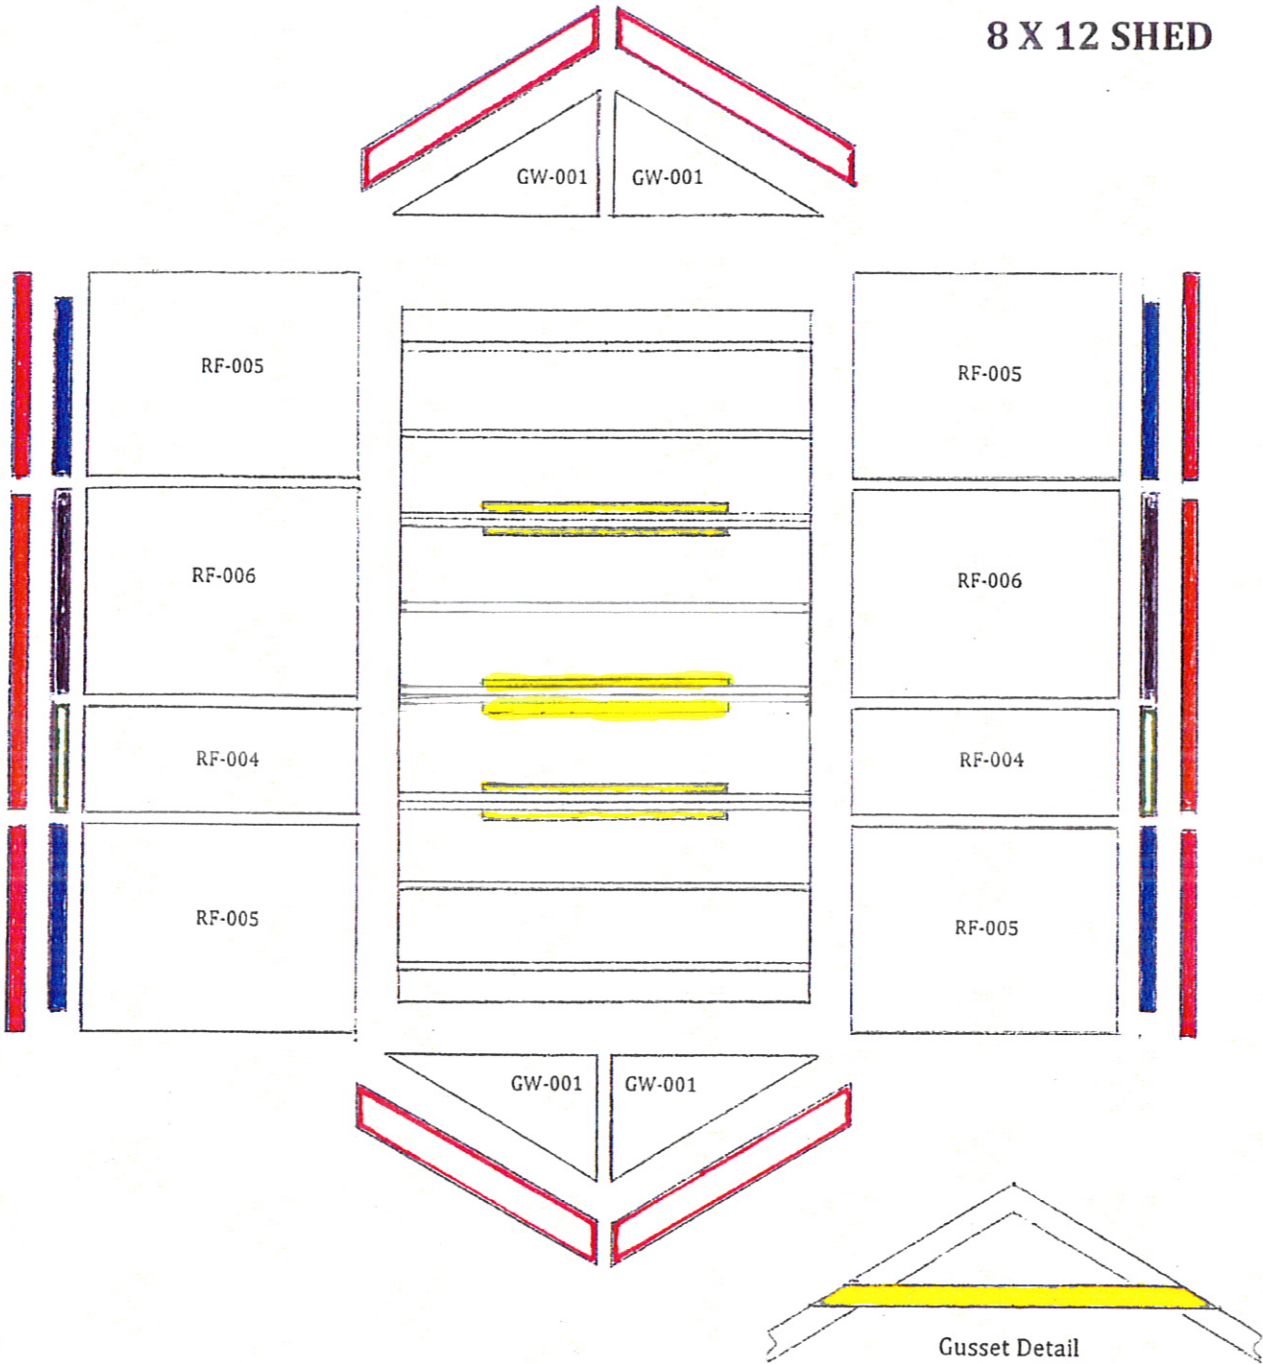

2" nails

2" screws

3" screws

PART #	DESCRIPTION	DIMENSIONS (where app.)	# OF PCS
ACCESSORIES			
P-H-PLAQSL	Square CS plaque	square plaque	1
P-H-PLAQNL	peak plaque	peak plaque	2
P-FW-001	window box	window box	2
P-SH-001	shutters	shutters	4
FASTENERS			
P-H-NL1.125	nails	1 1/8" nails	25
P-H-NL1.75	nails	1 3/4" nails	275
P-H-NL2	nails	2" nails	50
P-H-SC2	2" Screws	2" Screws	150
P-H-SC3	3" screw	3 " Screws	360
DOOR AND HARDWARE			
C-DR-001	double doors (incl. Hinges)	double doors	2
P-1371C	door stop	1 x 3 x 71 1/4	1
P-1262G	door stop	1 x 2 x 62 1/2	1
P1271I	door stop	1 x 2 x 71 5/8	2
P-H-BBLT4	barrel bolt	4 " barrel bolt	2
P-H-DHAND	door handle	door handle	2
P-H-HASP	hasp	hasp	1
Instruction manual, questionnaire and driver bit			

12 X 8 LONGHOUSE PACKAGE

PART #	DESCRIPTION	DIMENSIONS (where app.)	# OF PCS	CODE
WALL PARTS				
P-2346G	header	2 x 3 x 46 1/2	7	not shown
C-BW-003	wall panel	46 1/2" wall panel	7	BW-003
C-DF-020	door frame (vertical)	double door frame	2	
C-DF-021	door frame (horizontal)	double door frame	1	
C-WW-005	window wall	window wall with fixed window	2	WW-005

PART #	DESCRIPTION	DIMENSIONS (where app.)	# OF PCS	CODE
TOP PLATES				
P-2372C	top plate	2 x 3 x 72 1/4	4	
P-2388	top plate	2 x 3 x 88	2	

8 X 12 SHED

8x12 shed

PART #	DESCRIPTION	DIMENSIONS (where app.)	# OF PCS	CODE
ROOF PANELS AND PARTS				
P-2371KYb	gusset	2 x 3 x 71 3/4	6	
C-GW-001	gable wall	gable wall	4	GW-001
C-RF-005	roof panel	42 3/4 x 54 7/8	4	RF-005
C-RF-006	roof panel	46 1/2 x 54 7/8	2	RF-006
C-RF-004	roof panel	24 x 54 7/8	2	RF-004
P-B-G437	soffits	1/2 x 4 x 37	4	
P-B-G446G	soffits	1/2 x 4 x 46 1/2	2	
P-B-G424	soffits	1/2 x 4 x 24	2	
P-1442	fascia	1 x 4 x 42	4	
P-1458GYa	fascia	1 x 4 x 58 1/2	4	
P-1470G	fascia	1 x 4 x 70 1/2	2	
P-H-RFLT12	roofing felt	1 ft x 5 ft	5 sq ft	not shown
P-H-RCAP24	ridge caps	24"	18	not shown
P-H-MFLASS	roof flashing	3" x 12"	30	not shown