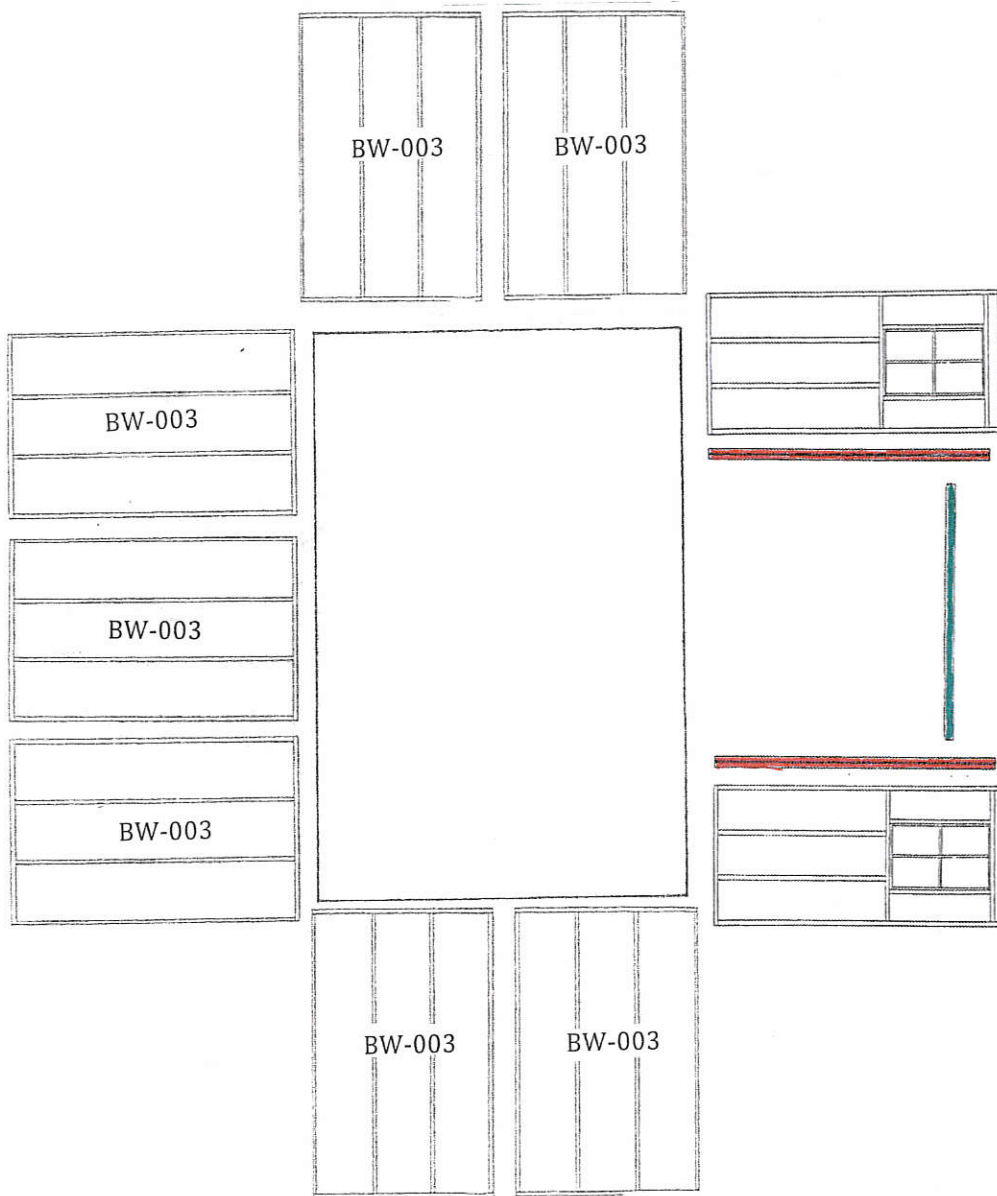

2" nails

2" screws

3" screws

PART #	DESCRIPTION	DIMENSIONS (where app.)	# OF PCS
ACCESSORIES			
P-H-PLAQSL	Square CS plaque	square plaque	1
P-H-PLAQNL	peak plaque	peak plaque	2
P-FW-001	window box	window box	2
P-SH-001	shutters	shutters	4
FASTENERS			
P-H-NL1.125	nails	1 1/8" nails	25
P-H-NL1.75	nails	1 3/4" nails	275
P-H-NL2	nails	2" nails	50
P-H-SC2	2" Screws	2" Screws	150
P-H-SC3	3" screw	3 " Screws	360
DOOR AND HARDWARE			
C-DR-001	double doors (incl. Hinges)	double doors	2
P-1371C	door stop	1 x 3 x 71 1/4	1
P-1262G	door stop	1 x 2 x 62 1/2	1
P1271I	door stop	1 x 2 x 71 5/8	2
P-H-BBLT4	barrel bolt	4 " barrel bolt	2
P-H-DHAND	door handle	door handle	2
P-H-HASP	hasp	hasp	1
Instruction manual, questionnaire and driver bit			

12 X 8 LONGHOUSE PACKAGE

PART #	DESCRIPTION	DIMENSIONS (where app.)	# OF PCS	CODE
WALL PARTS				
P-2346G	header	2 x 3 x 46 1/2	7	not shown
C-BW-003	wall panel	46 1/2" wall panel	7	BW-003
C-DF-020	door frame (vertical)	double door frame	2	
C-DF-021	door frame (horizontal)	double door frame	1	
C-WW-005	window wall	window wall with fixed window	2	WW-005

PART #	DESCRIPTION	DIMENSIONS (where app.)	# OF PCS	CODE
TOP PLATES				
P-2372C	top plate	2 x 3 x 72 1/4	4	
P-2388	top plate	2 x 3 x 88	2	

8 X 12 SHED

8x12 shed

PART #	DESCRIPTION	DIMENSIONS (where app.)	# OF PCS	CODE
ROOF PANELS AND PARTS				
P-2371KYb	gusset	2 x 3 x 71 3/4	6	
C-GW-001	gable wall	gable wall	4	GW-001
C-RF-005	roof panel	42 3/4 x 54 7/8	4	RF-005
C-RF-006	roof panel	46 1/2 x 54 7/8	2	RF-006
C-RF-004	roof panel	24 x 54 7/8	2	RF-004
P-B-G437	soffits	1/2 x 4 x 37	4	
P-B-G446G	soffits	1/2 x 4 x 46 1/2	2	
P-B-G424	soffits	1/2 x 4 x 24	2	
P-1442	fascia	1 x 4 x 42	4	
P-1458GYa	fascia	1 x 4 x 58 1/2	4	
P-1470G	fascia	1 x 4 x 70 1/2	2	
P-H-RFLT12	roofing felt	1 ft x 5 ft	5 sq ft	not shown
P-H-RCAP24	ridge caps	24"	18	not shown
P-H-MFLASS	roof flashing	3" x 12"	30	not shown