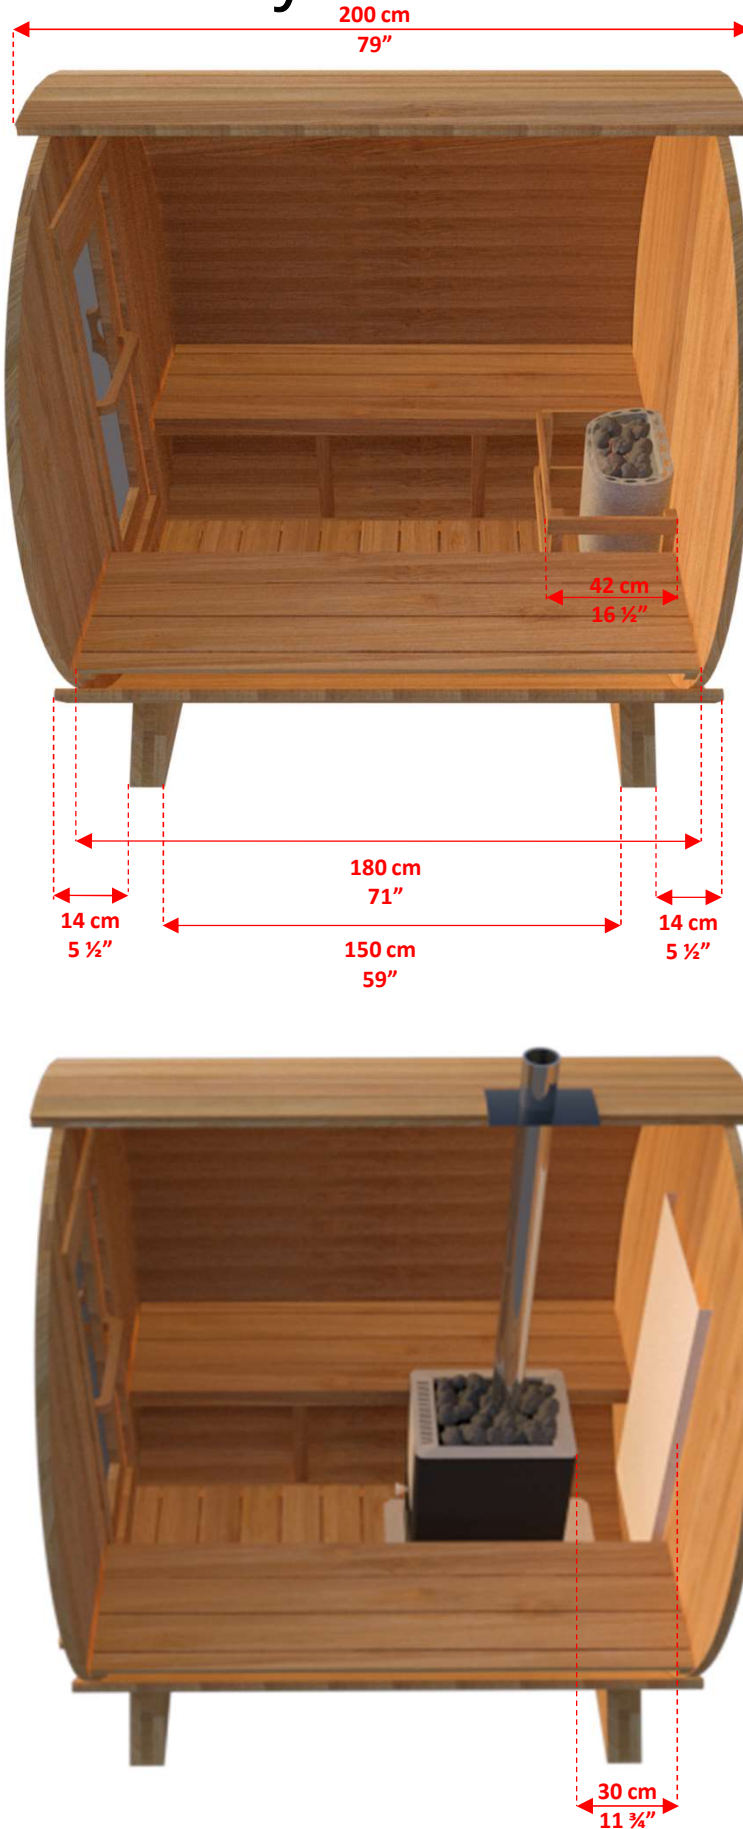

CTC22W Harmony Barrel Sauna

Manufactured by:

tel: 888-923-9813 | info@leisurecraft.com | web: www.leisurecraft.com

CTC22W Harmony Barrel Sauna

Manufactured by:

tel: 888-923-9813 | info@leisurecraft.com | web: www.leisurecraft.com