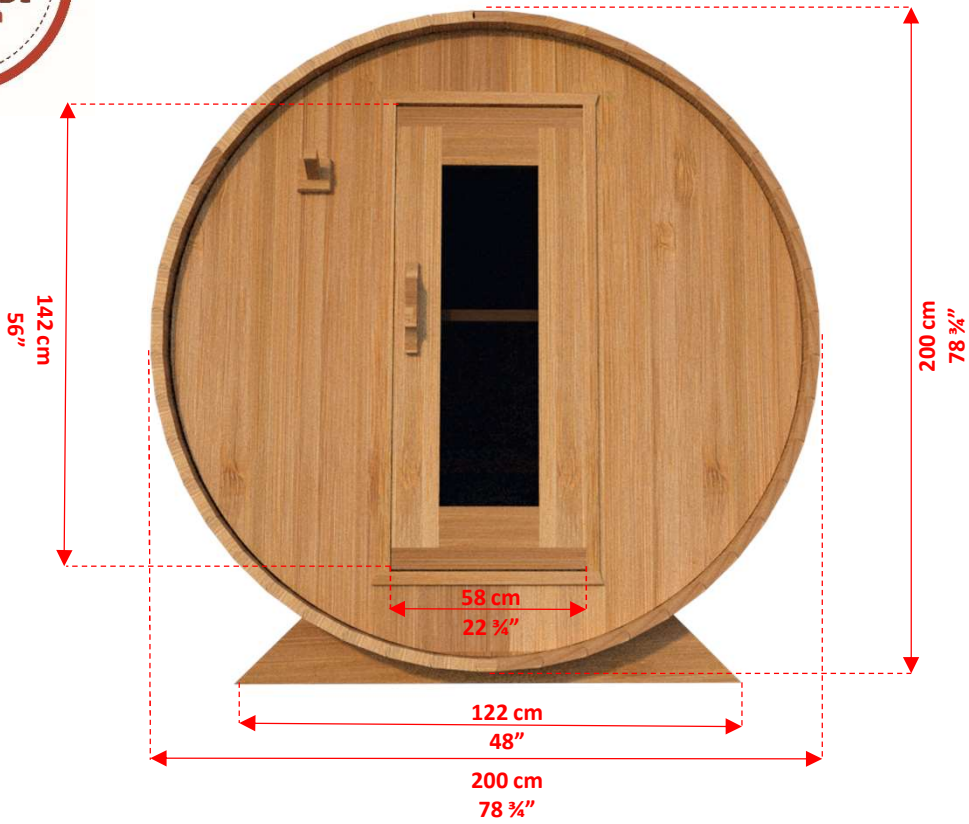

CTC22W Harmony Barrel Sauna

Manufactured by:

tel: 888-923-9813 | info@leisurecraft.com | web: www.leisurecraft.com

CTC22W Harmony Barrel Sauna

Manufactured by:

tel: 888-923-9813 | info@leisurecraft.com | web: www.leisurecraft.com