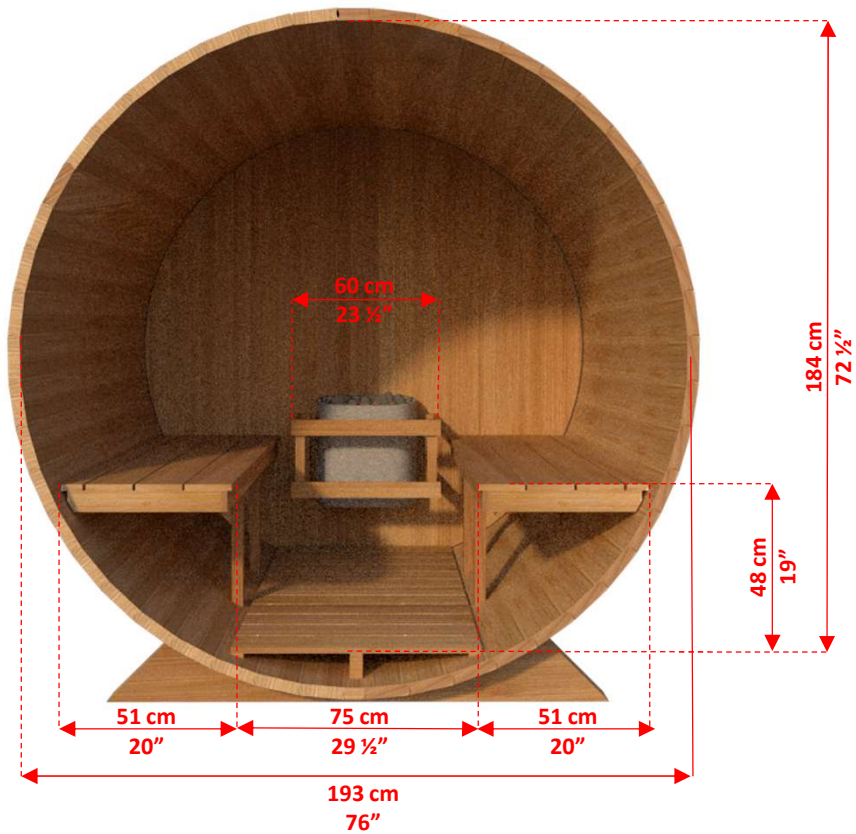

CTC22W Harmony Barrel Sauna

Manufactured by:

tel: 888-923-9813 | info@leisurecraft.com | web: www.leisurecraft.com

CTC22W Harmony Barrel Sauna

Manufactured by:

tel: 888-923-9813 | info@leisurecraft.com | web: www.leisurecraft.com