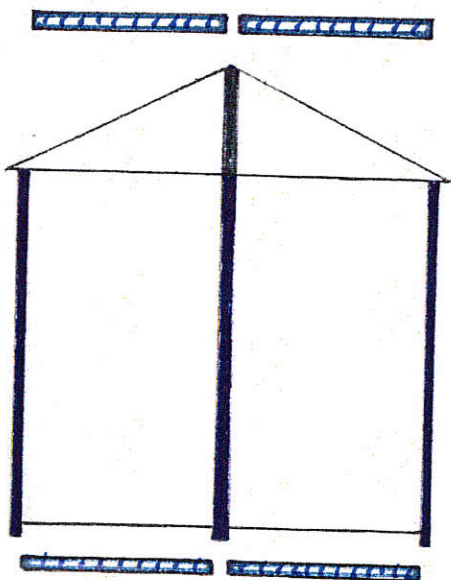

PART #	DESCRIPTION	DIMENSIONS (where app.)	# OF PCS	CODE
WALL PARTS				
P-2334G	header	2 x 3 x 34 1/2	4	not shown
P-2346G	header	2 x 3 x 46 1/2	4	not shown
C-BW-002	wall panel	34 1/2 wall panel	4	BW-002
C-BW-003	wall panel	46 1/2 wall panel	4	BW-003
C-DF-005	single door frame	door frame	1	DF-005
C-WW-003	window wall	window wall	1	WW-003

PART #	DESCRIPTION	DIMENSIONS (where app.)	# OF PCS	CODE
TOP PLATES				
P-2360C	top plate	2 x 3 x 60 1/4	4	
P-2388	top plate	2 x 3 x 88	2	

8 X 10 SHED

8x10 shed

PART #	DESCRIPTION	DIMENSIONS (where app.)	# OF PCS	CODE
OPTIONAL WOOD SHINGLE ROOF				
P-2371KYb	gusset	2 x 3 x 71 3/4	4	
C-GW-001	gable wall	gable wall	4	GW-001
C-RF-005	roof panel	42 3/4 x 54 7/8	4	RF-005
C-RF-006	roof panel	46 1/2 x 54 7/8	2	RF-006
P-B-G437	soffits	1/2 x 4 x 37	4	
P-B-G446G	soffits	1/2 x 4 x 46 1/2	2	
P-1442	fascia	1 x 4 x 42	4	
P-1446G	fascia	1 x 4 x 46 1/2	2	
P-1458GYa	gable fascia	1 x 4 x 58 1/2	4	
P-H-RFLT12	roofing felt	1 ft x 5 ft	5 sq ft	not shown
P-H-MFLASS	roof flashing	3" x 12"	20	not shown
P-H-RCAP24	ridge caps	24"	18	not shown

PART #	DESCRIPTION	DIMENSIONS (where app.)	# OF PCS	CODE
TRIM PARTS				
P-1221C	gable trim	1 x 2 x 21 1/4	2	
P-1279C	trim	1 x 2 x 79 1/4	4	
P-1280G	trim	1 x 2 x 80 1/2	4	
P-13C79C	trim	1 x 3 1/4 x 79 1/4	4	
P-B-G633	skirting	1/2 x 6 x 33	4	
P-B-G433	skirting	1/2 x 4 x 33	4	
P-B-G445	skirting	1/2 x 4 x 45	2	
P-B-G645	skirting	1/2 x 6 x 45	8	
P-14B48	door skirting	1 x 4 1/8 x 48	1	
P-1348	top door trim	1 x 3F x 48	1	