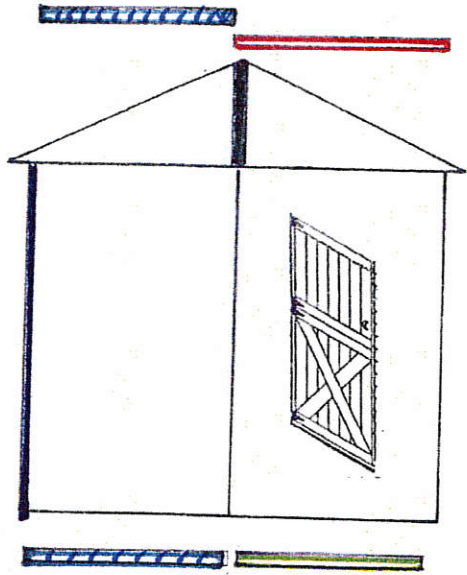

GARDENER
8 FT X 10 FT
MODEL G810

ACCESSORIES AND HARDWARE

Door Handle

"Cedarshed" plaque

Blank plaque

Window Shutters

Planter box

Hasp

PART #	DESCRIPTION	DIMENSIONS (where app.)	# OF PCS	CODE
WALL PARTS				
P-2334G	header	2 x 3 x 34 1/2	4	not shown
P-2346G	header	2 x 3 x 46 1/2	4	not shown
C-BW-002	wall panel	34 1/2 wall panel	4	BW-002
C-BW-003	wall panel	46 1/2 wall panel	4	BW-003
C-DF-005	single door frame	door frame	1	DF-005
C-WW-003	window wall	window wall	1	WW-003

PART #	DESCRIPTION	DIMENSIONS (where app.)	# OF PCS	CODE
TOP PLATES				
P-2360C	top plate	2 x 3 x 60 1/4	4	
P-2388	top plate	2 x 3 x 88	2	

8 X 10 SHED

8x10 shed

PART #	DESCRIPTION	DIMENSIONS (where app.)	# OF PCS	CODE
OPTIONAL WOOD SHINGLE ROOF				
P-2371KYb	gusset	2 x 3 x 71 3/4	4	
C-GW-001	gable wall	gable wall	4	GW-001
C-RF-005	roof panel	42 3/4 x 54 7/8	4	RF-005
C-RF-006	roof panel	46 1/2 x 54 7/8	2	RF-006
P-B-G437	soffits	1/2 x 4 x 37	4	
P-B-G446G	soffits	1/2 x 4 x 46 1/2	2	
P-1442	fascia	1 x 4 x 42	4	
P-1446G	fascia	1 x 4 x 46 1/2	2	
P-1458GYa	gable fascia	1 x 4 x 58 1/2	4	
P-H-RFLT12	roofing felt	1 ft x 5 ft	5 sq ft	not shown
P-H-MFLASS	roof flashing	3" x 12"	20	not shown
P-H-RCAP24	ridge caps	24"	18	not shown