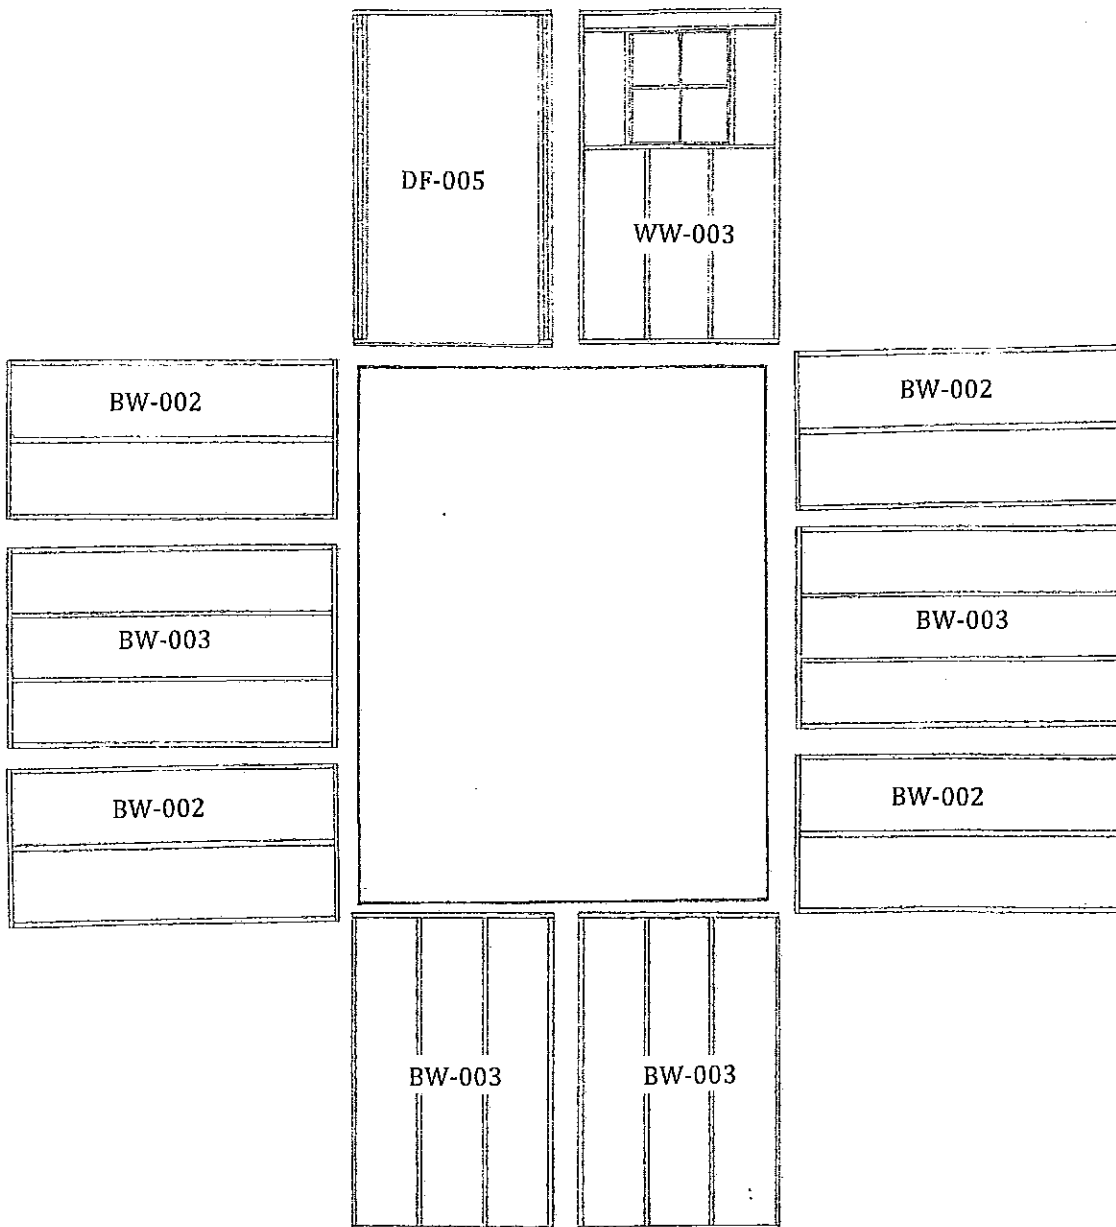

GARDENER
8 FT X 10 FT
MODEL G810

ACCESSORIES AND HARDWARE

Door Handle

"Cedarshed" plaque

Blank plaque

Window Shutters

Planter box

Hasp

Hinges

Fasteners

Barrel bolt

1 1/8" nails

1 3/4" nails

2" nails

2" screws

3" screws

PART #	DESCRIPTION	DIMENSIONS (where app.)	# OF PCS
ACCESSORIES			
P-H-PLAQL	plaque	CedarShed plaque	1
P-H-PLAQLN	plaque	plaque	1
P-FW-001	window box	window box	1
P-SH-001	shutters	shutters	2
FASTENERS			
P-H-NL1.125	nails	1 1/8" nails	25
P-H-NL1.75	nails	1 3/4" nails	275
P-H-NL2	nails	2" nails	175
P-H-SC2	2" Screws	2" Screws	150
P-H-SC3	3" screw	3" Screws	350
DOOR PARTS AND HARDWARE			
C-DR-003	Dutch Door	Dutch door	1
P-H-THING6	T-Hinges	6" T-hinges	4
P-H-BBLT4	barrel bolt	4" barrel bolt	1
P-H-DHAND	door handle	door handle	1
P-H-HASP	hasp	hasp	1
Instruction manual, questionnaire and driver bit			

PART #	DESCRIPTION	DIMENSIONS (where app.)	# OF PCS	CODE
WALL PARTS				
P-2334G	header	2 x 3 x 34 1/2	4	not shown
P-2346G	header	2 x 3 x 46 1/2	4	not shown
C-BW-002	wall panel	34 1/2 wall panel	4	BW-002
C-BW-003	wall panel	46 1/2 wall panel	4	BW-003
C-DF-005	single door frame	door frame	1	DF-005
C-WW-003	window wall	window wall	1	WW-003