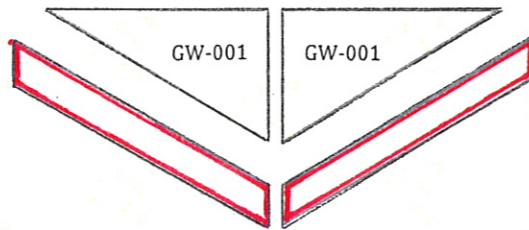

PART #	DESCRIPTION	DIMENSIONS (where app.)	# OF PCS
ACCESSORIES			
P-H-PLAQL	plaque	CedarShed plaque	1
P-H-PLAQLN	plaque	plaque	1
P-FW-001	window box	window box	1
P-SH-001	shutters	shutters	2
FASTENERS			
P-H-NL1.125	nails	1 1/8" nails	25
P-H-NL1.75	nails	1 3/4" nails	275
P-H-NL2	nails	2" nails	175
P-H-SC2	2" Screws	2" Screws	150
P-H-SC3	3" screw	3" Screws	350
DOOR PARTS AND HARDWARE			
C-DR-003	Dutch Door	Dutch door	1
P-H-THING6	T-Hinges	6" T-hinges	4
P-H-BBLT4	barrel bolt	4" barrel bolt	1
P-H-DHAND	door handle	door handle	1
P-H-HASP	hasp	hasp	1
Instruction manual, questionnaire and driver bit			

PART #	DESCRIPTION	DIMENSIONS (where app.)	# OF PCS	CODE
WALL PARTS				
P-2334G	header	2 x 3 x 34 1/2	4	not shown
P-2346G	header	2 x 3 x 46 1/2	4	not shown
C-BW-002	wall panel	34 1/2 wall panel	4	BW-002
C-BW-003	wall panel	46 1/2 wall panel	4	BW-003
C-DF-005	single door frame	door frame	1	DF-005
C-WW-003	window wall	window wall	1	WW-003

PART #	DESCRIPTION	DIMENSIONS (where app.)	# OF PCS	CODE
TOP PLATES				
P-2360C	top plate	2 x 3 x 60 1/4	4	
P-2388	top plate	2 x 3 x 88	2	

8 X 10 SHED

8x10 shed

PART #	DESCRIPTION	DIMENSIONS (where app.)	# OF PCS	CODE
OPTIONAL WOOD SHINGLE ROOF				
P-2371KYb	gusset	2 x 3 x 71 3/4	4	
C-GW-001	gable wall	gable wall	4	GW-001
C-RF-005	roof panel	42 3/4 x 54 7/8	4	RF-005
C-RF-006	roof panel	46 1/2 x 54 7/8	2	RF-006
P-B-G437	soffits	1/2 x 4 x 37	4	
P-B-G446G	soffits	1/2 x 4 x 46 1/2	2	
P-1442	fascia	1 x 4 x 42	4	
P-1446G	fascia	1 x 4 x 46 1/2	2	
P-1458GYa	gable fascia	1 x 4 x 58 1/2	4	
P-H-RFLT12	roofing felt	1 ft x 5 ft	5 sq ft	not shown
P-H-MFLASS	roof flashing	3" x 12"	20	not shown
P-H-RCAP24	ridge caps	24"	18	not shown