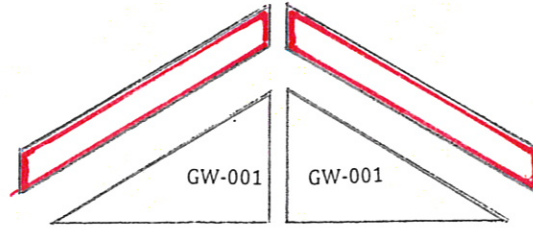

8 X 10 SHED

8x10 shed

PART #	DESCRIPTION	DIMENSIONS (where app.)	# OF PCS	CODE
OPTIONAL WOOD SHINGLE ROOF				
P-2371KYb	gusset	2 x 3 x 71 3/4	4	
C-GW-001	gable wall	gable wall	4	GW-001
C-RF-005	roof panel	42 3/4 x 54 7/8	4	RF-005
C-RF-006	roof panel	46 1/2 x 54 7/8	2	RF-006
P-B-G437	soffits	1/2 x 4 x 37	4	
P-B-G446G	soffits	1/2 x 4 x 46 1/2	2	
P-1442	fascia	1 x 4 x 42	4	
P-1446G	fascia	1 x 4 x 46 1/2	2	
P-1458GYa	gable fascia	1 x 4 x 58 1/2	4	
P-H-RFLT12	roofing felt	1 ft x 5 ft	5 sq ft	not shown
P-H-MFLASS	roof flashing	3" x 12"	20	not shown
P-H-RCAP24	ridge caps	24"	18	not shown