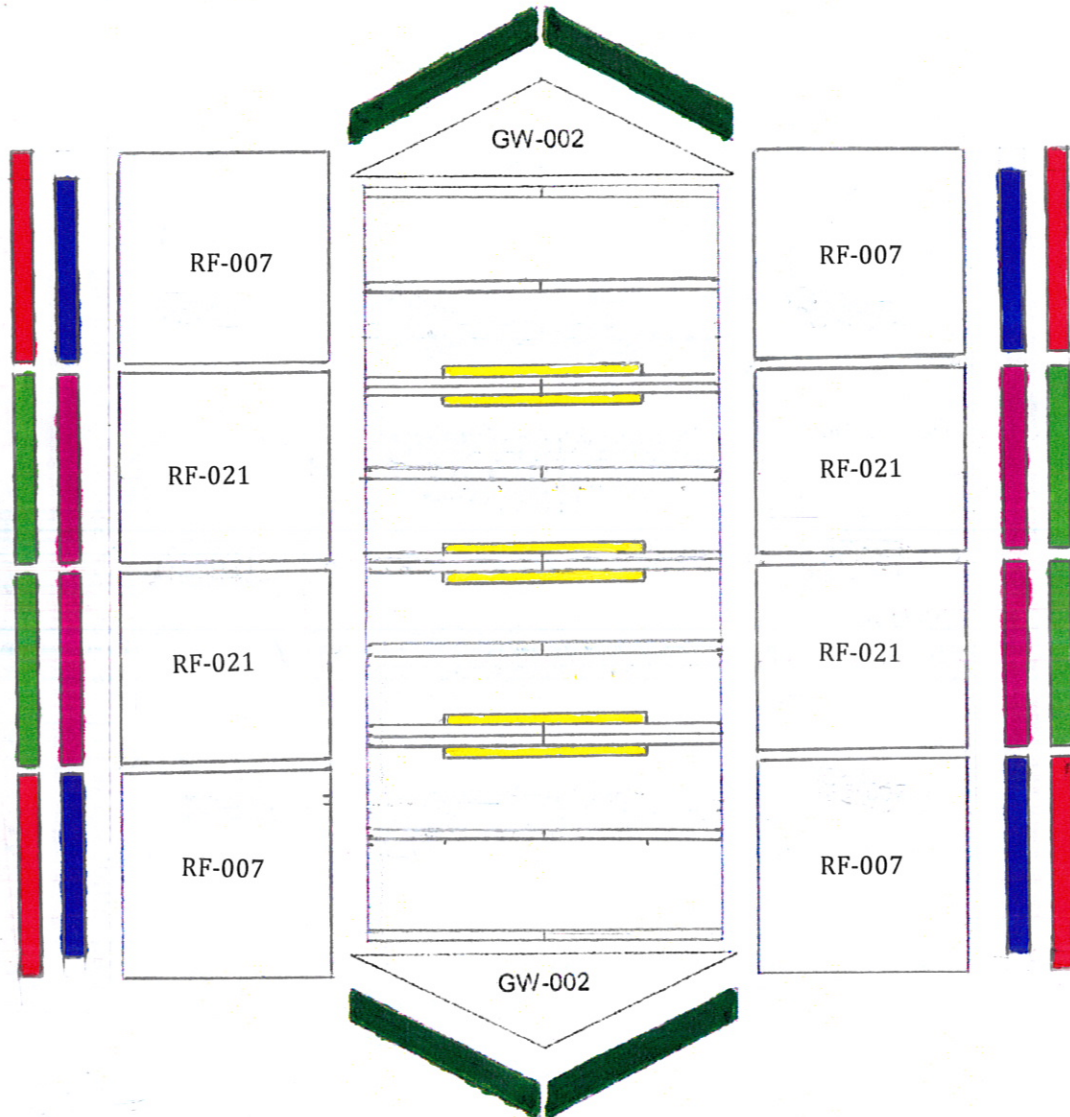

## Fasteners

Barrel bolt

1 1/8" nails

1 3/4" nails

2" nails

2" screws

3" screws

PART #	DESCRIPTION	DIMENSIONS (where app.)	# OF PCS
<b>ACCESSORIES</b>			
P-H-PLAQL	peak CS plaque	peak CS plaque	1
P-H-PLAQLNL	peak plaque	peak plaque	1
P-FW-001	window box	window box	1
P-SH-001	shutters	shutters	2
<b>FASTENERS</b>			
P-H-NL1.125	nails	1 1/8" nails	25
P-H-NL1.75	nails	1 3/4" nails	350
P-H-NL2	nails	2" nails	75
P-H-SC2	2" screw	2" screws	140
P-H-SC3	3" screw	3" screws	400
<b>HARDWARE</b>			
C-DR-006	door	dutch door	1
P-H-THING6	T-Hinges	6" T-hinges	4
P-H-BBLT4	barrel bolt	4" barrel bolt	1
P-H-DHAND	door handle	door handle	1
P-H-HASP	hasp	hasp	1

PART #	DESCRIPTION	DIMENSIONS (where app.)	# OF PCS
<b>WALL PARTS</b>			
P-2334G	header	2 x 3 x 34 1/2	10
C-BW-002	solid wall	34 1/2 x 73	10
C-DF-001	door frame	door frame	1
C-WW-005	window wall	34 1/2 x 73	1

PART #	DESCRIPTION	DIMENSIONS (where app.)	# OF PCS	CODE
	<b>TOP PLATES</b>			
P-2354C	top plate	2 x 3 x 54 1/4	4	Yellow
P-2364	top plate	2 x 3 x 64	2	Blue
P-2334G	top plate	2 x 3 x 34 1/2	2	Red

Gusset Details

PART #	DESCRIPTION	DIMENSIONS (where app.)	# OF PCS	CODE
	<b>TRIM PARTS</b>			
P-1279C	trim	1 x 2 x 79 1/4	6	
P-1280G	trim	1 x 2 x 80 1/2	4	
P-13C79C	trim	1 x 3 1/4 x 79 1/4	4	
P-B-G433	skirting	1/2 x 4 x 33	8	
P-B-G633	skirting	1/2 x 6 x 33	14	
P-14B36	door skirting	1 x 4 1/8 x 36	1	
P-1336	top door trim	1 x 3F x 36	1	