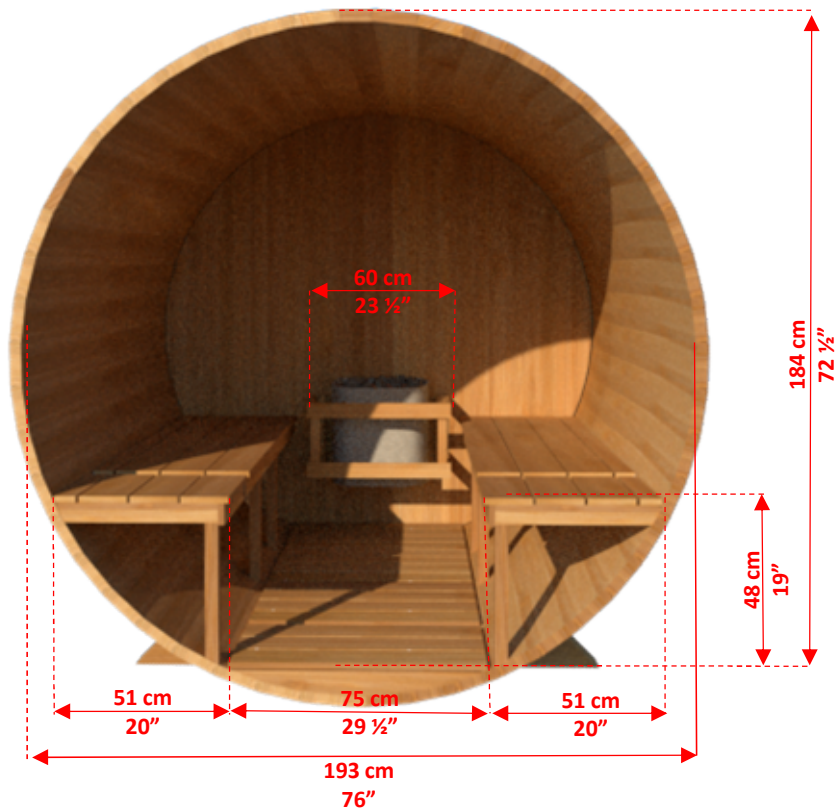

CT Tranquility CTC2345W

2m x 3m White Cedar Barrel Sauna with 45cm Porch

CT Tranquility CTC2345W 2m x 3m White Cedar Barrel Sauna with 45cm Porch

CT Tranquility CTC2345W 2m x 3m White Cedar Barrel Sauna with 45cm Porch

TC-01	46	300cm Standard Sauna Staves
TC-02	1	300cm Special Top Stave (Concave on both sides)
TC-03	1	300cm Special Bottom Stave (Convex on both sides)
TC-04	3	Barrel Cradles
TC-05	4	Half Moon Wall Sections with Bench Mount Brackets.
TC-06	1	Front Middle Wall Section + Pre-Hung Door
TC-07	1	Back Wall Section
TC-08	2	Pre Assembled Bench 241cm
TC-09	4	Bench Support Brackets
TC-10	1	Flat Floor (75cm x 241cm)
AB-01	4	Aluminum Sauna Bands
TR-01	1	Single Hook Towel Rack
DH-01	1	Outer Door Handle
DH-02	1	Inner Door Handle
TC-11	2	Pre Assembled Porch Bench 44cm
TC-12	2	Porch Bench Support Brackets
TC-13	1	Porch Flat Floor (75cm x 44cm)

Crate Size: 307cmx114cmx86cm
120"x45"x34"