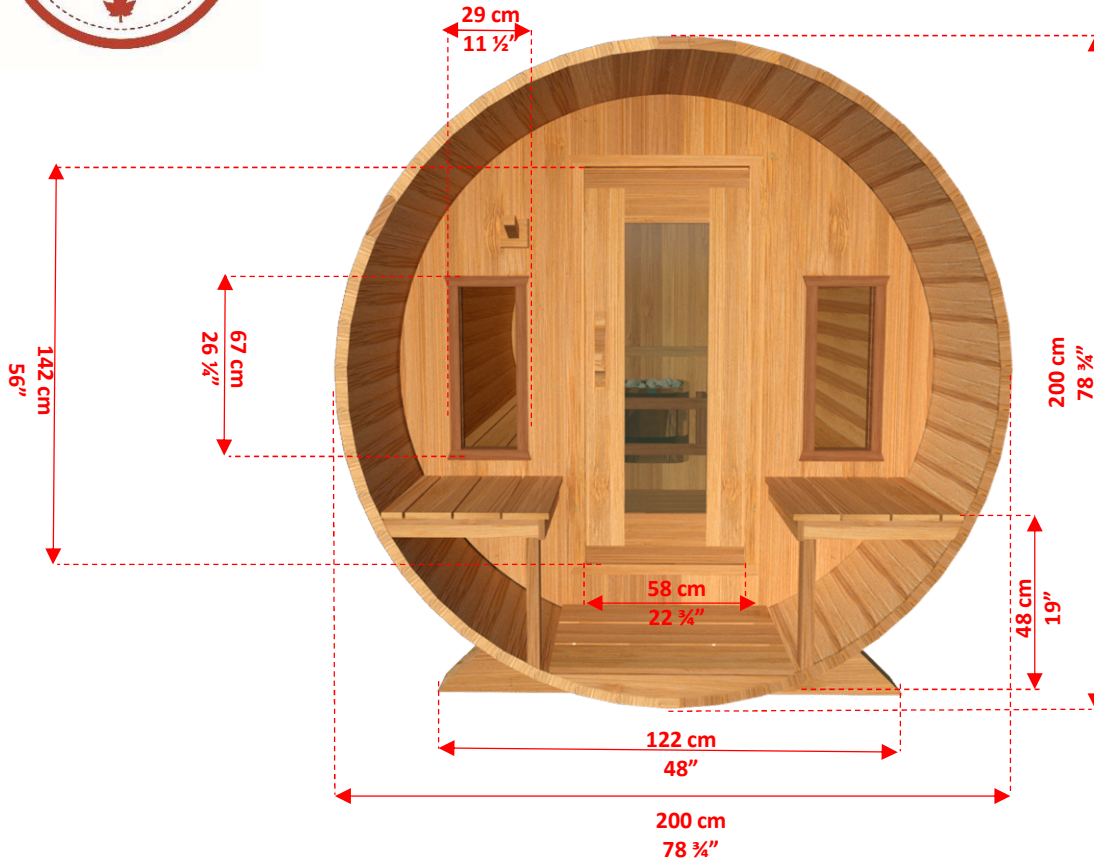

CT Tranquility CTC2345W

2m x 3m White Cedar Barrel Sauna with 45cm Porch

CT Tranquility CTC2345W 2m x 3m White Cedar Barrel Sauna with 45cm Porch

CT Tranquility CTC2345W 2m x 3m White Cedar Barrel Sauna with 45cm Porch

TC-01	46	300cm Standard Sauna Staves
TC-02	1	300cm Special Top Stave (Concave on both sides)
TC-03	1	300cm Special Bottom Stave (Convex on both sides)
TC-04	3	Barrel Cradles
TC-05	4	Half Moon Wall Sections with Bench Mount Brackets.
TC-06	1	Front Middle Wall Section + Pre-Hung Door
TC-07	1	Back Wall Section
TC-08	2	Pre Assembled Bench 241cm
TC-09	4	Bench Support Brackets
TC-10	1	Flat Floor (75cm x 241cm)
AB-01	4	Aluminum Sauna Bands
TR-01	1	Single Hook Towel Rack
DH-01	1	Outer Door Handle
DH-02	1	Inner Door Handle
TC-11	2	Pre Assembled Porch Bench 44cm
TC-12	2	Porch Bench Support Brackets
TC-13	1	Porch Flat Floor (75cm x 44cm)

Crate Size: 307cmx114cmx86cm
120"x45"x34"