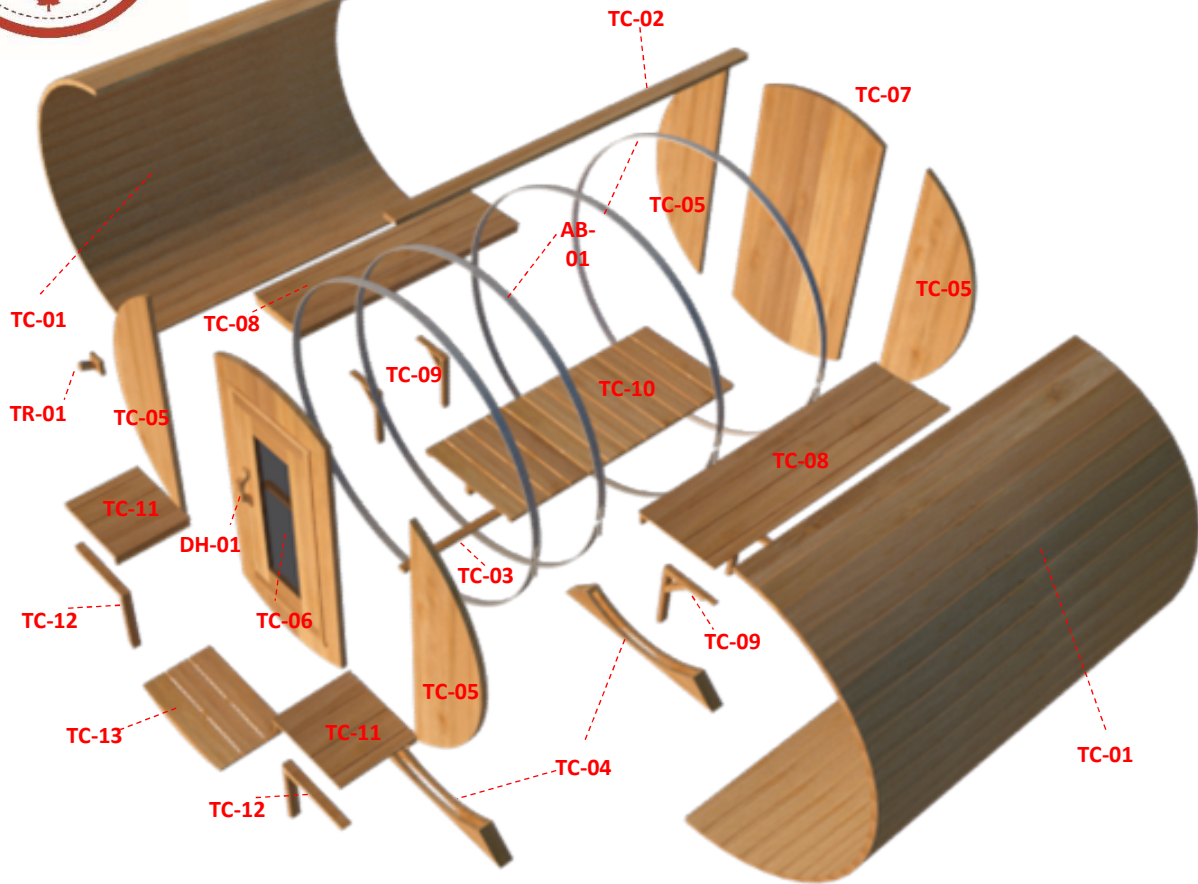

CT Tranquility CTC2345W

2m x 3m White Cedar Barrel Sauna with 45cm Porch

CT Tranquility CTC2345W 2m x 3m White Cedar Barrel Sauna with 45cm Porch

CT Tranquility CTC2345W 2m x 3m White Cedar Barrel Sauna with 45cm Porch

TC-01	46	300cm Standard Sauna Staves
TC-02	1	300cm Special Top Stave (Concave on both sides)
TC-03	1	300cm Special Bottom Stave (Convex on both sides)
TC-04	3	Barrel Cradles
TC-05	4	Half Moon Wall Sections with Bench Mount Brackets.
TC-06	1	Front Middle Wall Section + Pre-Hung Door
TC-07	1	Back Wall Section
TC-08	2	Pre Assembled Bench 241cm
TC-09	4	Bench Support Brackets
TC-10	1	Flat Floor (75cm x 241cm)
AB-01	4	Aluminum Sauna Bands
TR-01	1	Single Hook Towel Rack
DH-01	1	Outer Door Handle
DH-02	1	Inner Door Handle
TC-11	2	Pre Assembled Porch Bench 44cm
TC-12	2	Porch Bench Support Brackets
TC-13	1	Porch Flat Floor (75cm x 44cm)

Crate Size: 307cmx114cmx86cm
120"x45"x34"