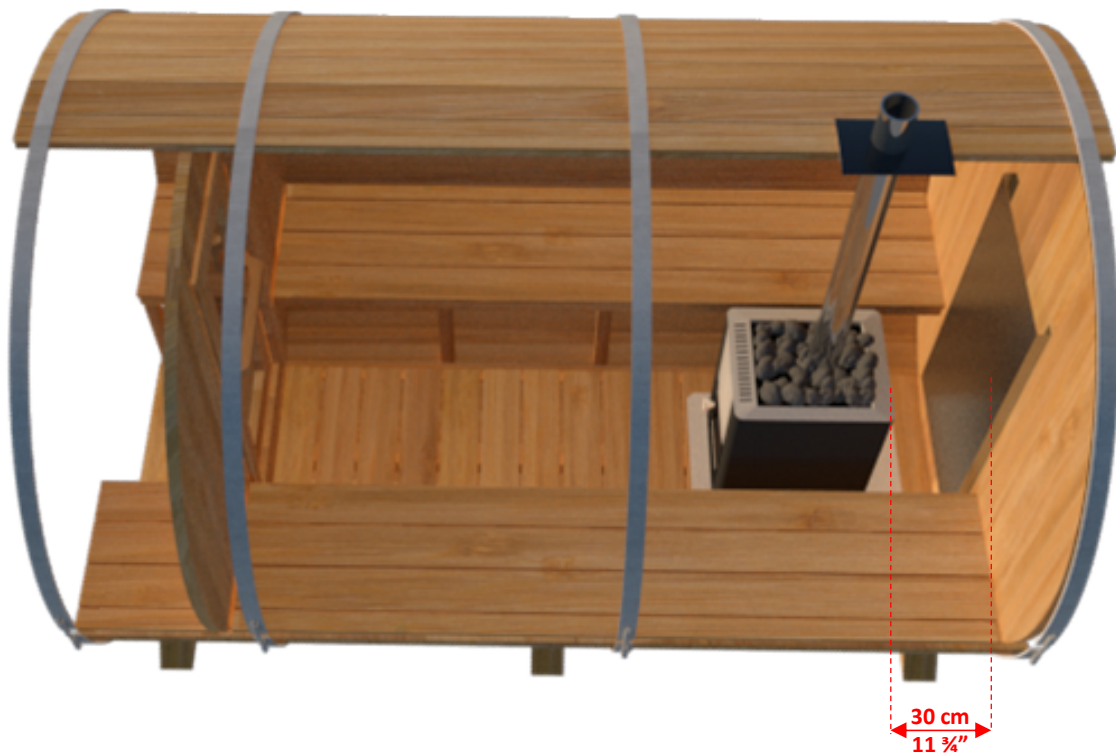

CT Tranquility CTC2345W

2m x 3m White Cedar Barrel Sauna with 45cm Porch

CT Tranquility CTC2345W 2m x 3m White Cedar Barrel Sauna with 45cm Porch

CT Tranquility CTC2345W 2m x 3m White Cedar Barrel Sauna with 45cm Porch

TC-01	46	300cm Standard Sauna Staves
TC-02	1	300cm Special Top Stave (Concave on both sides)
TC-03	1	300cm Special Bottom Stave (Convex on both sides)
TC-04	3	Barrel Cradles
TC-05	4	Half Moon Wall Sections with Bench Mount Brackets.
TC-06	1	Front Middle Wall Section + Pre-Hung Door
TC-07	1	Back Wall Section
TC-08	2	Pre Assembled Bench 241cm
TC-09	4	Bench Support Brackets
TC-10	1	Flat Floor (75cm x 241cm)
AB-01	4	Aluminum Sauna Bands
TR-01	1	Single Hook Towel Rack
DH-01	1	Outer Door Handle
DH-02	1	Inner Door Handle
TC-11	2	Pre Assembled Porch Bench 44cm
TC-12	2	Porch Bench Support Brackets
TC-13	1	Porch Flat Floor (75cm x 44cm)

Crate Size: 307cmx114cmx86cm
120"x45"x34"