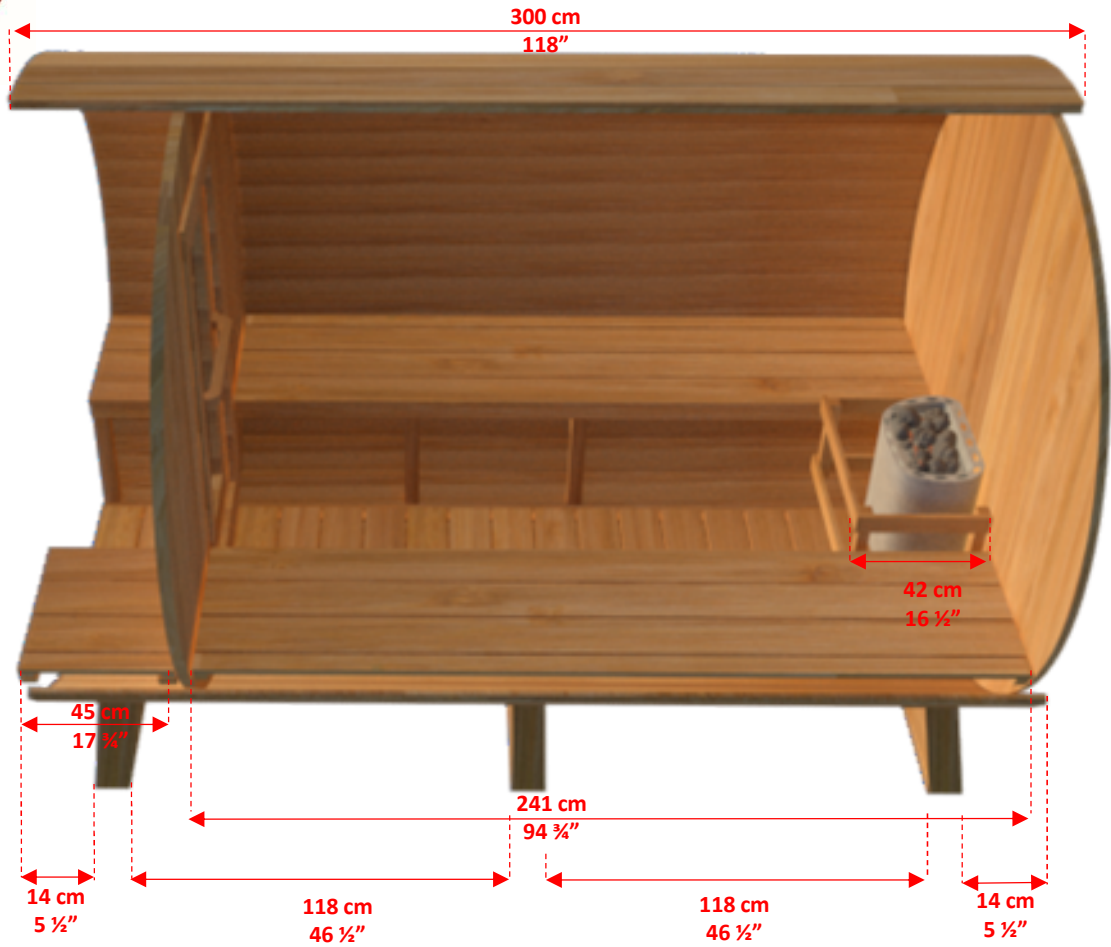

CT Tranquility CTC2345W

2m x 3m White Cedar Barrel Sauna with 45cm Porch

CT Tranquility CTC2345W 2m x 3m White Cedar Barrel Sauna with 45cm Porch

CT Tranquility CTC2345W 2m x 3m White Cedar Barrel Sauna with 45cm Porch

TC-01	46	300cm Standard Sauna Staves
TC-02	1	300cm Special Top Stave (Concave on both sides)
TC-03	1	300cm Special Bottom Stave (Convex on both sides)
TC-04	3	Barrel Cradles
TC-05	4	Half Moon Wall Sections with Bench Mount Brackets.
TC-06	1	Front Middle Wall Section + Pre-Hung Door
TC-07	1	Back Wall Section
TC-08	2	Pre Assembled Bench 241cm
TC-09	4	Bench Support Brackets
TC-10	1	Flat Floor (75cm x 241cm)
AB-01	4	Aluminum Sauna Bands
TR-01	1	Single Hook Towel Rack
DH-01	1	Outer Door Handle
DH-02	1	Inner Door Handle
TC-11	2	Pre Assembled Porch Bench 44cm
TC-12	2	Porch Bench Support Brackets
TC-13	1	Porch Flat Floor (75cm x 44cm)

Crate Size: 307cmx114cmx86cm
120"x45"x34"