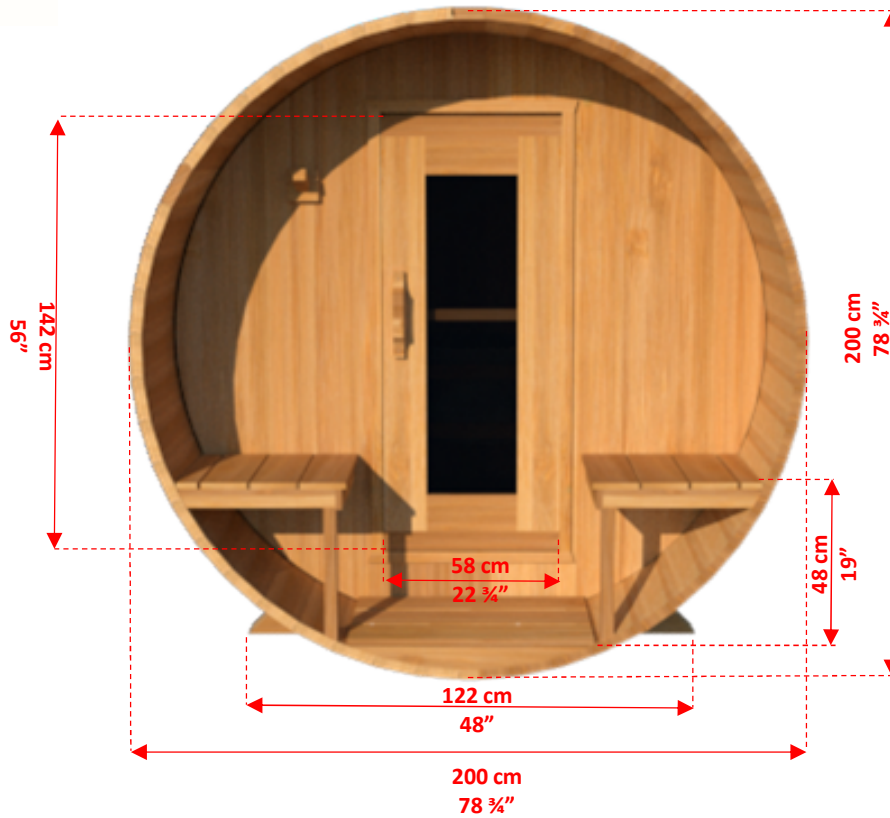

CT Serenity CTC2245W

2m x 2m White Cedar Barrel Sauna with Porch

CT Serenity CTC2245W

2m x 2m White Cedar Barrel Sauna with Porch

CT Serenity CTC2245W 2m x 2m White Cedar Barrel Sauna with 45cm Porch

TC-01	46	240cm Standard Sauna Staves
TC-02	1	240cm Special Top Stave (Concave on both sides)
TC-03	1	240cm Special Bottom Stave (Convex on both sides)
TC-04	3	Barrel Cradles
TC-05	4	Half Moon Wall Sections with Bench Mount Brackets.
TC-06	1	Front Middle Wall Section + Pre-Hung Door
TC-07	1	Back Wall Section
TC-08	2	Pre Assembled Bench 180cm
TC-09	4	Bench Support Brackets
TC-10	1	Flat Floor (75cm x 180cm)
AB-01	4	Aluminum Sauna Bands
TR-01	1	Single Hook Towel Rack
DH-01	1	Outer Door Handle
DH-02	1	Inner Door Handle
TC-11	2	Pre Assembled Porch Bench 44cm
TC-12	2	Porch Bench Support Brackets
TC-13	1	Porch Flat Floor (75cm x 44cm)

Crate Size: 251cmx114cmx86cm
99"x45"x34"