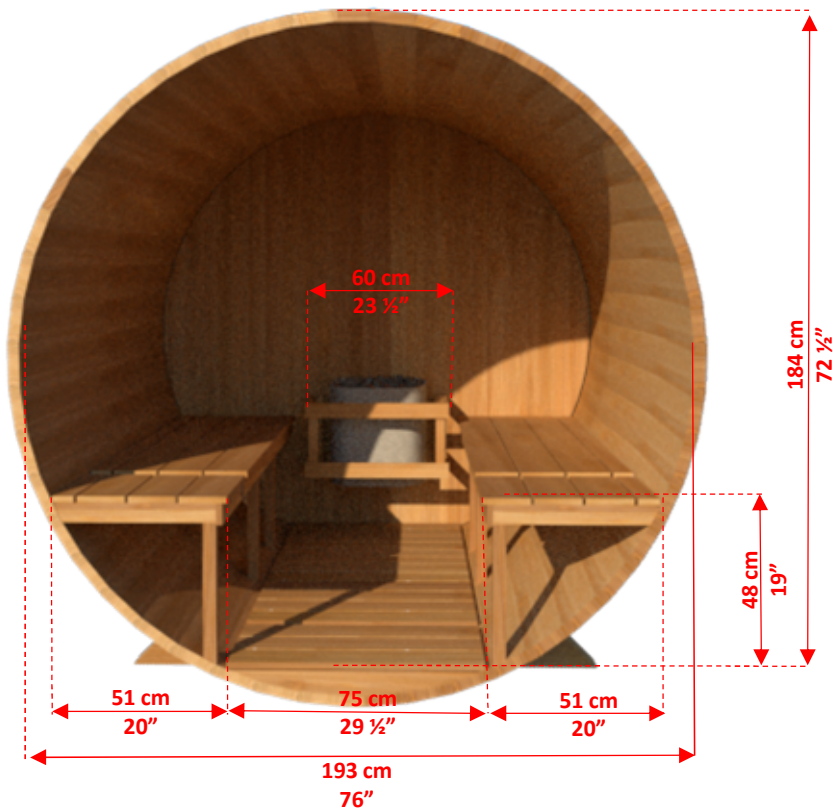

CT Serenity CTC2245W

2m x 2m White Cedar Barrel Sauna with Porch

CT Serenity CTC2245W

2m x 2m White Cedar Barrel Sauna with Porch

CT Serenity CTC2245W 2m x 2m White Cedar Barrel Sauna with 45cm Porch

TC-01	46	240cm Standard Sauna Staves
TC-02	1	240cm Special Top Stave (Concave on both sides)
TC-03	1	240cm Special Bottom Stave (Convex on both sides)
TC-04	3	Barrel Cradles
TC-05	4	Half Moon Wall Sections with Bench Mount Brackets.
TC-06	1	Front Middle Wall Section + Pre-Hung Door
TC-07	1	Back Wall Section
TC-08	2	Pre Assembled Bench 180cm
TC-09	4	Bench Support Brackets
TC-10	1	Flat Floor (75cm x 180cm)
AB-01	4	Aluminum Sauna Bands
TR-01	1	Single Hook Towel Rack
DH-01	1	Outer Door Handle
DH-02	1	Inner Door Handle
TC-11	2	Pre Assembled Porch Bench 44cm
TC-12	2	Porch Bench Support Brackets
TC-13	1	Porch Flat Floor (75cm x 44cm)

Crate Size: 251cmx114cmx86cm
99"x45"x34"