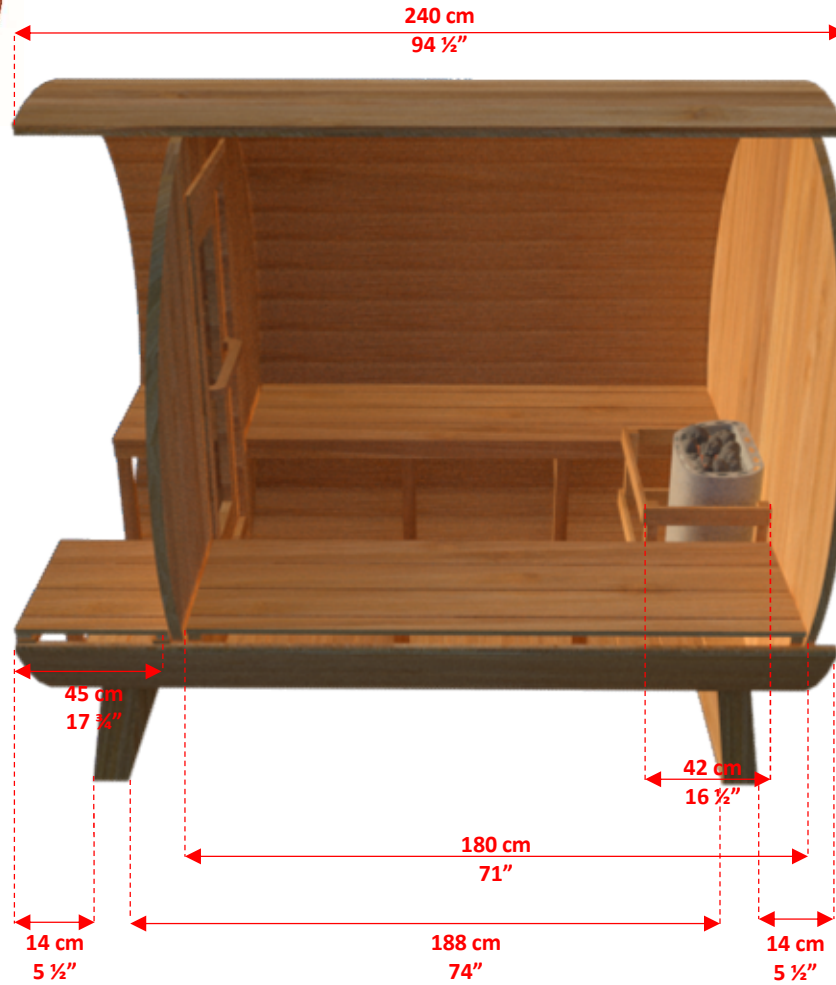

CT Serenity CTC2245W

2m x 2m White Cedar Barrel Sauna with Porch

CT Serenity CTC2245W

2m x 2m White Cedar Barrel Sauna with Porch

CT Serenity CTC2245W 2m x 2m White Cedar Barrel Sauna with 45cm Porch

TC-01	46	240cm Standard Sauna Staves
TC-02	1	240cm Special Top Stave (Concave on both sides)
TC-03	1	240cm Special Bottom Stave (Convex on both sides)
TC-04	3	Barrel Cradles
TC-05	4	Half Moon Wall Sections with Bench Mount Brackets.
TC-06	1	Front Middle Wall Section + Pre-Hung Door
TC-07	1	Back Wall Section
TC-08	2	Pre Assembled Bench 180cm
TC-09	4	Bench Support Brackets
TC-10	1	Flat Floor (75cm x 180cm)
AB-01	4	Aluminum Sauna Bands
TR-01	1	Single Hook Towel Rack
DH-01	1	Outer Door Handle
DH-02	1	Inner Door Handle
TC-11	2	Pre Assembled Porch Bench 44cm
TC-12	2	Porch Bench Support Brackets
TC-13	1	Porch Flat Floor (75cm x 44cm)

Crate Size: 251cmx114cmx86cm
99"x45"x34"