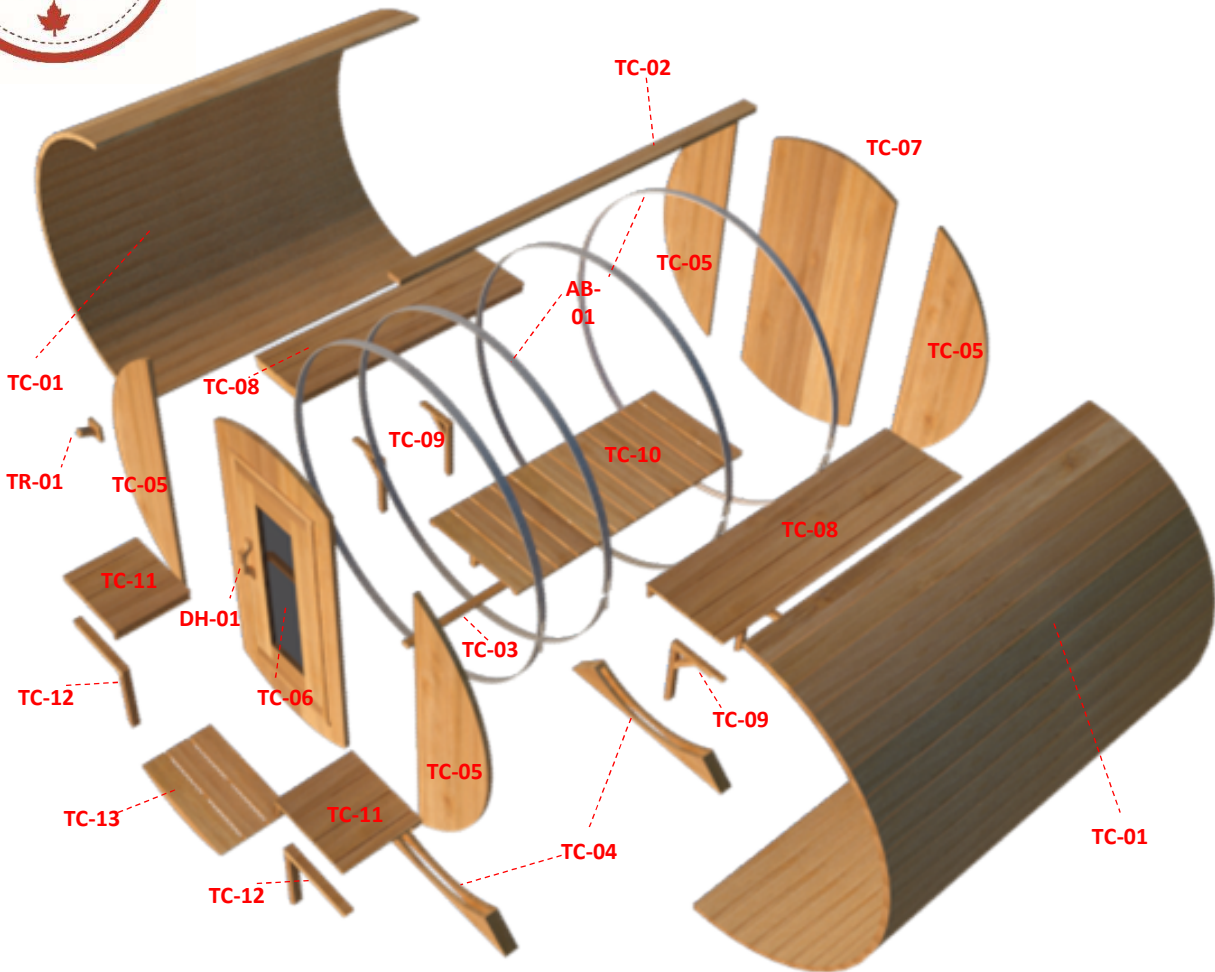

CT Serenity CTC2245W

2m x 2m White Cedar Barrel Sauna with Porch

CT Serenity CTC2245W

2m x 2m White Cedar Barrel Sauna with Porch

CT Serenity CTC2245W 2m x 2m White Cedar Barrel Sauna with 45cm Porch

TC-01	46	240cm Standard Sauna Staves
TC-02	1	240cm Special Top Stave (Concave on both sides)
TC-03	1	240cm Special Bottom Stave (Convex on both sides)
TC-04	3	Barrel Cradles
TC-05	4	Half Moon Wall Sections with Bench Mount Brackets.
TC-06	1	Front Middle Wall Section + Pre-Hung Door
TC-07	1	Back Wall Section
TC-08	2	Pre Assembled Bench 180cm
TC-09	4	Bench Support Brackets
TC-10	1	Flat Floor (75cm x 180cm)
AB-01	4	Aluminum Sauna Bands
TR-01	1	Single Hook Towel Rack
DH-01	1	Outer Door Handle
DH-02	1	Inner Door Handle
TC-11	2	Pre Assembled Porch Bench 44cm
TC-12	2	Porch Bench Support Brackets
TC-13	1	Porch Flat Floor (75cm x 44cm)

Crate Size: 251cmx114cmx86cm
99"x45"x34"