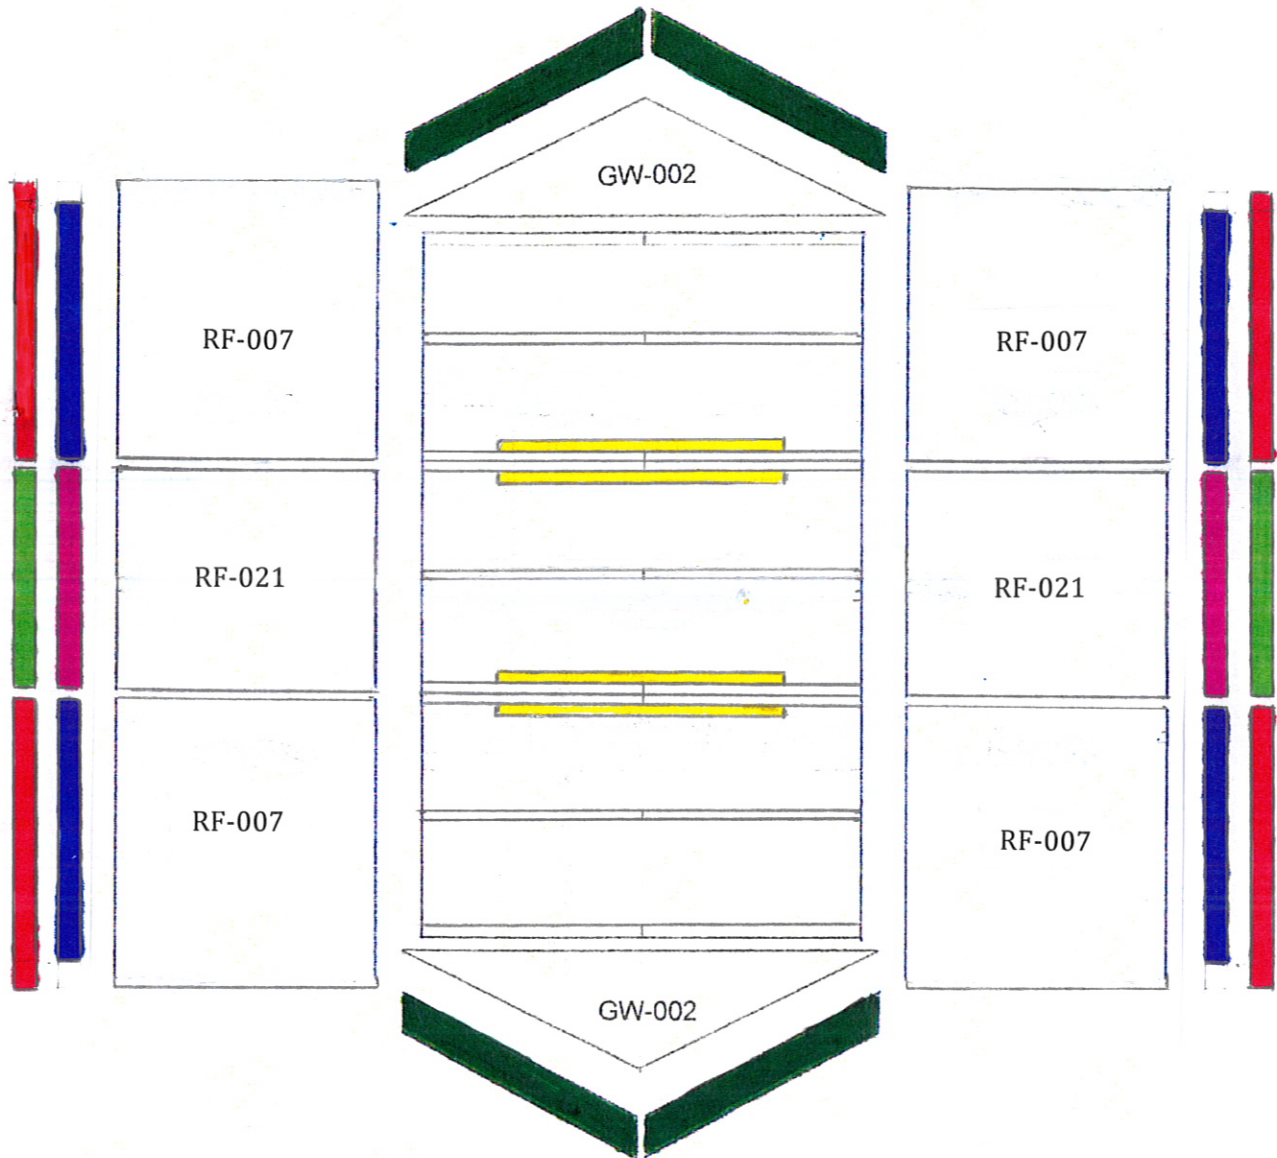

Instruction manual, questionnaire and driver bit

	PART #	DESCRIPTION	DIMENSIONS (where app.)	# OF PCS
<b>WALL PARTS</b>				
	C-BW-002	wall panel	blank wall 34 1/2 wide	7
	C-DF-001	door frame	door frame	1
	C-WW-005	window wall	window wall	2
	P-2334G	Header	2 x 3 x 34 1/2	7
<b>headers should be attached to panels in an earlier step.</b>				

PART #	DESCRIPTION	DIMENSIONS (where app.)	# OF PCS	CODE
<b>TOP PLATES</b>				
P-2354C	top plate	2 x 3 x 54 1/4	4	
P-2364	top plate	2 x 3 x 64	2	

Gusset Details

PART #	DESCRIPTION	DIMENSIONS (where app.)	# OF PCS	CODE
P-2342Yb	gusset	2 x 3 x 42	4	
P-RF-007	wood roof panel	42 x 42 3/4	4	RF-007
P-RF-021	wood roof panel	42 x 34 1/2	2	RF-021
C-GW-002	gable wall	gable walls	2	GW-002
P-B-G437	soffit	1/2 x 4 x 37	4	
P-B-G434G	soffit	1/2 x 4 x 34 1/2	2	
P-1434G	fascia	1 x 4 x 34 1/2	2	
P-1442	fascia	1 x 4 x 42	4	
P-1446Ya	gable fascia	1 x 4 x 46	4	
P-H-RFLT12	roofing felt	1 ft x 5 ft	5 sq ft	not shown
P-H-MFLASS	roof flashing	3" x 12"	16	not shown
P-H-RCAP24	ridge caps	24"	16	not shown

9 x 6 BeachHouse

9 x 6 Cabana

PART #	DESCRIPTION	DIMENSIONS (where app.)	# OF PCS	CODE
<b>TRIM PARTS</b>				
P-1279C	trim	1 x 2 x 79 1/4	2	
P-13C79C	trim	1 x 3 1/4 x 79 1/4	4	
P-1280G	trim	1 x 2 x 80 1/2	6	
P-B-G433	skirting	1/2 x 4 x 33	5	
P-B-G633	skirting	1/2 x 6 x 33	13	
P-14B36	door skirting	1 x 4 1/8 x 36	1	
P-11K36	top door trim (nar)	1 x 1 3/4 x 36	1	