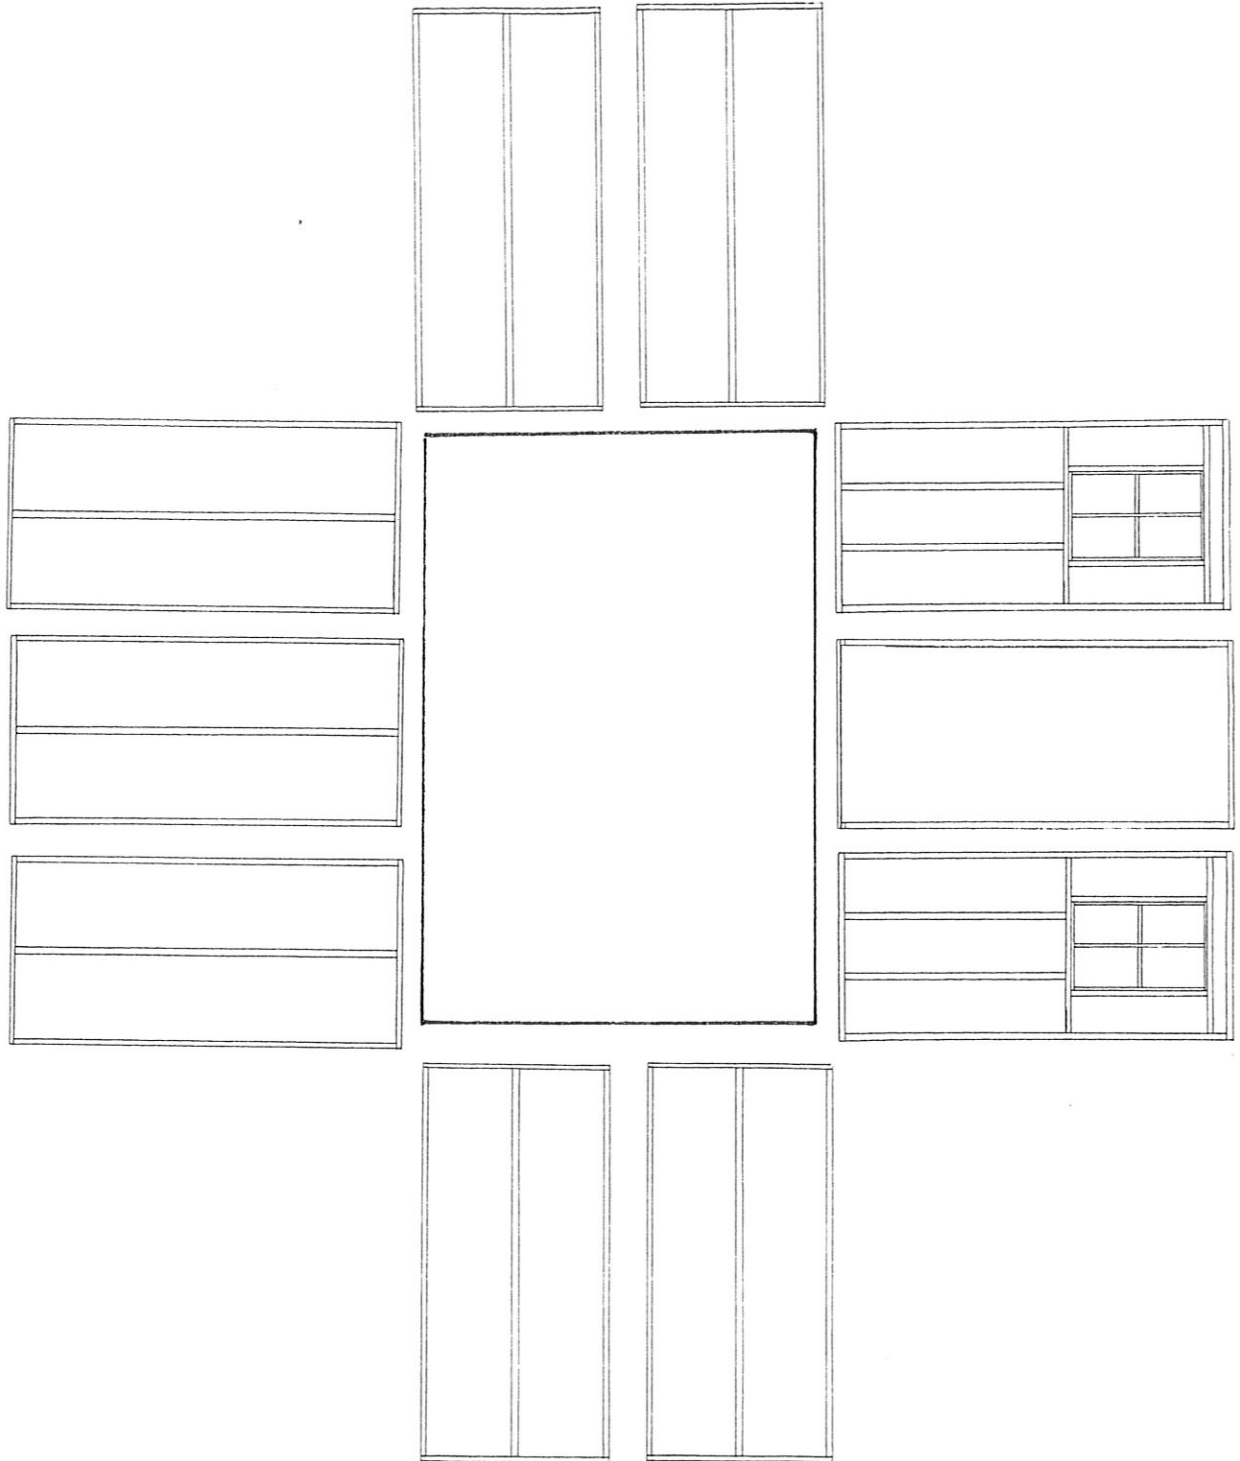

CABANA  
9 FT X 6 FT  
MODEL CB96

## Fasteners

Barrel bolt

1 1/8" nails

1 3/4" nails

2" nails

2" screws

3" screws

PART #	DESCRIPTION	DIMENSIONS (where app.)	# OF PCS
<b>ACCESSORIES</b>			
P-H-PLAQSL	Square CS plaque	square plaque	1
P-H-PLAQNL	Peak Plaque	Peak Plaque	2
P-FW-001	window box	window box	2
P-SH-001	shutters	shutters	4
<b>FASTENERS</b>			
P-H-NL1.125	1 1/8" nails	1 1/8" nails	25
P-H-NL1.75	1 3/4" nails	1 3/4" nails	250
P-H-NL2	2" nails	2" nails	50
P-H-SC2	2" screws	2" screw	75
P-H-SC3	3" screws	3" screw	300
<b>DOOR PARTS AND HARDWARE</b>			
C-DR-006	door	dutch door	1
P-H-THING6	T-Hinges	6 " T-hinges	4
P-H-BBLT4	barrel bolt	4 " barrel bolt	1
P-H-DHAND	door handle	door handle	1
P-H-HASP	hasp	hasp	1

Instruction manual, questionnaire and driver bit

	PART #	DESCRIPTION	DIMENSIONS (where app.)	# OF PCS
<b>WALL PARTS</b>				
	C-BW-002	wall panel	blank wall 34 1/2 wide	7
	C-DF-001	door frame	door frame	1
	C-WW-005	window wall	window wall	2
	P-2334G	Header	2 x 3 x 34 1/2	7
<b>headers should be attached to panels in an earlier step.</b>				