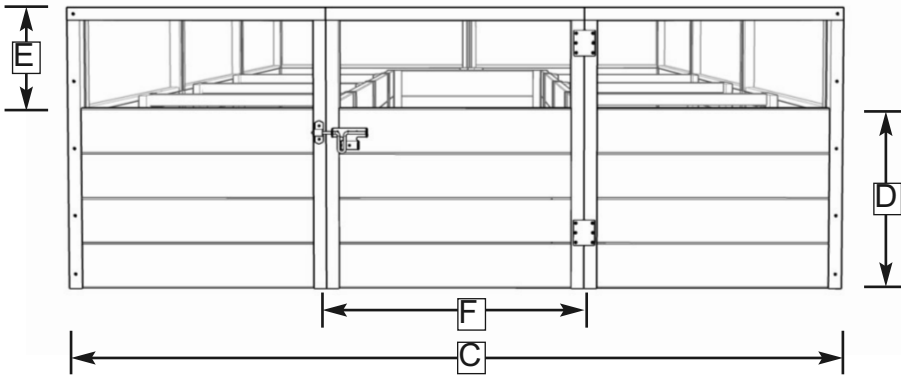

# 8'x12' Raised Cedar Garden Bed

## Item#RB812

**Revised:**  
**March 10, 2021**

Escape to the tranquility of your very own garden getaway.

Front View

Side View

Top View

**Product Specifications:**

- A:** Height = 33 1/2"
- B:** Length = 141"
- C:** Width = 92"
- D:** Bottom to Screen = 21"
- E:** Screen Frame Height = 13 1/2"
- F:** Door Width = 30 5/8"
- G:** Rear Bed Depth = 30 5/8"
- H:** length of Inner Panels = 107"
- I:** Depth of Side Bed = 28"

**Shipping Specifications:**

4 UPS Boxes  
7"H x 34"W x 47"L

- Box 1 Weight = 80 lbs
- Box 2 Weight = 80 lbs
- Box 3 Weight = 90 lbs
- Box 4 Weight = 80 lbs