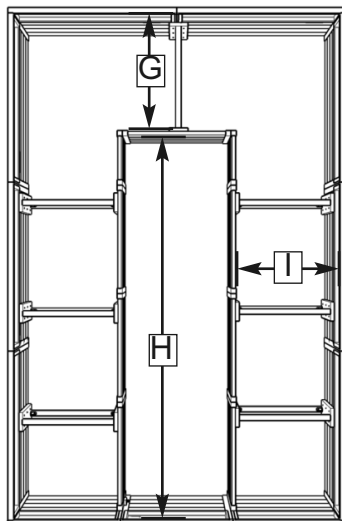

## Item#RB812

**Revised:**  
**March 10, 2021**

Escape to the tranquility of your very own garden getaway.

Front View

Side View

Top View

**Product Specifications:**

- A:** Height = 33 1/2"
- B:** Length = 141"
- C:** Width = 92"
- D:** Bottom to Screen = 21"
- E:** Screen Frame Height = 13 1/2"
- F:** Door Width = 30 5/8"
- G:** Rear Bed Depth = 30 5/8"
- H:** length of Inner Panels = 107"
- I:** Depth of Side Bed = 28"

**Shipping Specifications:**

4 UPS Boxes  
7"H x 34"W x 47"L

- Box 1 Weight = 80 lbs
- Box 2 Weight = 80 lbs
- Box 3 Weight = 90 lbs
- Box 4 Weight = 80 lbs