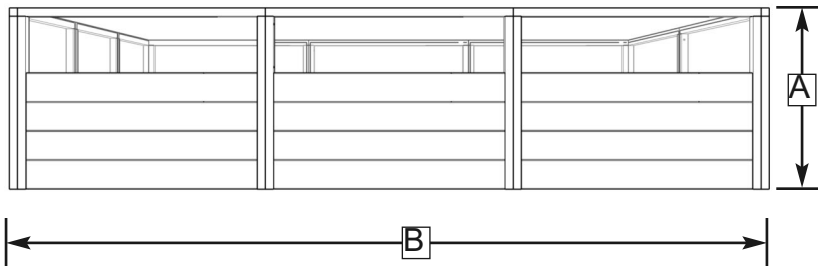

## Item#RB812

**Revised:**  
**March 10, 2021**

Escape to the tranquility of your very own garden getaway.

Front View

Side View

Top View

**Product Specifications:**

- A:** Height = 33 1/2"
- B:** Length = 141"
- C:** Width = 92"
- D:** Bottom to Screen = 21"
- E:** Screen Frame Height = 13 1/2"
- F:** Door Width = 30 5/8"
- G:** Rear Bed Depth = 30 5/8"
- H:** length of Inner Panels = 107"
- I:** Depth of Side Bed = 28"

**Shipping Specifications:**

4 UPS Boxes  
7"H x 34"W x 47"L

- Box 1 Weight = 80 lbs
- Box 2 Weight = 80 lbs
- Box 3 Weight = 90 lbs
- Box 4 Weight = 80 lbs